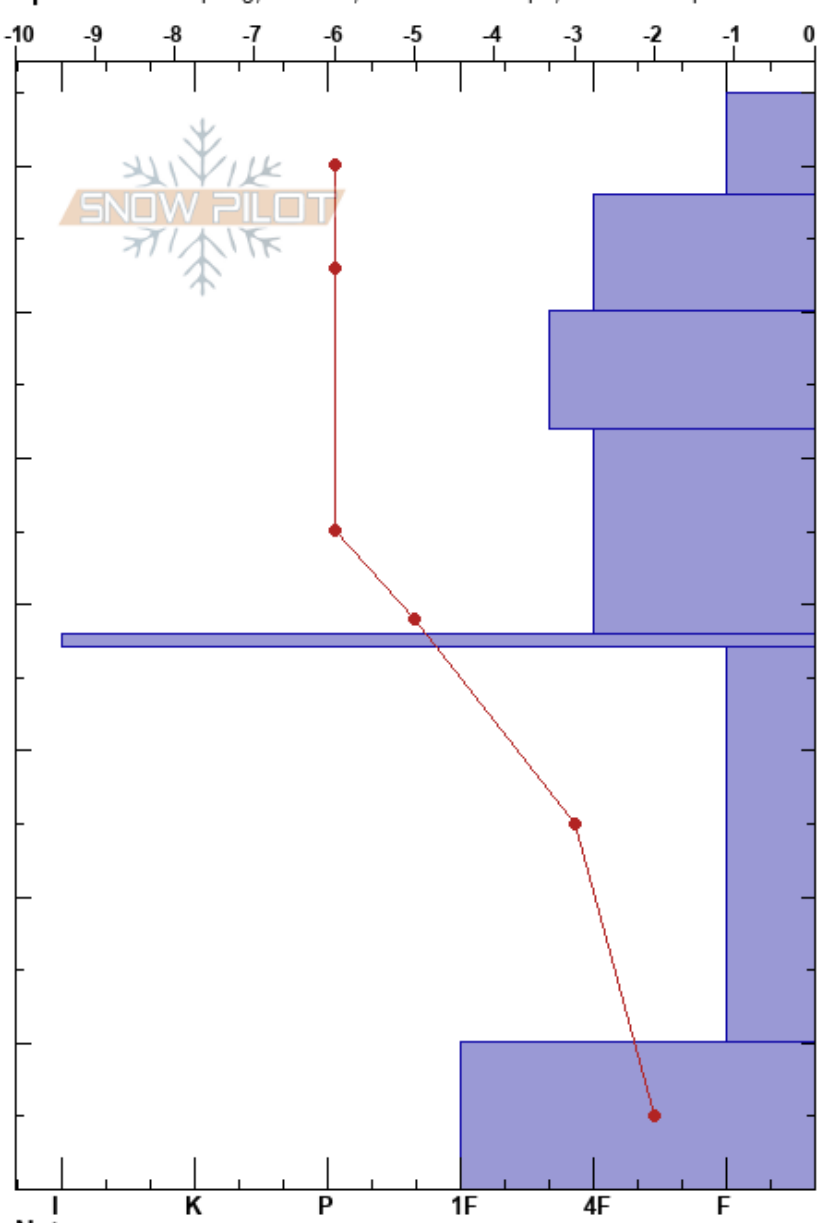

Beehive West Ridge
 Gallatin Range-N
 MT
 Elevation: 9050 ft
 Aspect: 60°
 Specifics: Collapsing, localized; Ski tracks on slope; We skied slope

Cole Oshiro-Leavitt
 11/03/2019 - 9:55am
 Co-ord: 45.33678N, -111.39688W
 Slope Angle: 20°
 Wind Loading: previous

Stability: Good
 Air Temperature: -2°C
 Sky Cover: BKN
 Precipitation: NO
 Wind: N Light Breeze

HS:75
 PF:20
 37-10cm: Problematic layer

Elevation (m)	Crystal		Moisture	ρ kg/m³	Stability tests & Layer comments
	Form	Size			
75					
70					
60					
50					
40					
30					
20					
10					
0					

Notes: Significant wind scouring just south of pit location.