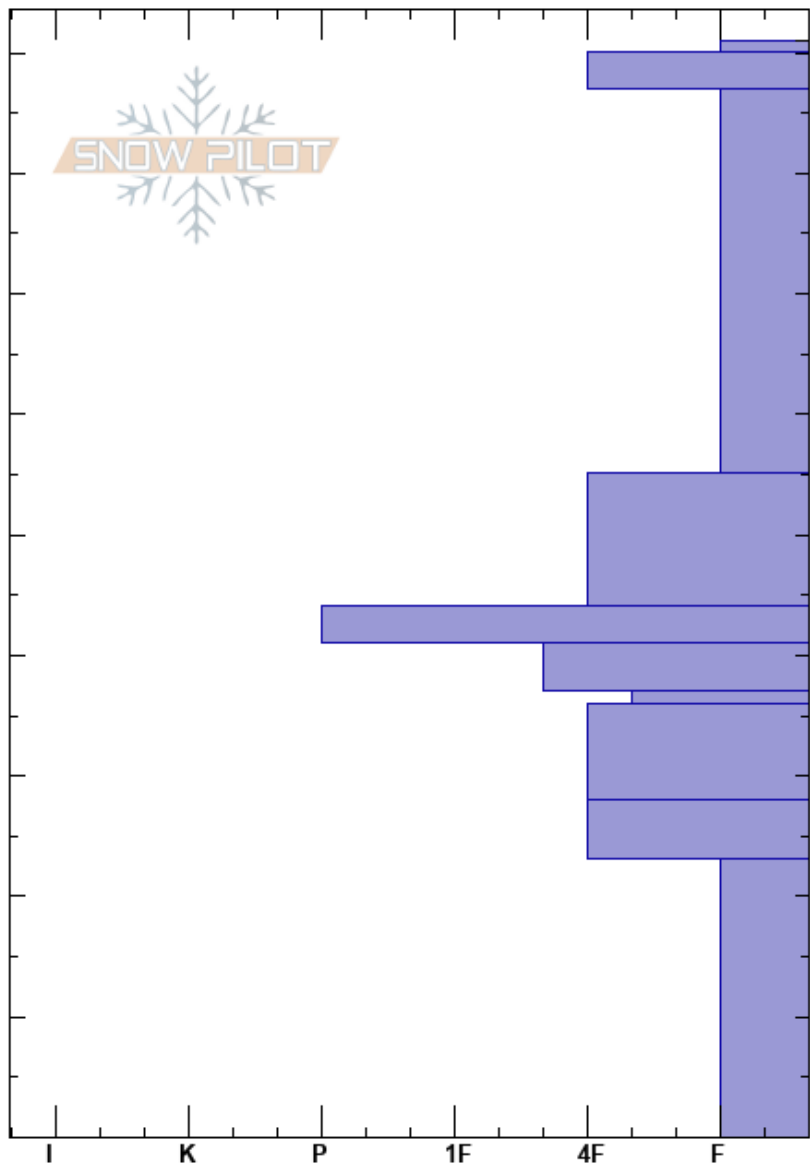

Wolverine  
 Gallatin Range-N  
 MT  
 Elevation: 7732 ft  
 Aspect: 110°  
 Specifics:

Gabrielle Antonioli  
 11/05/2019 - 1:00pm  
 Co-ord: 45.83728N, -110.93625W  
 Slope Angle: 28°  
 Wind Loading:

Stability: Good HS:91 Layer Notes:  
 Air Temperature: 0°C  
 Sky Cover: FEW  
 Precipitation: NO  
 Wind: Calm

Height (cm)	Crystal		Moisture	$\rho$ kg/m <sup>3</sup>	Stability tests & Layer comments
	Form	Size			
91	△				← ECTN3 @89cm
80	/				← ECTN7 @81cm
70	/ ( / )				← ECTN26 @65cm
55	/				
44	■ (□)				← PST65/100 (End) @44cm
40	■				
30	■				
10	□				