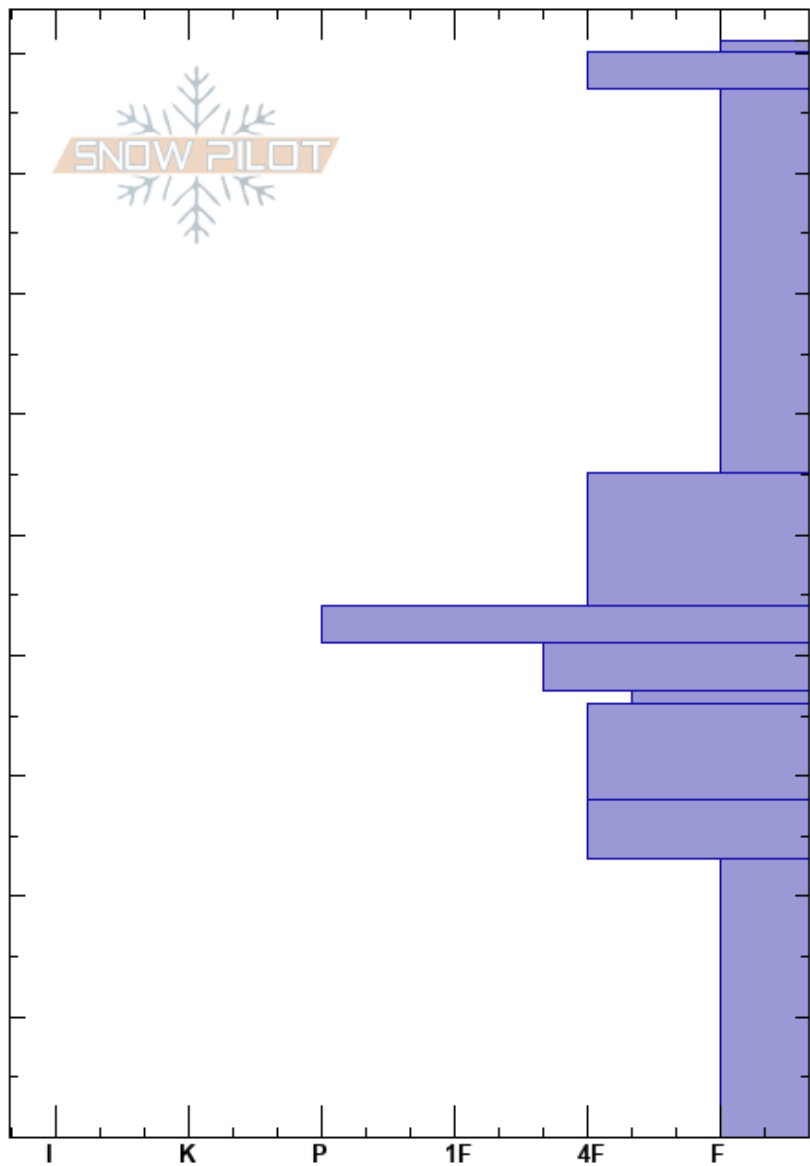

Wolverine
 Gallatin Range-N
 MT
 Elevation: 7732 ft
 Aspect: 110°
 Specifics:

Gabrielle Antonioli
 11/05/2019 - 1:00pm
 Co-ord: 45.83728N, -110.93625W
 Slope Angle: 28°
 Wind Loading:

Stability: Good HS:91
 Air Temperature: 0°C
 Sky Cover: FEW
 Precipitation: NO
 Wind: Calm

Layer Notes:

Height (cm)	Crystal		Moisture	ρ kg/m ³	Stability tests & Layer comments
	Form	Size			
91					
89	△				← ECTN3 @89cm
81	/				← ECTN7 @81cm
70	/ (/)				
65					← ECTN26 @65cm
55	/				
44	■ (□)				← PST65/100 (End) @44cm
40	■				
30	■				
20					
10	□				
0					