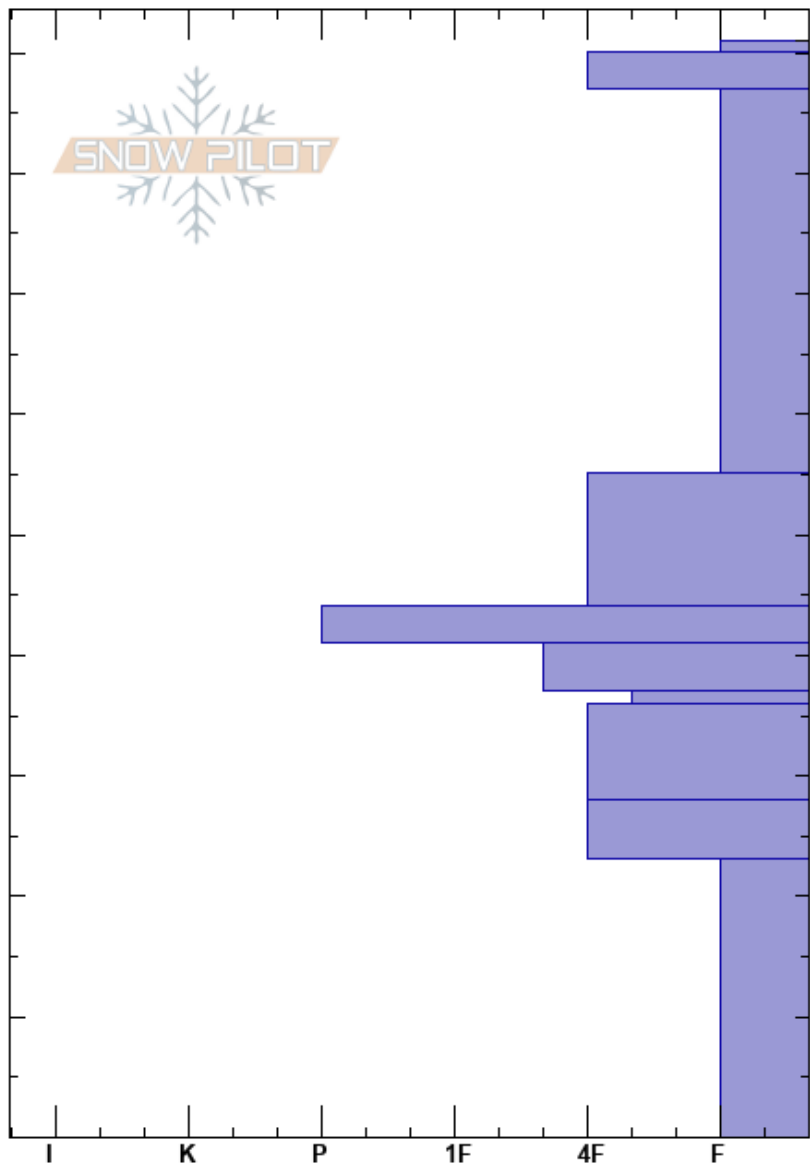

Wolverine
 Gallatin Range-N
 MT
 Elevation: 7732 ft
 Aspect: 110°
 Specifics:

Gabrielle Antonioli
 11/05/2019 - 1:00pm
 Co-ord: 45.83728N, -110.93625W
 Slope Angle: 28°
 Wind Loading:

Stability: Good HS:91 Layer Notes:
 Air Temperature: 0°C
 Sky Cover: FEW
 Precipitation: NO
 Wind: Calm

Height (cm)	Crystal		Moisture	ρ kg/m ³	Stability tests & Layer comments
	Form	Size			
91	∆				←ECTN3 @89cm
80	/				←ECTN7 @81cm
70	/ (/)				←ECTN26 @65cm
50	/				
44	■ (□)				←PST65/100 (End) @44cm
40	■				
30	■				
10	□				