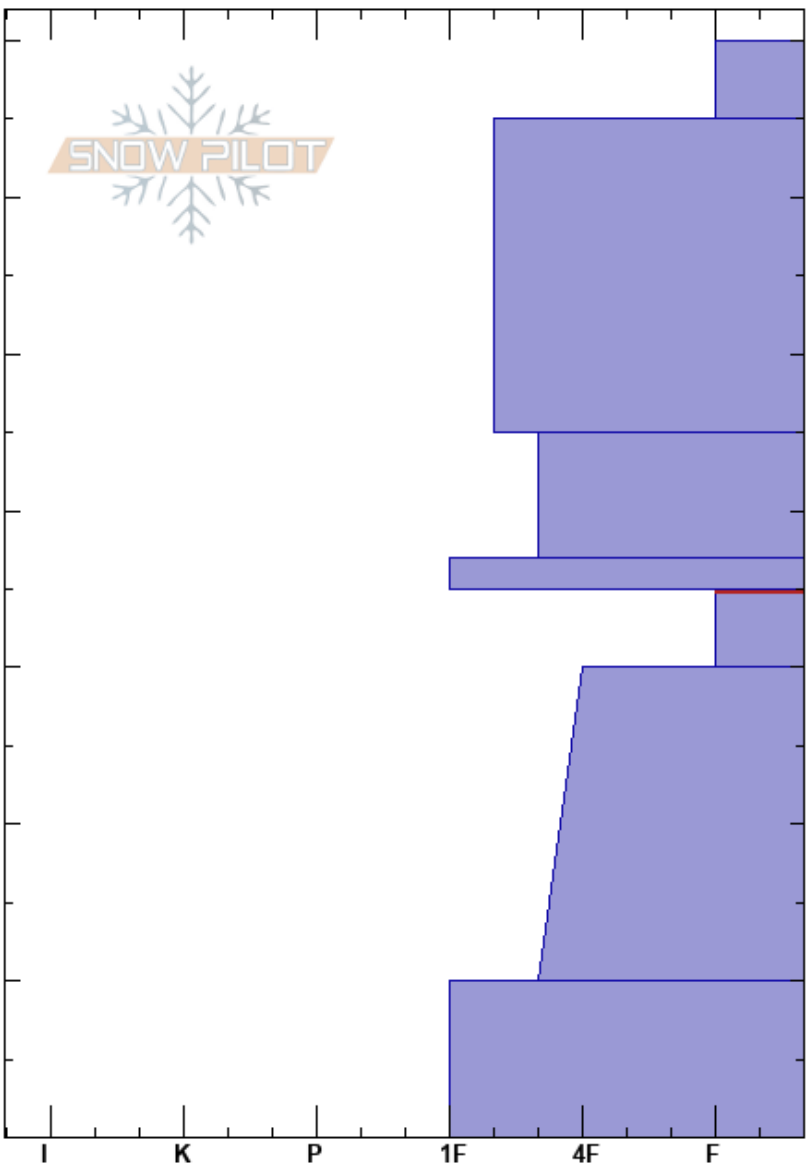

Beehive top Tyler's
 Madison Range-N
 MT
 Elevation: 9203 ft
 Aspect: 290°
 Specifics:

Alex Marienthal
 11/03/2019 - 10:50am
 Co-ord: 45.32408N, -111.38112W
 Slope Angle: 33°
 Wind Loading: previous

Stability: Good
 Air Temperature:
 Sky Cover: BKN
 Precipitation: NO
 Wind: W Moderate

HS:70
 Layer Notes:
 35-30cm: Problematic layer

Height (cm)	Crystal		ρ kg/m ³	Stability tests & Layer comments
	Form	Size		
70	/			
60				
50				
40	/			
35	⊙ ⊙			← ECTN12 @35cm ← ECTN11 @35cm ← PST35/100 (End) @35cm
30	□ (B)			
20	a			
10	⊙ ⊙			
0				