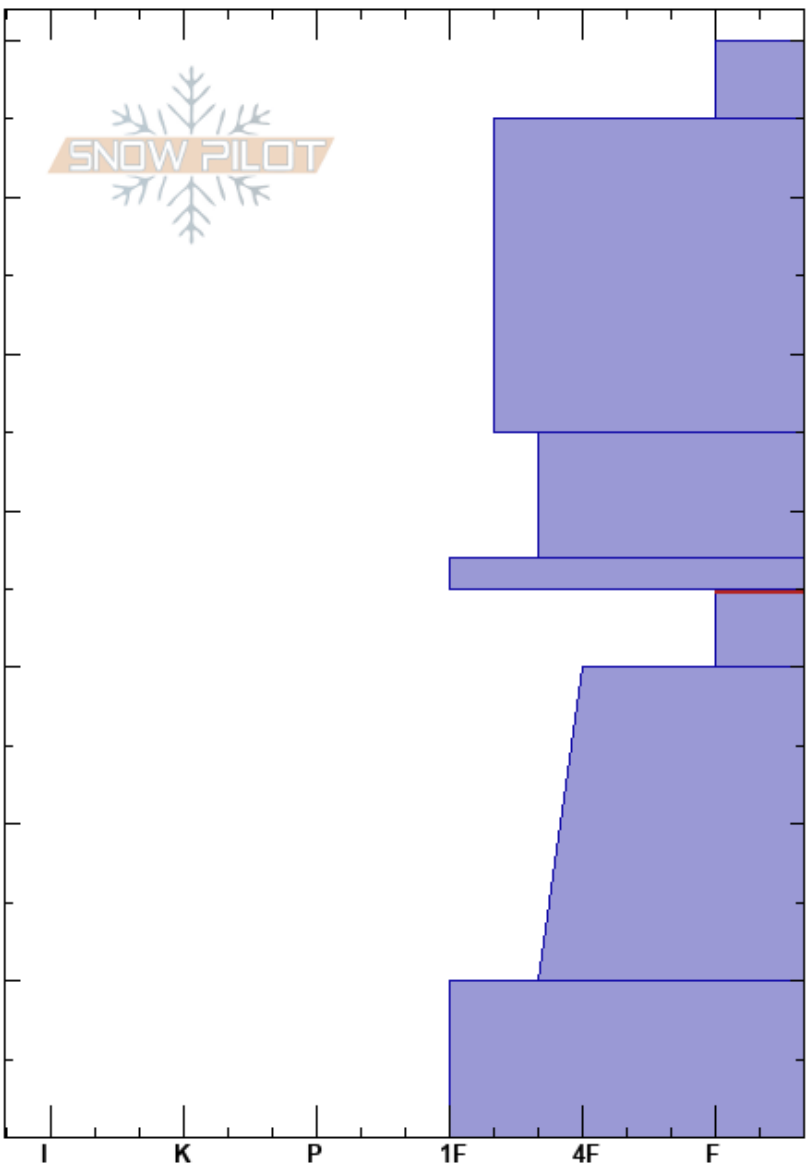

Beehive top Tyler's
 Madison Range-N
 MT
 Elevation: 9203 ft
 Aspect: 290°
 Specifics:

Alex Marienthal
 11/03/2019 - 10:50am
 Co-ord: 45.32408N, -111.38112W
 Slope Angle: 33°
 Wind Loading: previous

Stability: Good
 Air Temperature:
 Sky Cover: BKN
 Precipitation: NO
 Wind: W Moderate

HS:70
 Layer Notes:
 35-30cm: Problematic layer

Height (ft)	Crystal		ρ kg/m ³	Stability tests & Layer comments
	Form	Size		
70	/			
60	•			
45	/			
38	⊙ ⊙			
35	□ (B)			← ECTN12 @35cm ← ECTN11 @35cm ← PST35/100 (End) @35cm
20	⊖			
10	⊙ ⊙			
0				