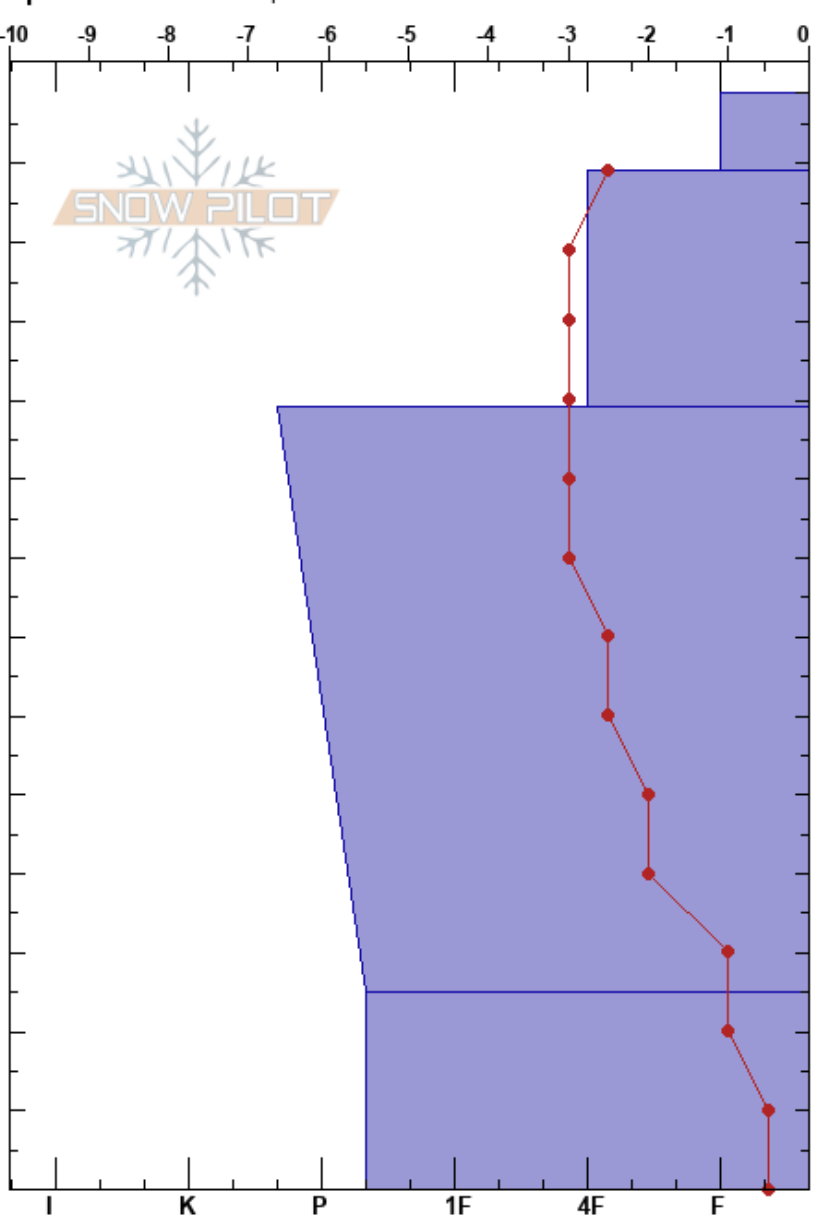

Colt Lower SZ
 Ominecas
 BC
 Elevation: 1810 m
 Aspect: E
 Specifics: We skied slope

Kelly Cytko
 03/11/2019 - 15:15
 Co-ord: 56.56933N, -126.05723W
 Slope Angle: 39°
 Wind Loading: previous

Stability: **Air Temperature: -3°C** **HS:139** **Layer Notes:**
PF:40
Sky Cover: OVC
Precipitation: S-1
Wind: Calm

| Form | Crystal | | Moisture | ρ kg/m ³ | Stability tests & Layer comments |
|------|---------|--|----------|-----------------------------|----------------------------------|
| | Size | | | | |
| + | 1 | | D | | |
| / | 1 | | D | | ← CT24, BRK @109cm |
| • | 1 | | D | | |
| • | 1 | | M | | |

Notes: Wind loaded, lookers left side of start zone.