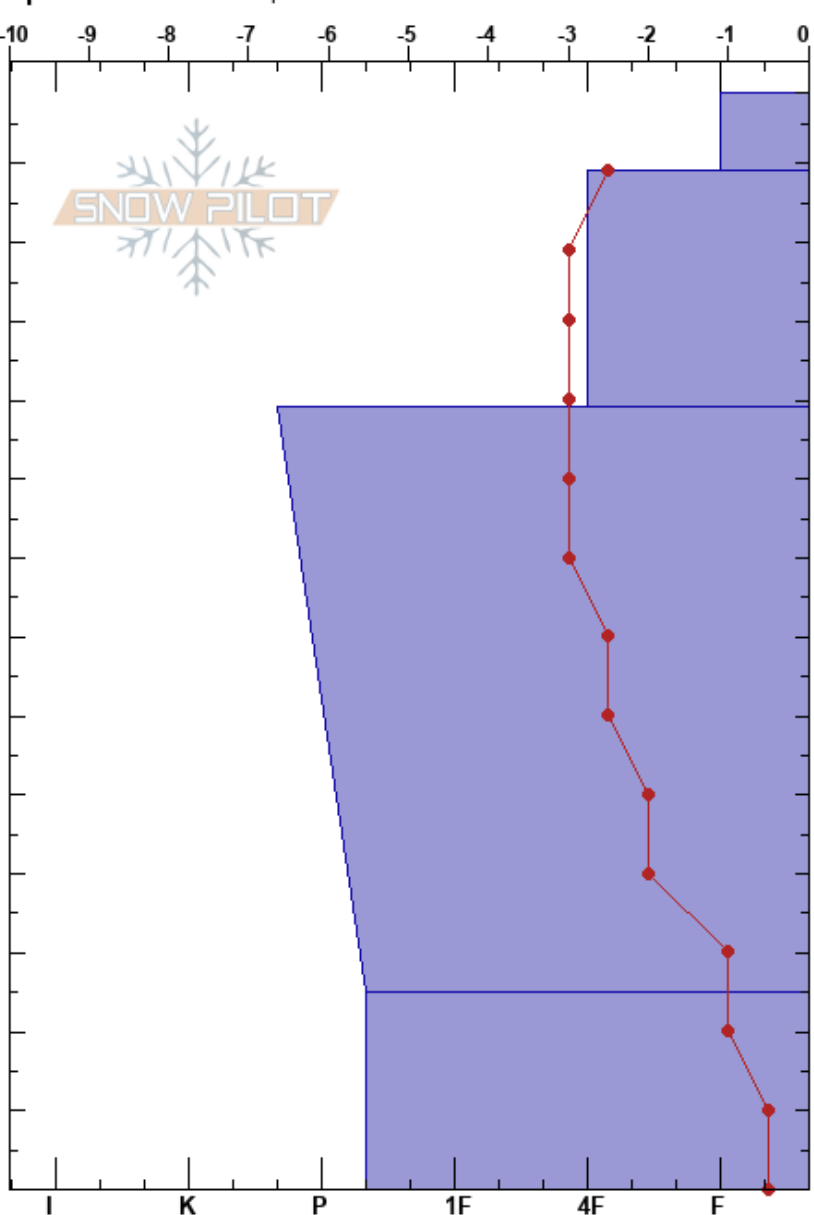

Colt Lower SZ
 Ominecas
 BC
 Elevation: 1810 m
 Aspect: E
 Specifics: We skied slope

Kelly Cytko
 03/11/2019 - 15:15
 Co-ord: 56.56933N, -126.05723W
 Slope Angle: 39°
 Wind Loading: previous

Stability: **Air Temperature:** -3°C **HS:**139 **Layer Notes:**
PF:40
Sky Cover: OVC
Precipitation: S-1
Wind: Calm

Form	Crystal		ρ kg/m ³	Stability tests & Layer comments
	Size	Moisture		
+	1	D		
/	1	D		← CT24, BRK @109cm
•	1	D		
•	1	M		

Notes: Wind loaded, lookers left side of start zone.