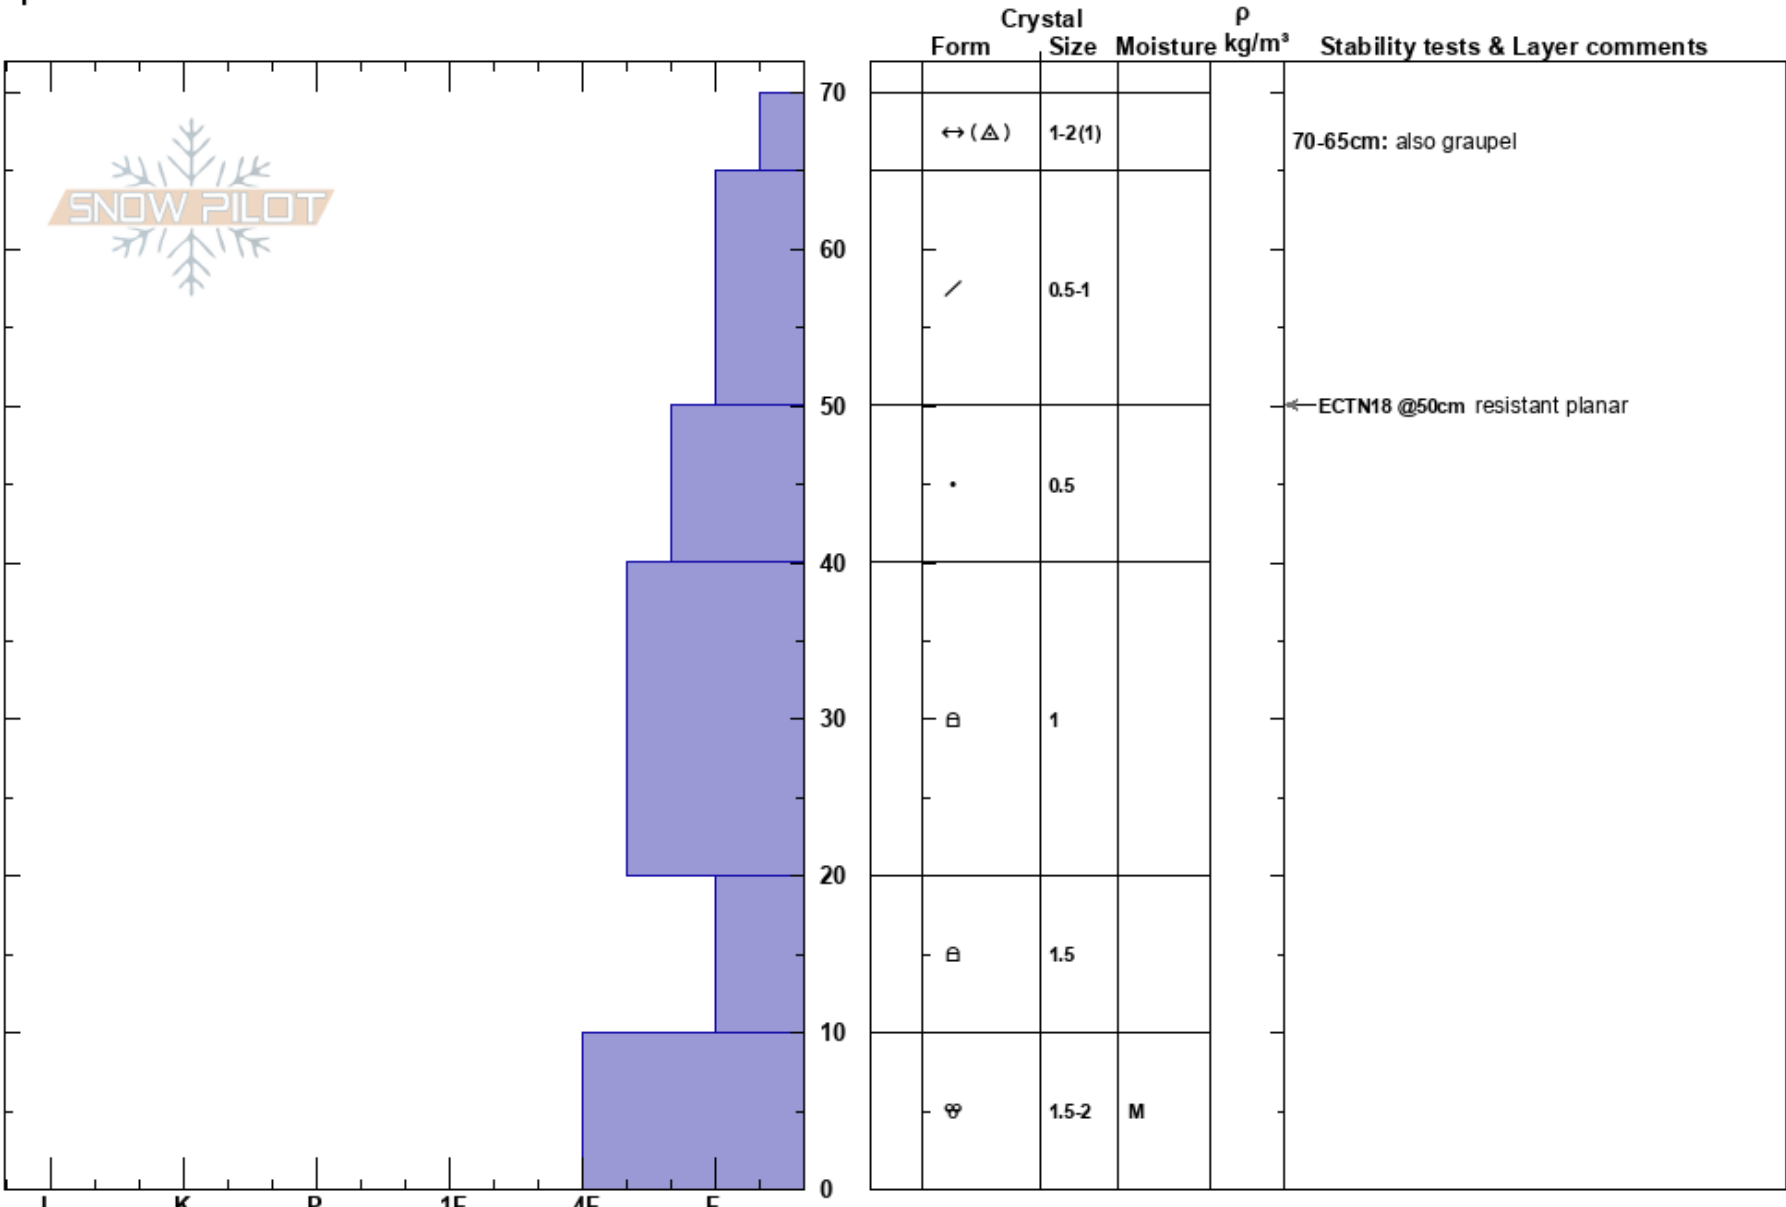

Slushman Ravine
 Bridger Range
 MT
 Elevation: 8565 ft
 Aspect: 40°
 Specifics:

peter carse
 11/04/2019 - 9:00am
 Co-ord: 45.80397N, -110.93262W
 Slope Angle: 40°
 Wind Loading: no

Stability: Good HS:70
 Air Temperature: -5°C PF:60 70-65cm: also graupel
 Sky Cover: OVC
 Precipitation: S-1
 Wind: NW Light Breeze

Notes: No red flags, but overall lacking body on this aspect, opted to ski lower angle E aspect to avoid rocks.