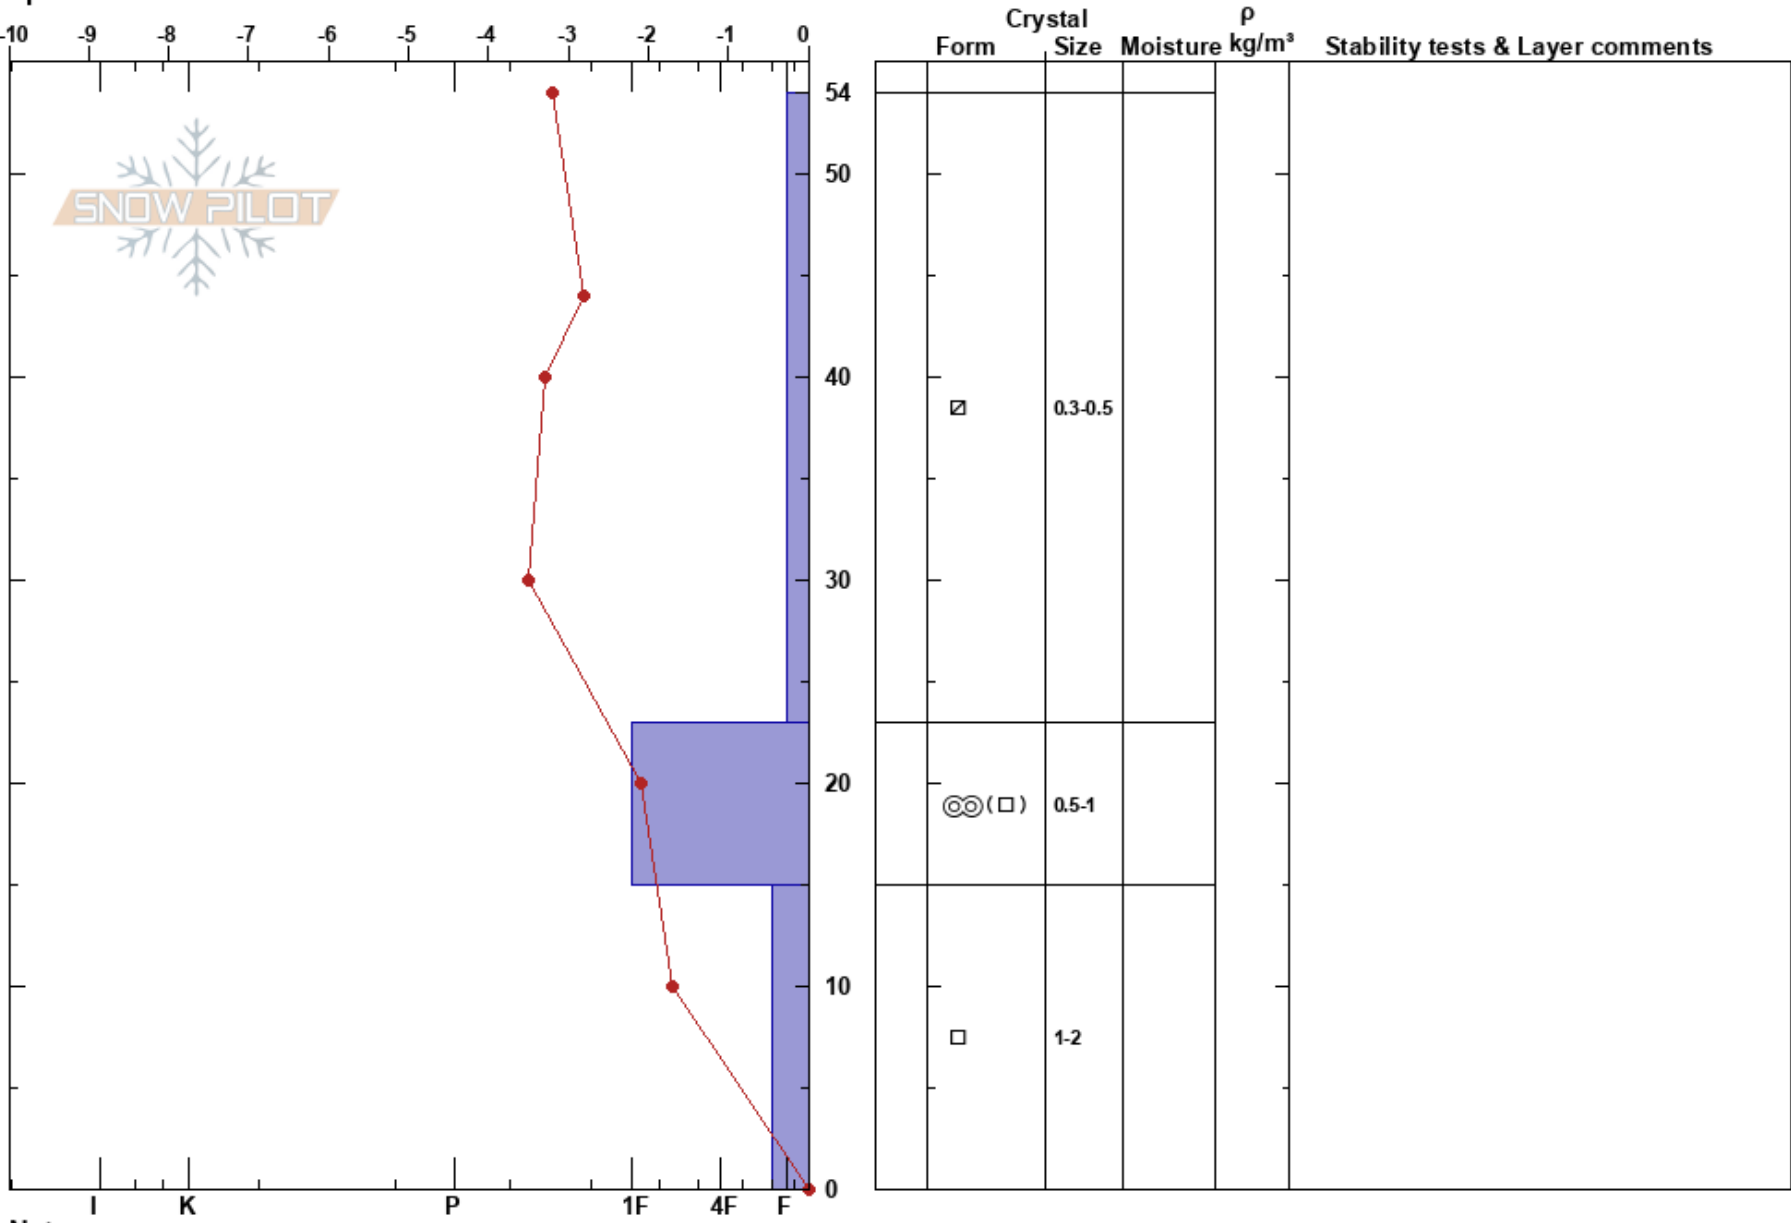

Barbers Point  
 Absaroka  
 WY  
 Elevation: 9455 ft  
 Aspect: 45°  
 Specifics:

Chris McCollister  
 11/03/2019 - 12:30pm  
 Co-ord: 43.73350N, -110.01084W  
 Slope Angle: 25°  
 Wind Loading: yes

Stability:  
 Air Temperature: 3°C  
 Sky Cover: BKN  
 Precipitation: NO  
 Wind: S Light Breeze

HS:54  
 Layer Notes:  
 15-0cm: Problematic layer

Notes: