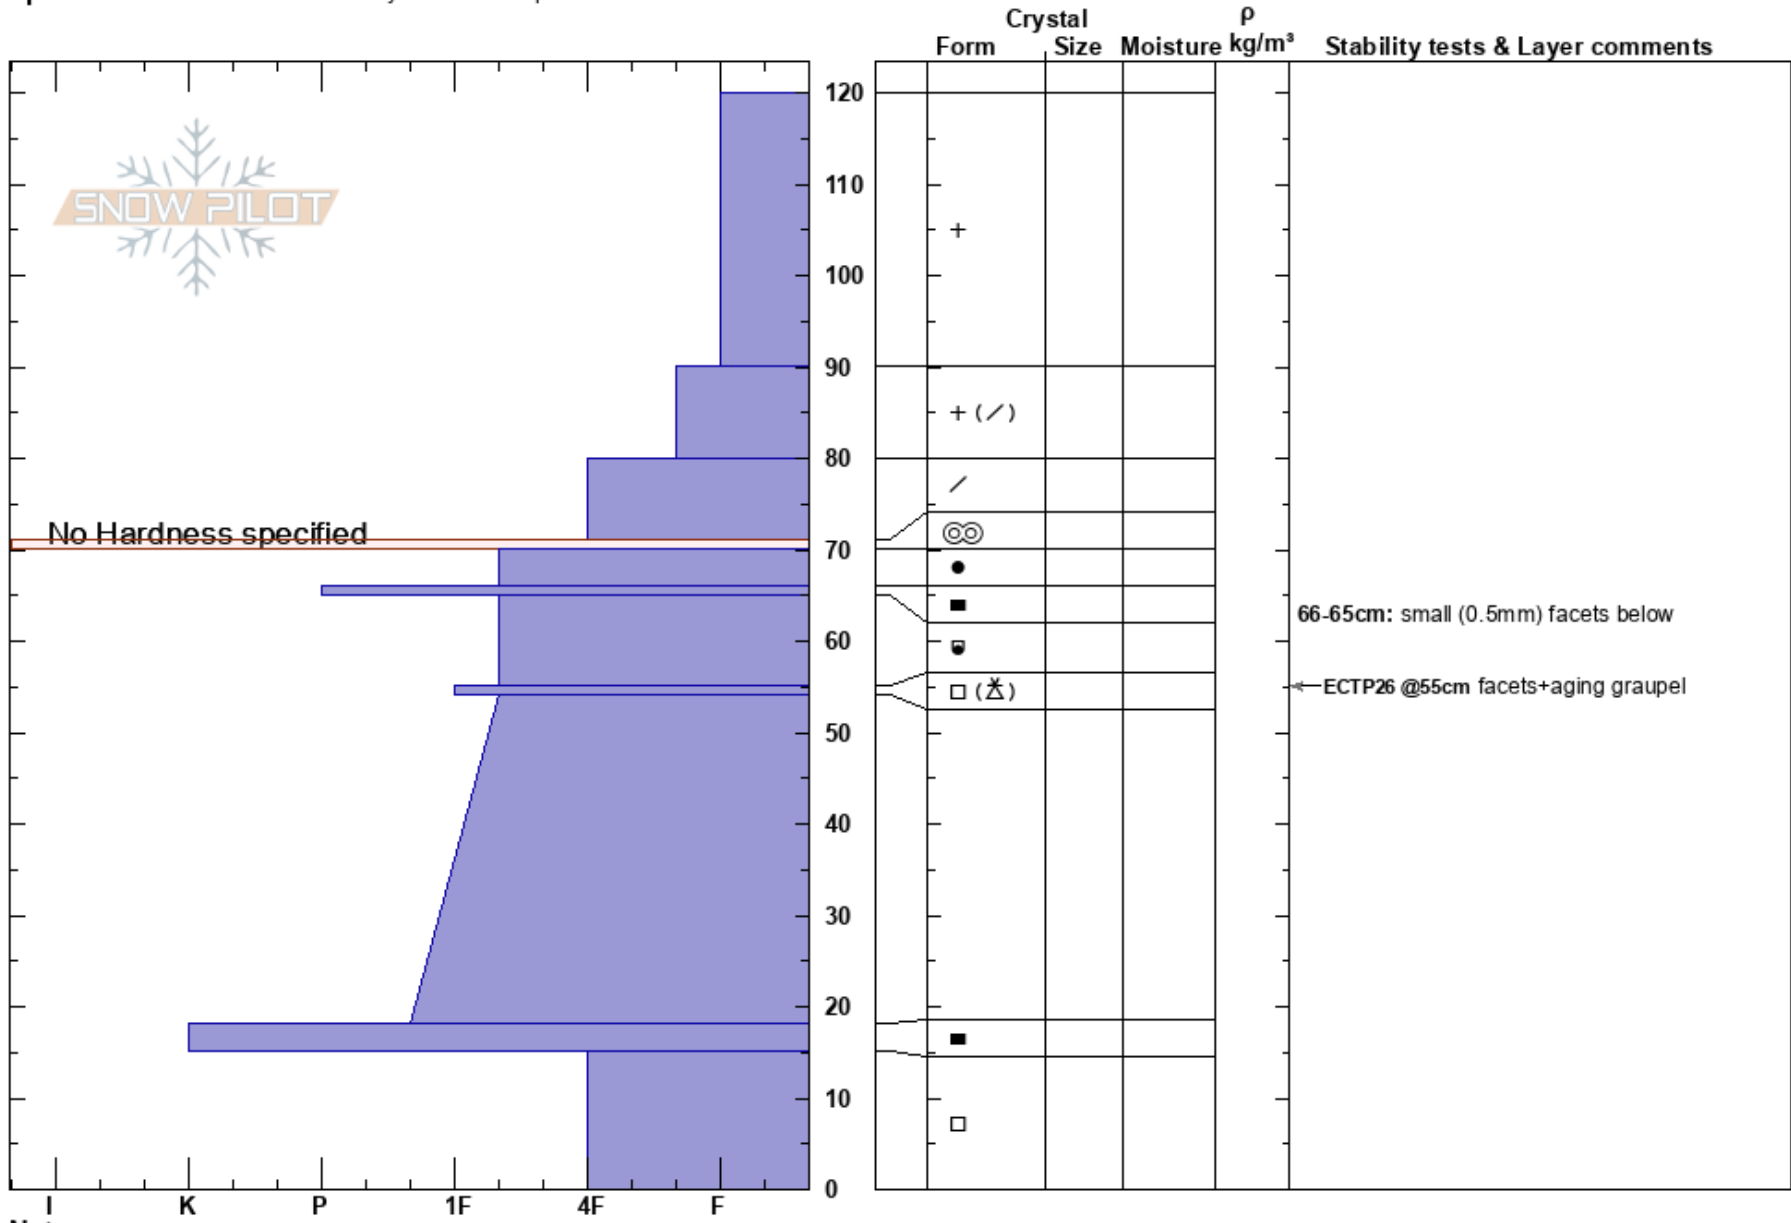

Wolverine
 Bridger Range
 MT
Elevation: 7500 ft
Aspect: 90°
Specifics: Recent avalanche activity on similar slopes

Gabrielle Antonioli
 10/31/2019 - 1:30pm
Co-ord: 45.83550N, -110.93285W
Slope Angle: 28°
Wind Loading: previous

Stability: Fair Stable
Air Temperature: -7°C
Sky Cover: OVC
Precipitation: S2
Wind: S Calm

HS: 120
PS: 30
Layer Notes:
 66-65cm: small (0.5mm) facets below
 55-54cm: Problematic layer

No Hardness specified