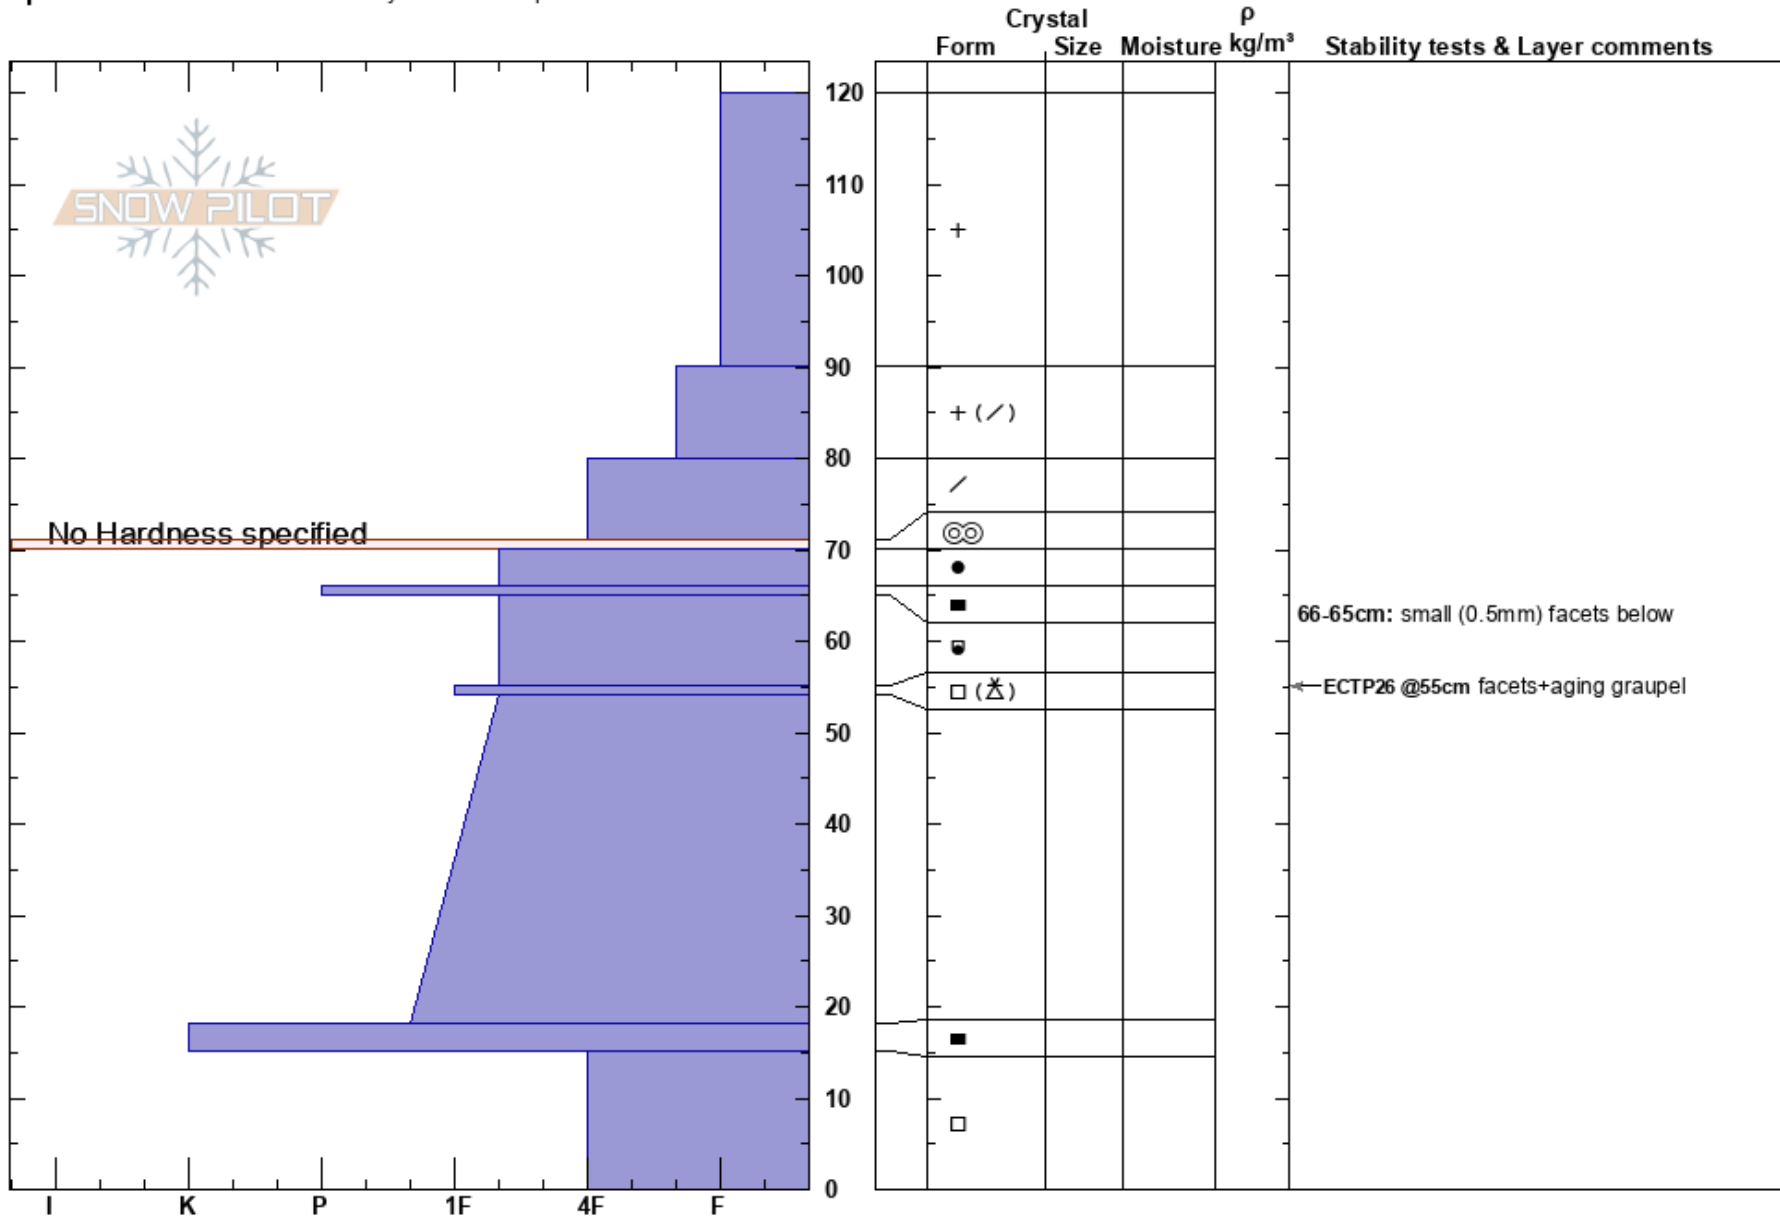

No Hardness specified