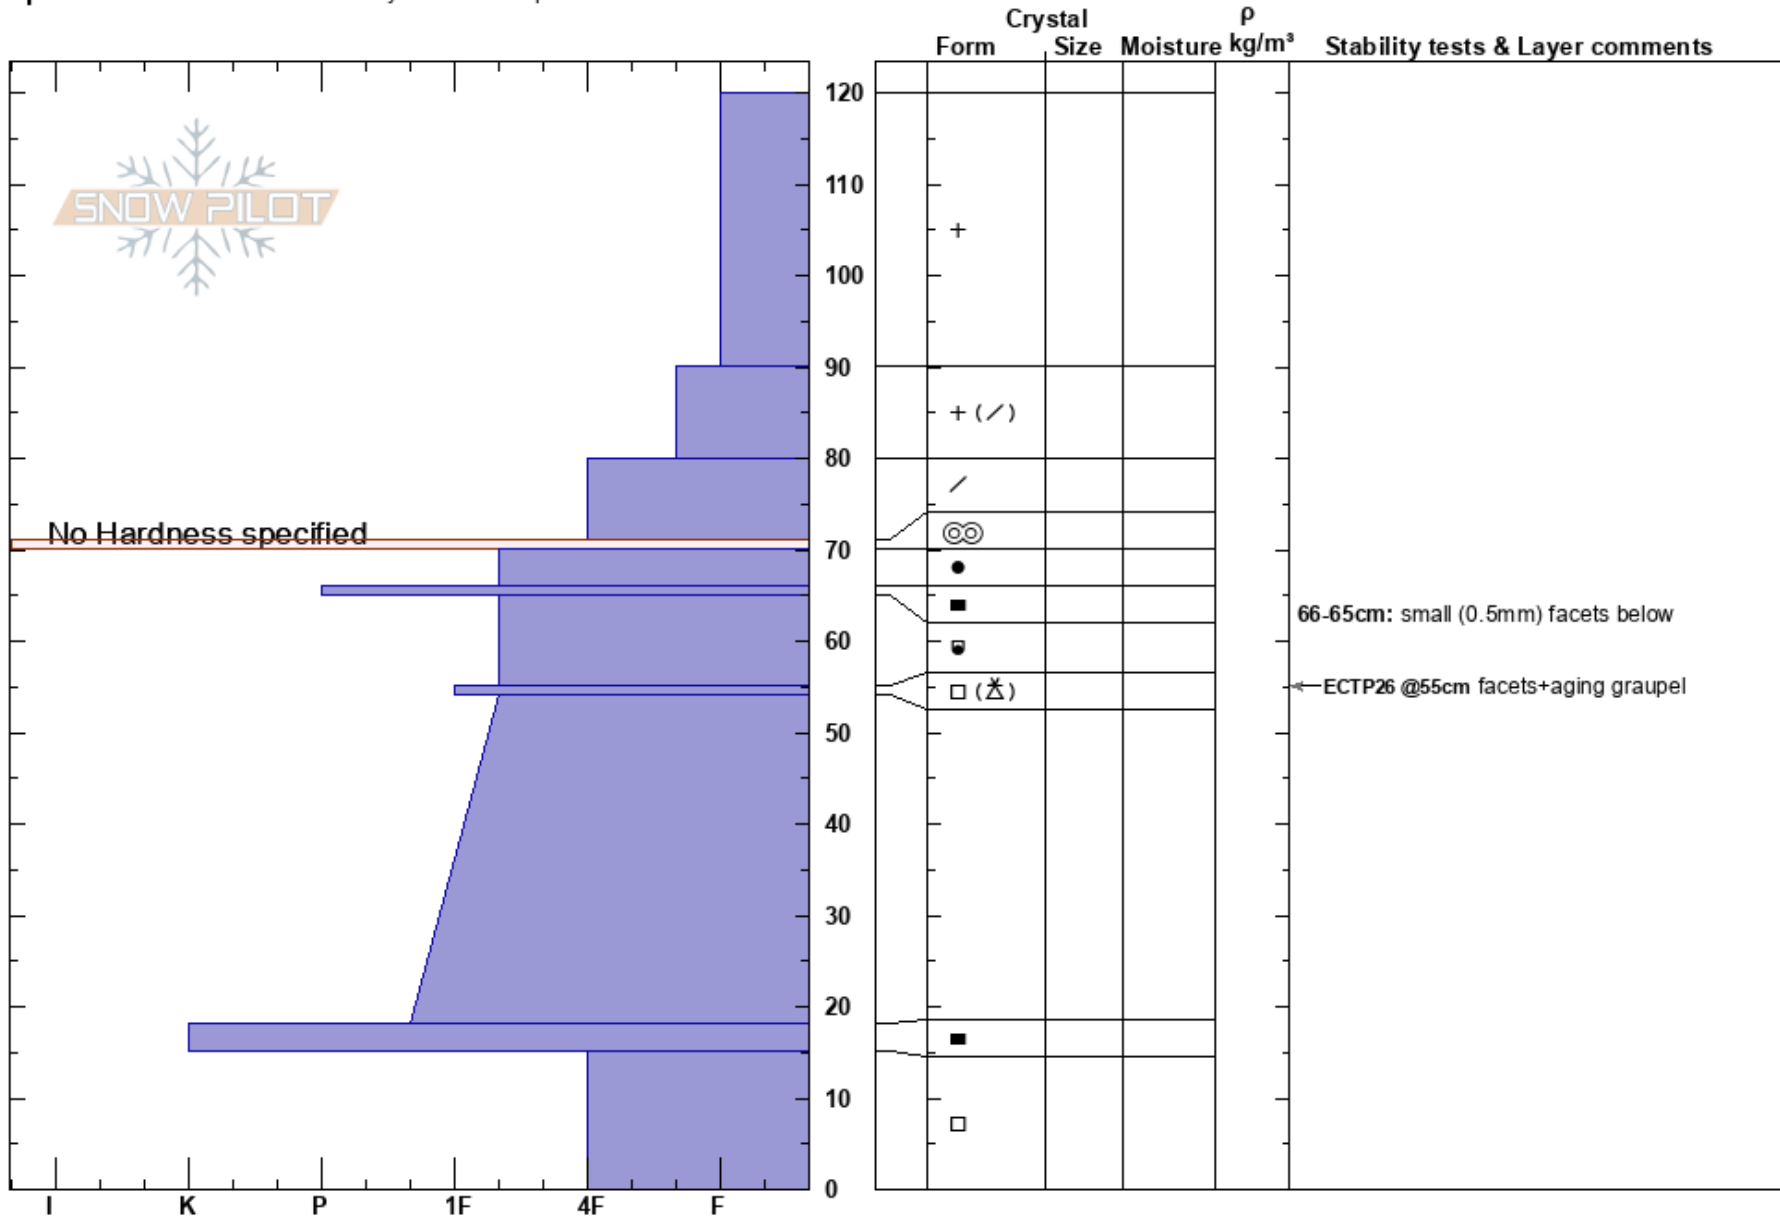

Wolverine
 Bridger Range
 MT
Elevation: 7500 ft
Aspect: 90°
Specifics: Recent avalanche activity on similar slopes

Gabrielle Antonioli
 10/31/2019 - 1:30pm
Co-ord: 45.83550N, -110.93285W
Slope Angle: 28°
Wind Loading: previous

Stability: Fair Stable
Air Temperature: -7°C
Sky Cover: OVC
Precipitation: S2
Wind: S Calm

HS: 120
PS: 30
Layer Notes:
 66-65cm: small (0.5mm) facets below
 55-54cm: Problematic layer

No Hardness specified