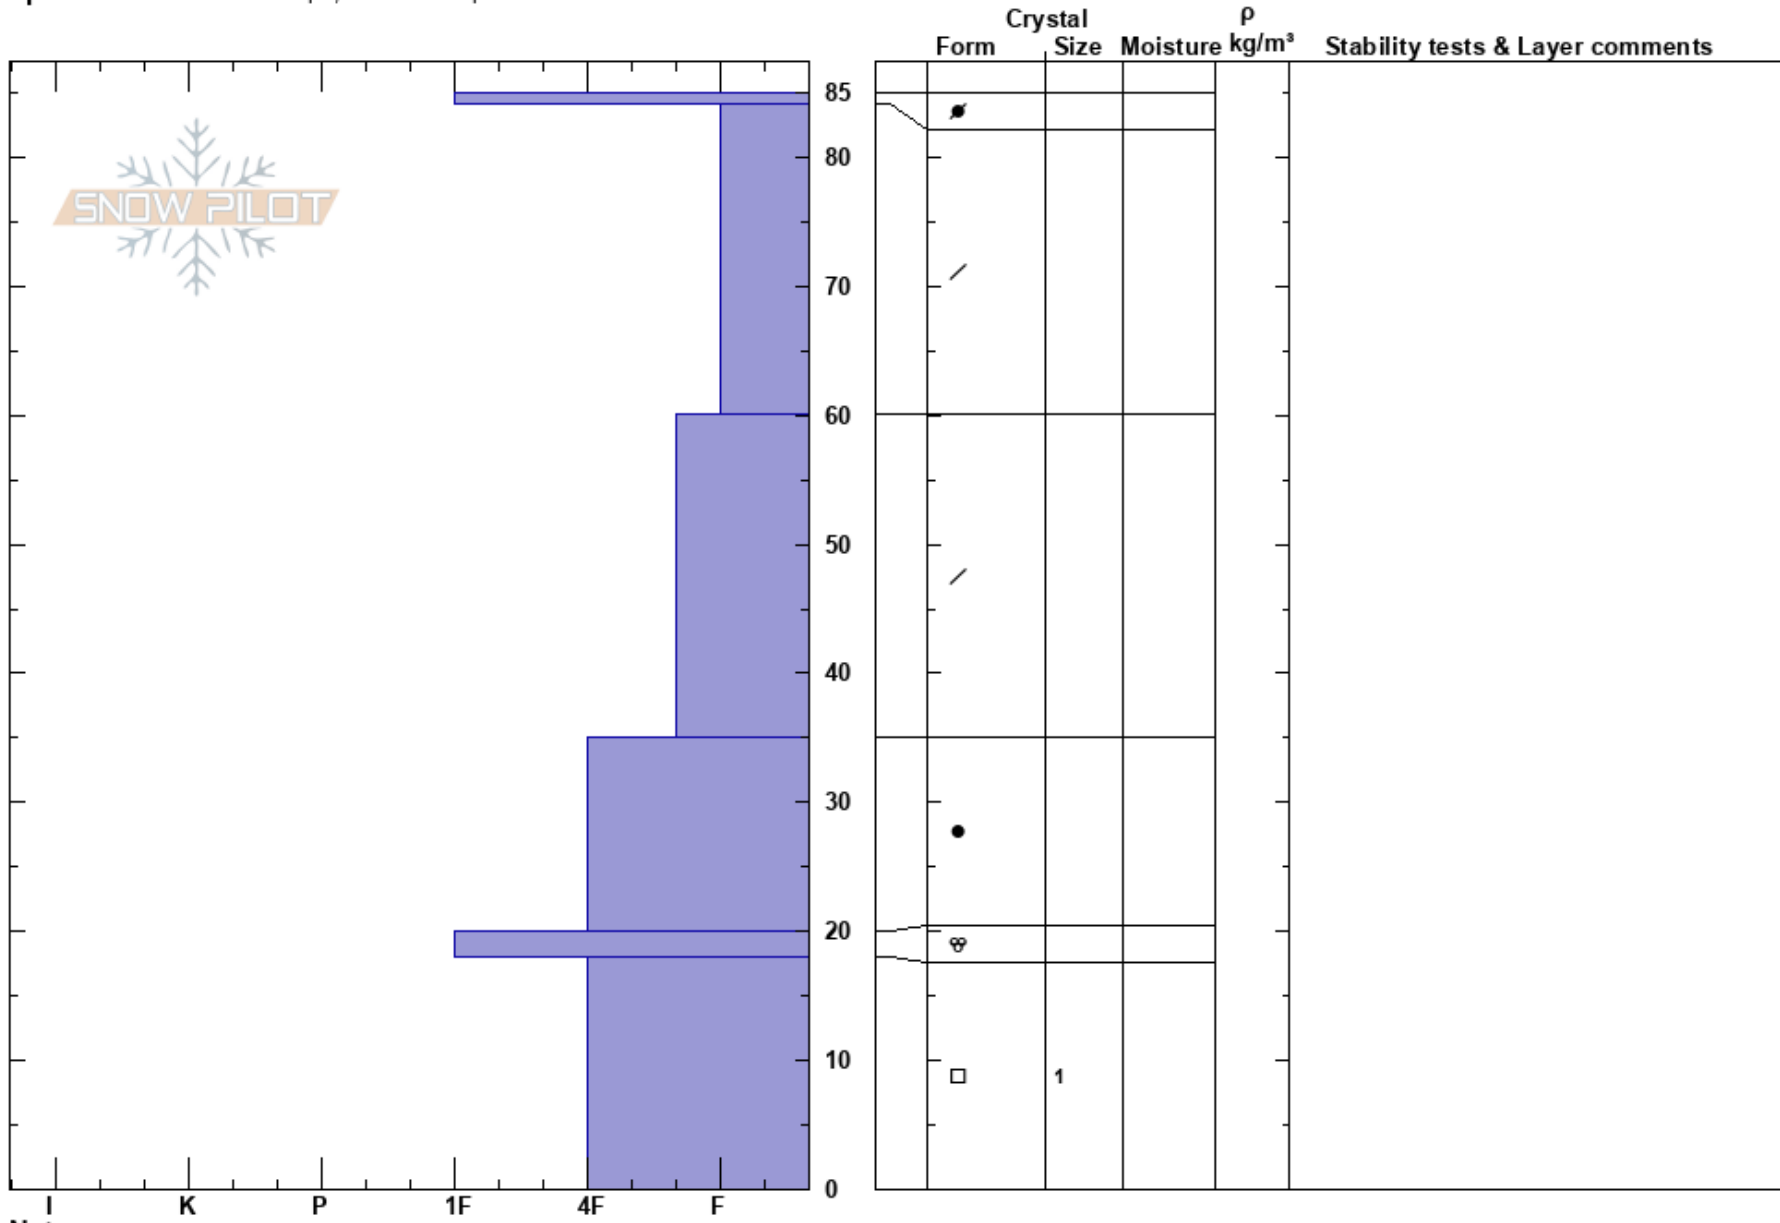

The Ramp  
 Bridger Range  
 MT  
 Elevation: 8520 ft  
 Aspect: 39°

Andrew Schauer  
 10/31/2019 - 12:30pm  
 Co-ord: 45.82778N, -110.93250W  
 Slope Angle: 28°  
 Wind Loading: previous

Stability: Good HS:85 Layer Notes:  
 Air Temperature:  
 Sky Cover: OVC  
 Precipitation: NO  
 Wind: Calm

Specifics: Ski tracks on slope; We skied slope

Notes: