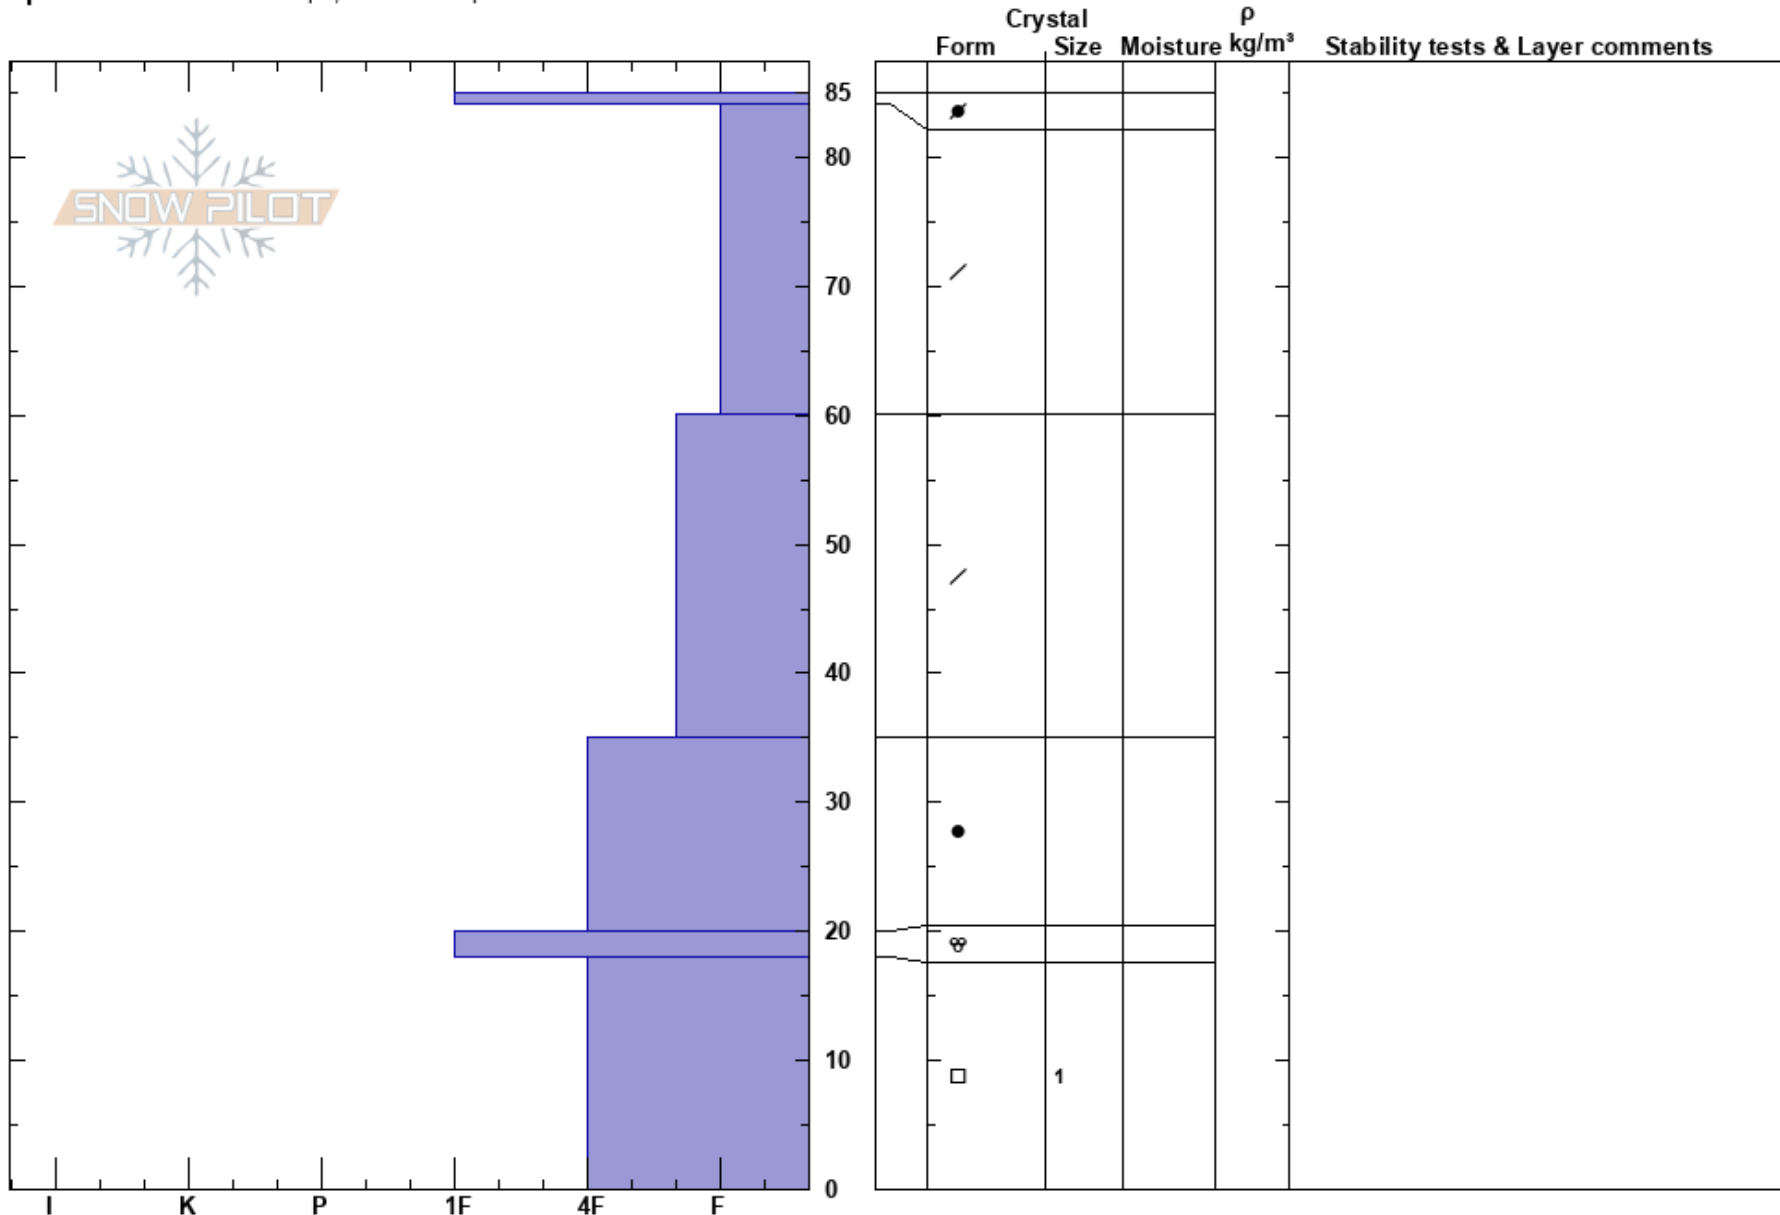

The Ramp  
 Bridger Range  
 MT  
 Elevation: 8520 ft  
 Aspect: 39°

Andrew Schauer  
 10/31/2019 - 12:30pm  
 Co-ord: 45.82778N, -110.93250W  
 Slope Angle: 28°  
 Wind Loading: previous

Stability: Good HS:85 Layer Notes:  
 Air Temperature:  
 Sky Cover: OVC  
 Precipitation: NO  
 Wind: Calm

Specifics: Ski tracks on slope; We skied slope

Notes: