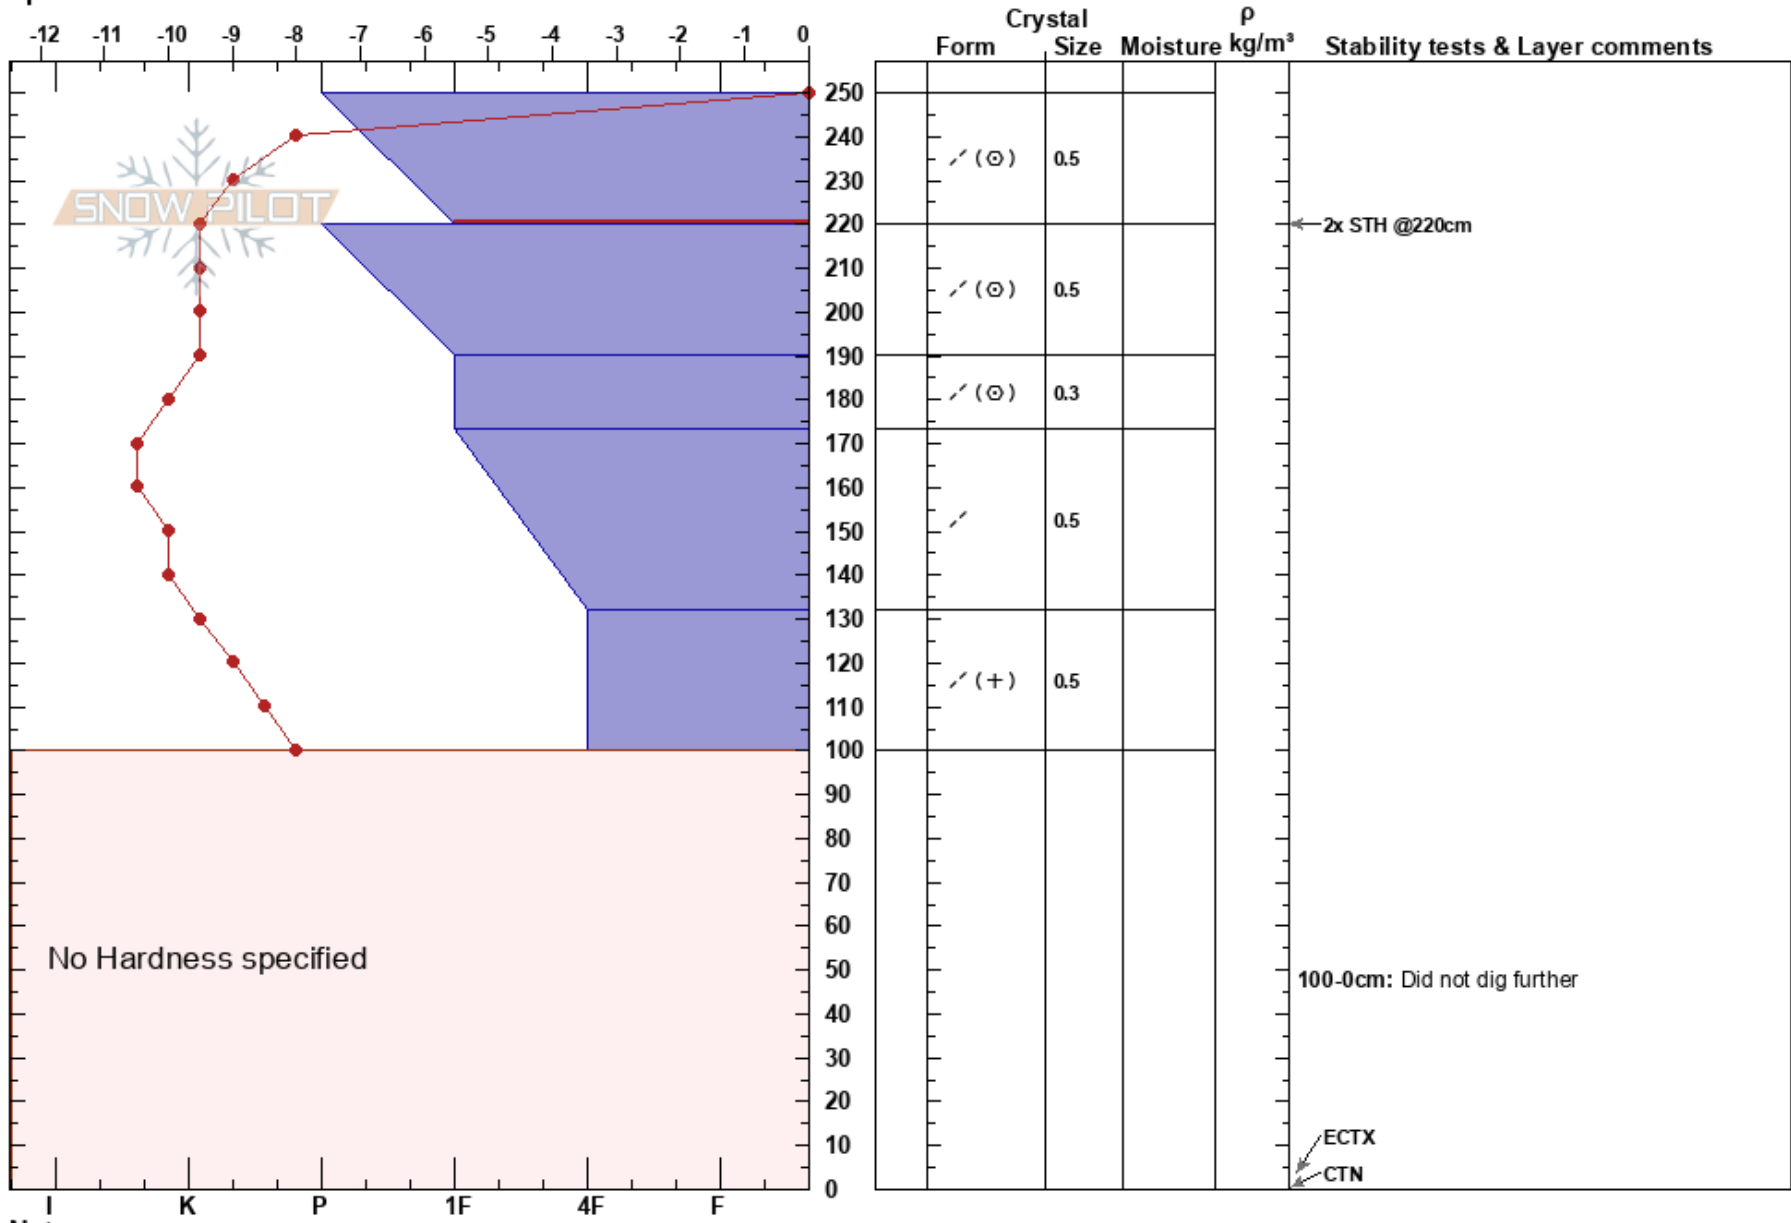

SE Helipad
 San Francisco Peaks
 AZ
 Elevation: 11600 ft
 Aspect: 225°
 Specifics:

James Foulks
 02/05/2017 - 12:15pm
 Co-ord: 35.32591N, -111.68405W
 Slope Angle: 31°
 Wind Loading: previous

Stability:
 Air Temperature: 5.5°C
 Sky Cover: FEW
 Precipitation: NO
 Wind: W Light Breeze

HS:250
 PF:0
 250-220cm: Problematic layer
 100-0cm: Did not dig further

Notes: Level I: Sunday