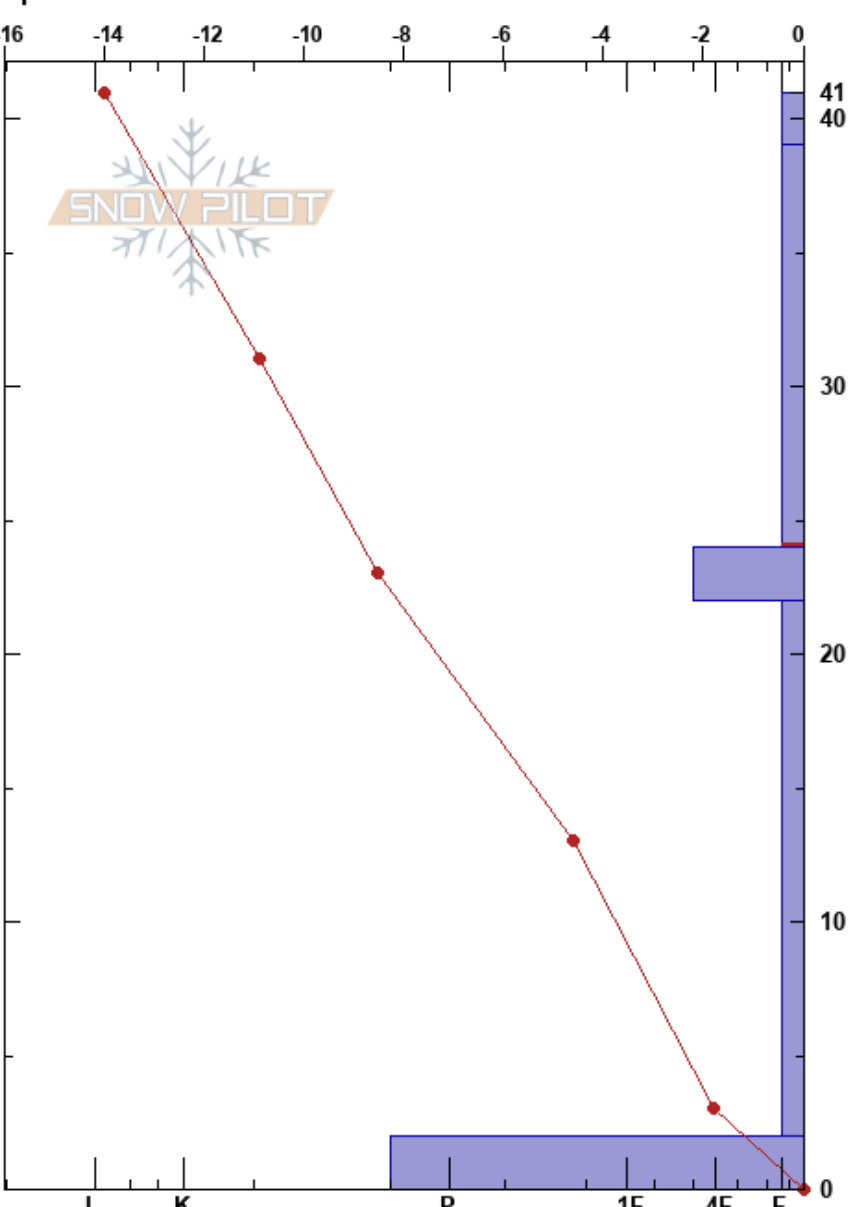

Avalanche Bowl
 Teton Range
 WY
 Elevation: 9063 ft
 Aspect: 45°
 Specifics:

Chris McCollister
 10/31/2019 - 11:30am
 Co-ord: 43.48073N, -110.95198W
 Slope Angle: 20°
 Wind Loading:

Stability:
 Air Temperature: -7°C
 Sky Cover: FEW
 Precipitation: NO
 Wind: Calm

HS:41
 PF:35
 39-24cm:Problematic layer

Form	Crystal		ρ kg/m³	Stability tests & Layer comments
	Size	Moisture		
— / (∅)	0.3-0.5			
∅	0.5-1			
⊙(□)	0.5			
□ (^)	2			
⊙				

Notes: Surface hoar was not present at the pit location, but was observed nearby.