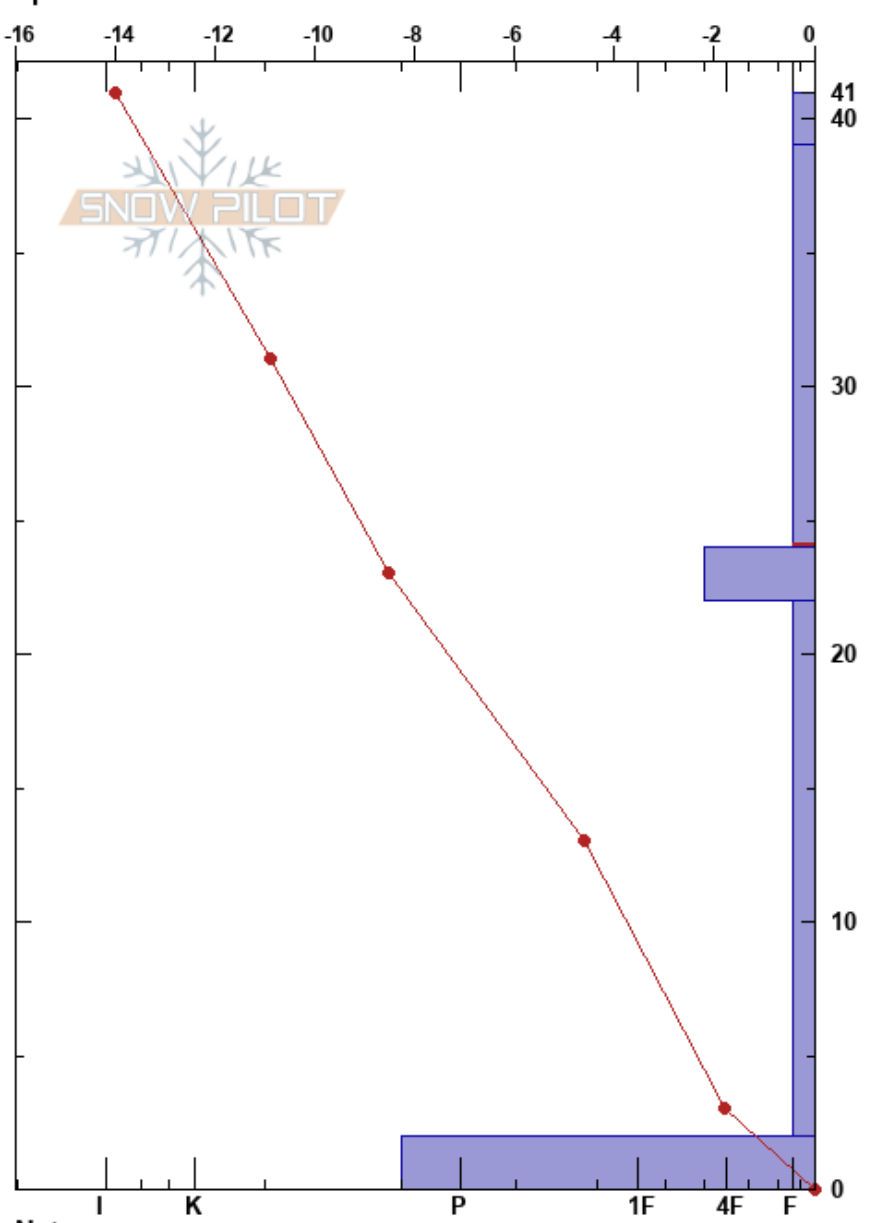

Avalanche Bowl
 Teton Range
 WY
 Elevation: 9063 ft
 Aspect: 45°
 Specifics:

Chris McCollister
 10/31/2019 - 11:30am
 Co-ord: 43.48073N, -110.95198W
 Slope Angle: 20°
 Wind Loading:

Stability:
 Air Temperature: -7°C
 Sky Cover: FEW
 Precipitation: NO
 Wind: Calm

HS:41
 PF:35
 39-24cm:Problematic layer

Form	Crystal		ρ kg/m³	Stability tests & Layer comments
	Size	Moisture		
- / (∅)	0.3-0.5			
∅	0.5-1			
⊙(□)	0.5			
□ (^)	2			
⊙				

Notes: Surface hoar was not present at the pit location, but was observed nearby.