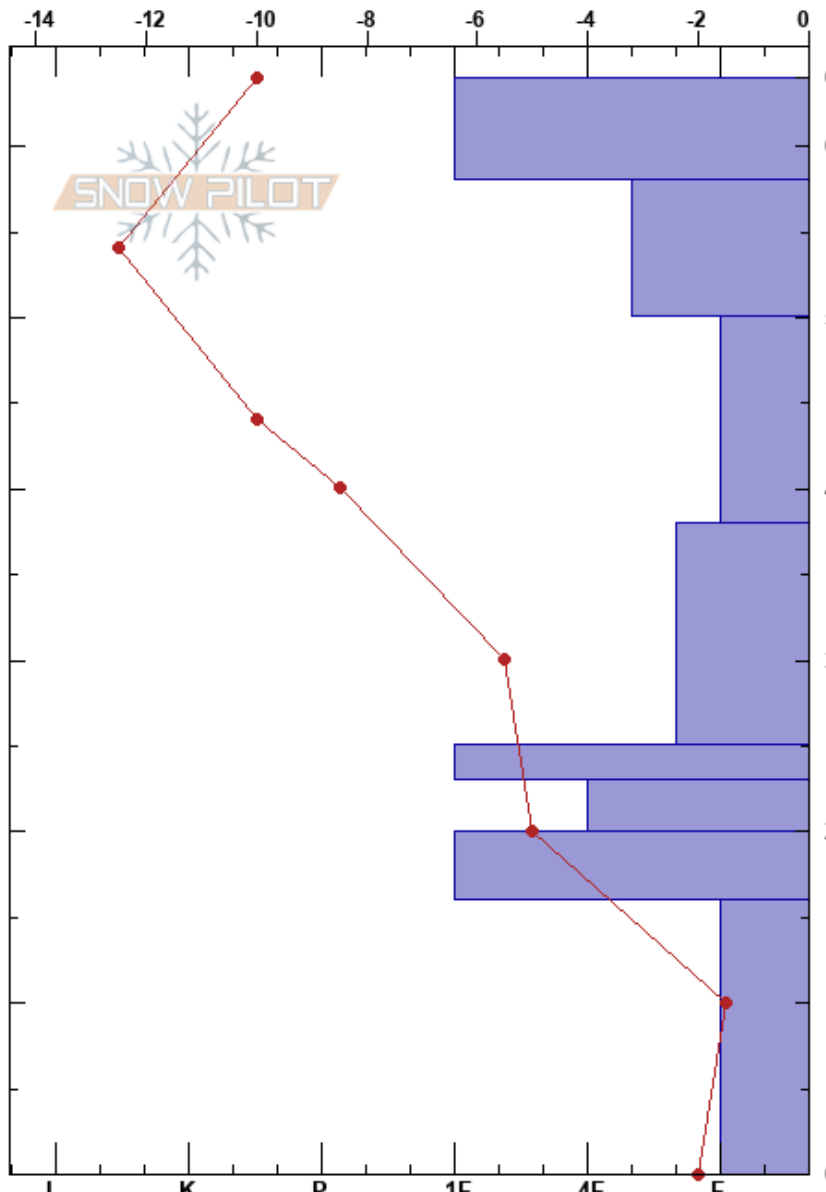

The Ugly 20191031

Fred Most

Stability:

HS:64

Layer Notes:

Teton Range

10/31/2019 - 11:52am

Air Temperature: -9°C

WY

Co-ord:

Sky Cover: BKN

Elevation: 9100 ft

Slope Angle: 36°

Precipitation: NO

Aspect: 322°

Wind Loading: previous

Wind: W Light Breeze

Specifics: Pit dug in a Ski Area; Pit is representative of backcountry

Form	Crystal		ρ kg/m ³	Stability tests & Layer comments
	Size	Moisture		
	0.5			
□	(0.5)			← ECTP1 @55cm
□	0.5-2			
□	0.5-1			
⊙⊙				
□	0.5-2			
⊙⊙				
A (□)	1-3(1)			