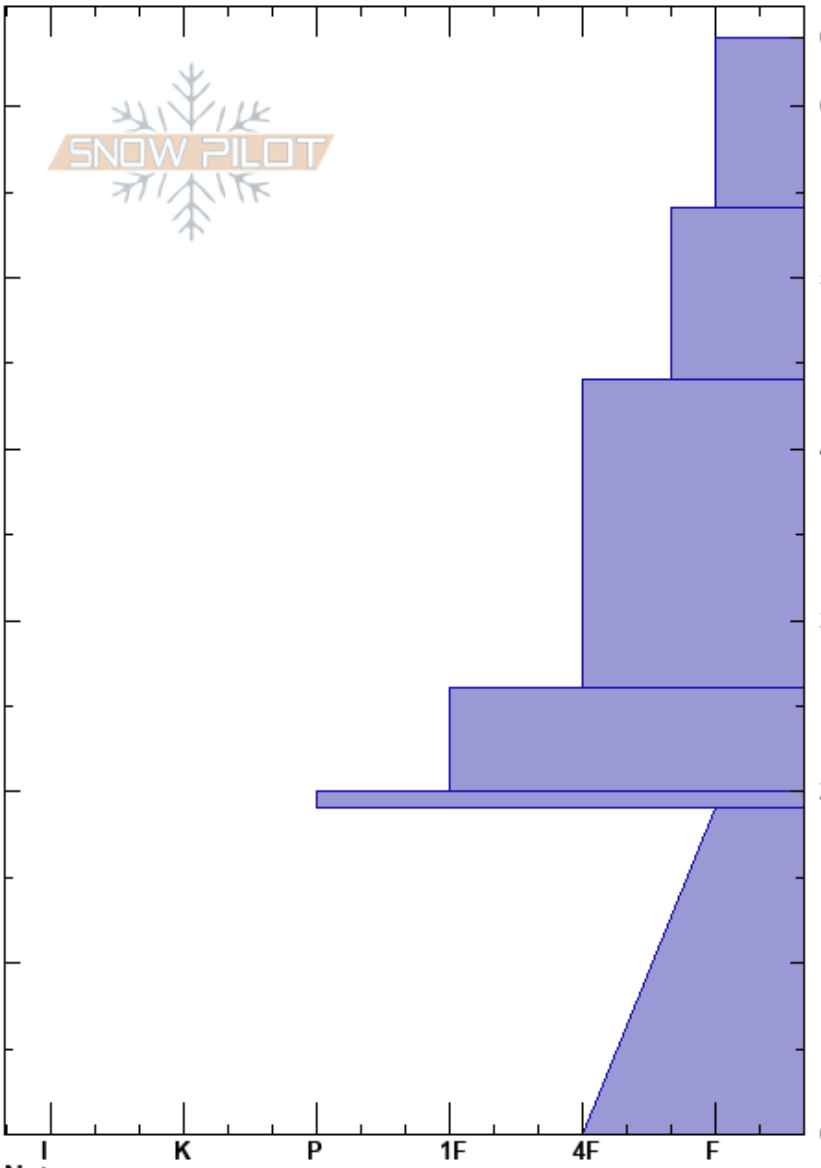

Surprise Meadow, GTNP
 Teton Range
 WY
 Elevation: 9604 ft
 Aspect:
 Specifics:

Lisa Van Sciver
 10/30/2019 - 12:00pm
 Co-ord: 43.72960N, -110.77673W
 Slope Angle: 0°
 Wind Loading: no

Stability:
 Air Temperature: -9.4°C
 Sky Cover: CLR
 Precipitation: NO
 Wind: SW Calm

HS:64
 PF:50
 20-19cm:Problematic layer

Crystal Form	Crystal Size	Moisture	ρ kg/m ³	Stability tests & Layer comments
+ (∅)	0.5-1 (0.5)			
/ (∅)	0.3-0.5 (0.3)			
⊖ (∅)	0.3-0.5 (0.3)			
⊖	0.5			
⊙⊙				
⊖	1			

Notes: early season structure