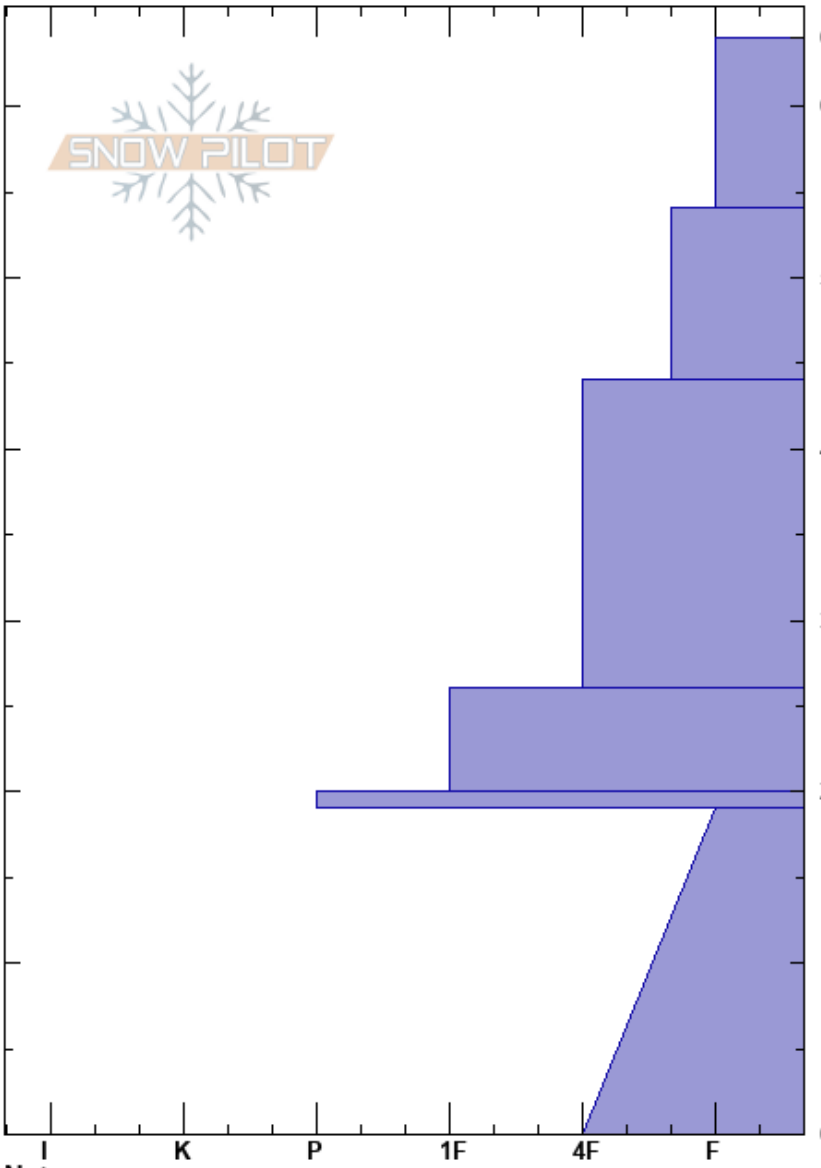

Surprise Meadow, GTNP
 Teton Range
 WY
 Elevation: 9604 ft
 Aspect:
 Specifics:

Lisa Van Sciver
 10/30/2019 - 12:00pm
 Co-ord: 43.72960N, -110.77673W
 Slope Angle: 0°
 Wind Loading: no

Stability:
 Air Temperature: -9.4°C
 Sky Cover: CLR
 Precipitation: NO
 Wind: SW Calm

HS:64
 PF:50
 20-19cm:Problematic layer

Crystal Form	Crystal Size	Moisture	ρ kg/m ³	Stability tests & Layer comments
+ (∅)	0.5-1 (0.5)			
/ (∅)	0.3-0.5 (0.3)			
⊖ (∅)	0.3-0.5 (0.3)			
⊖	0.5			
⊖⊖				
⊖	1			

Notes: early season structure