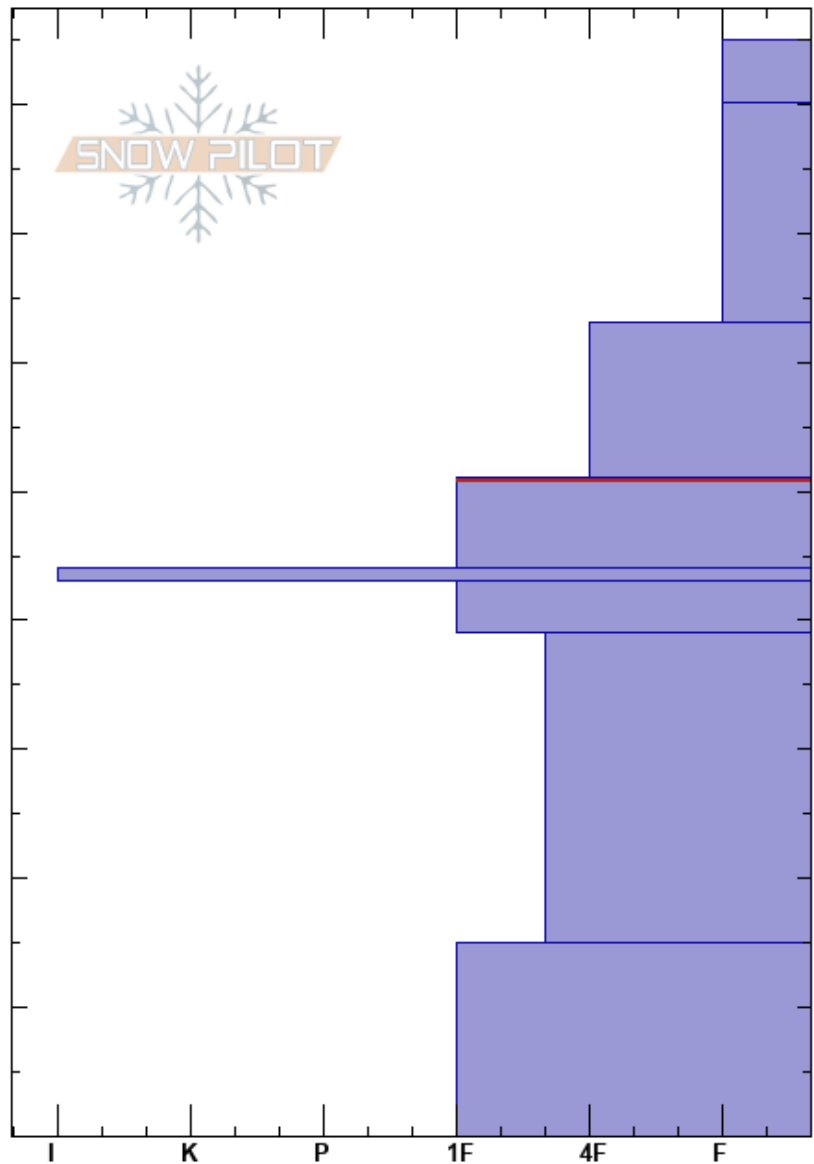

Blackmore
Gallatin Range-N
MT
Elevation: 9616 ft
Aspect: 116°
Specifics: Ski tracks on slope; We skied slope

Andrew Schauer
10/30/2019 - 12:30pm
Co-ord: 45.44711N, -111.00027W
Slope Angle: 26°
Wind Loading: no

Stability: Good
Air Temperature: -8°C
Sky Cover: CLR
Precipitation: NO
Wind: Calm

HS:85
PS:20
51-44cm:Problematic layer

Crystal Form	Crystal Size	Moisture	ρ kg/m³	Stability tests & Layer comments
				← ECTN16 @51cm
□				
■				
□				← ECTN23 @39cm
				← ECTN29 @15cm