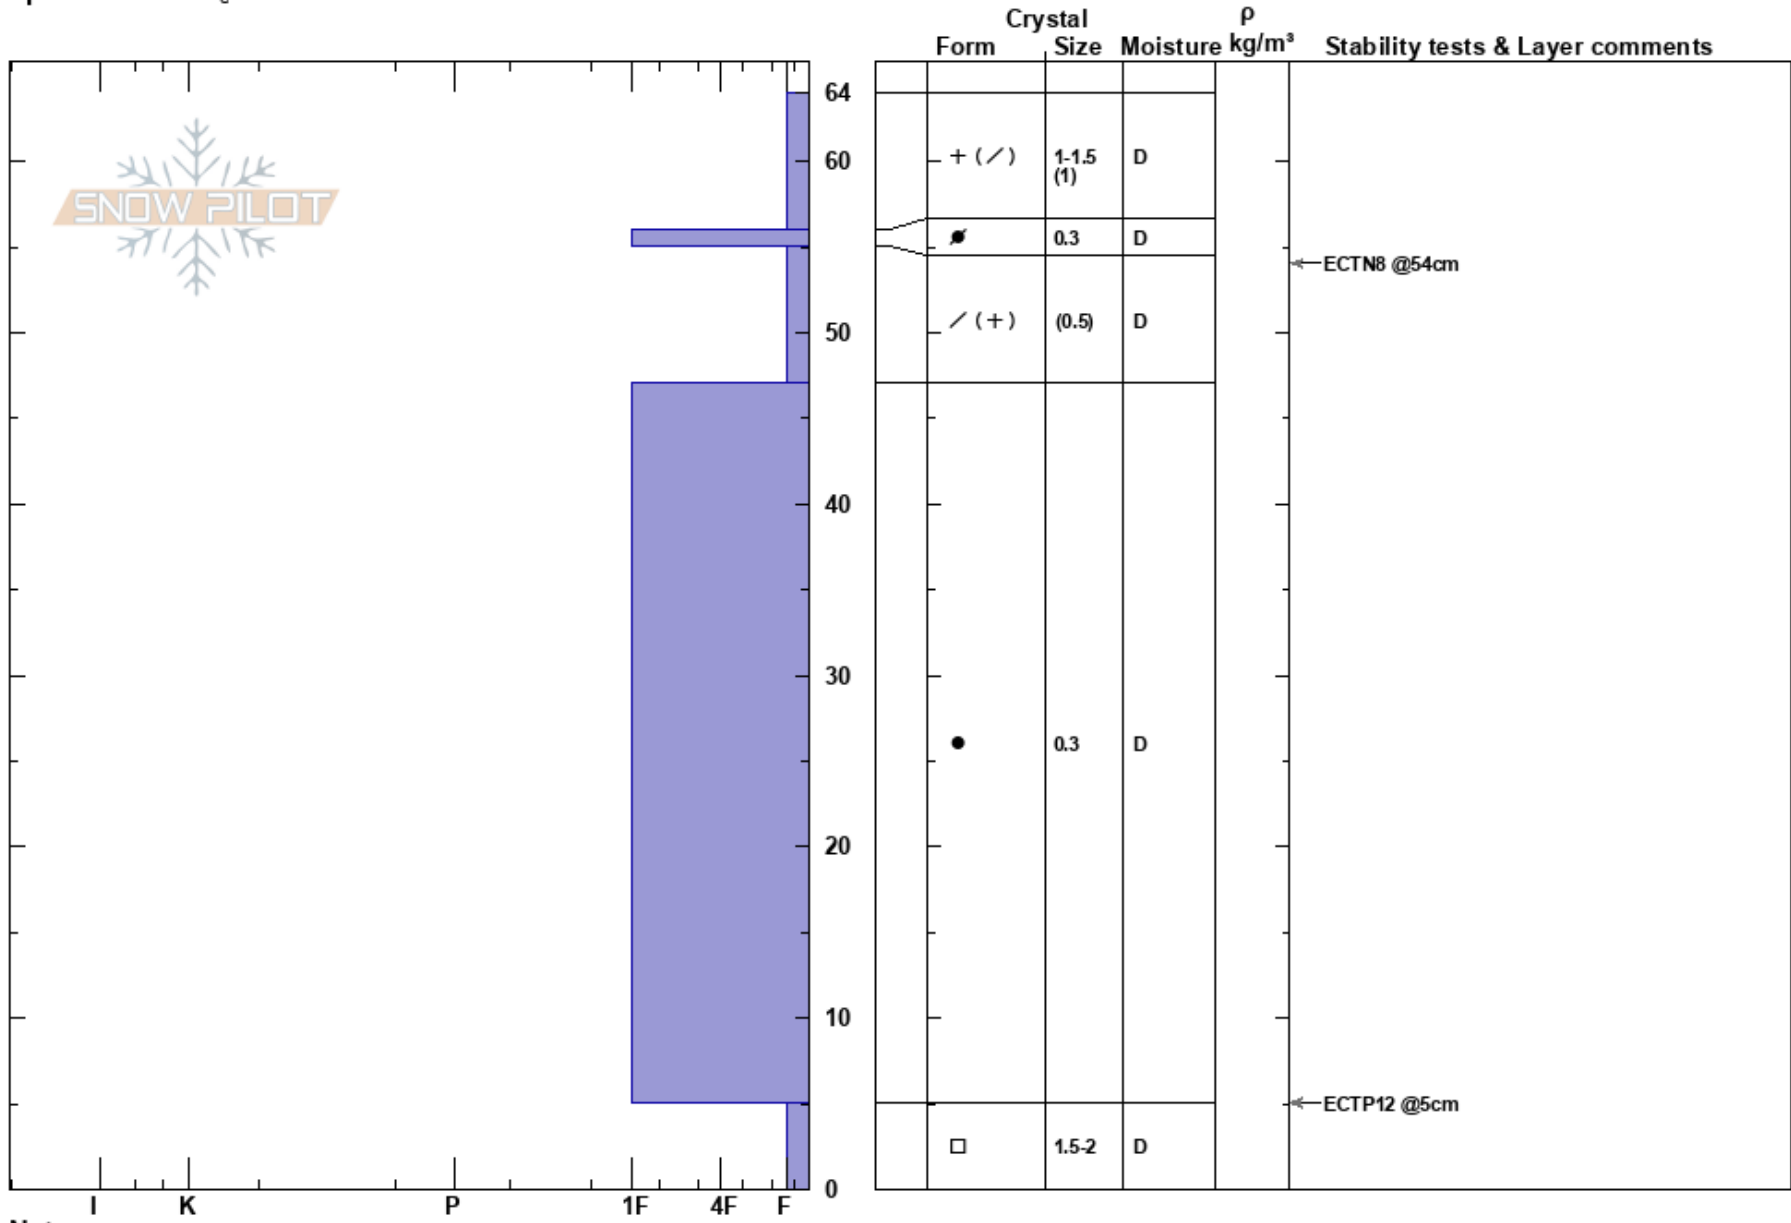

20191029\_Sister\_7  
 Front Range  
 CO  
**Elevation:** 11910 ft  
**Aspect:** 26°  
**Specifics:** Cracking

Ron Simenhois  
 10/29/2019 - 11:15am  
**Co-ord:** 13S 423818W 4392107N  
**Slope Angle:** 27°  
**Wind Loading:** yes

**Stability:** Fair Unstable **HS:**64 **Layer Notes:**  
**Air Temperature:** -18°C  
**Sky Cover:** OVC  
**Precipitation:** S-1  
**Wind:** NE Light Breeze

Notes: