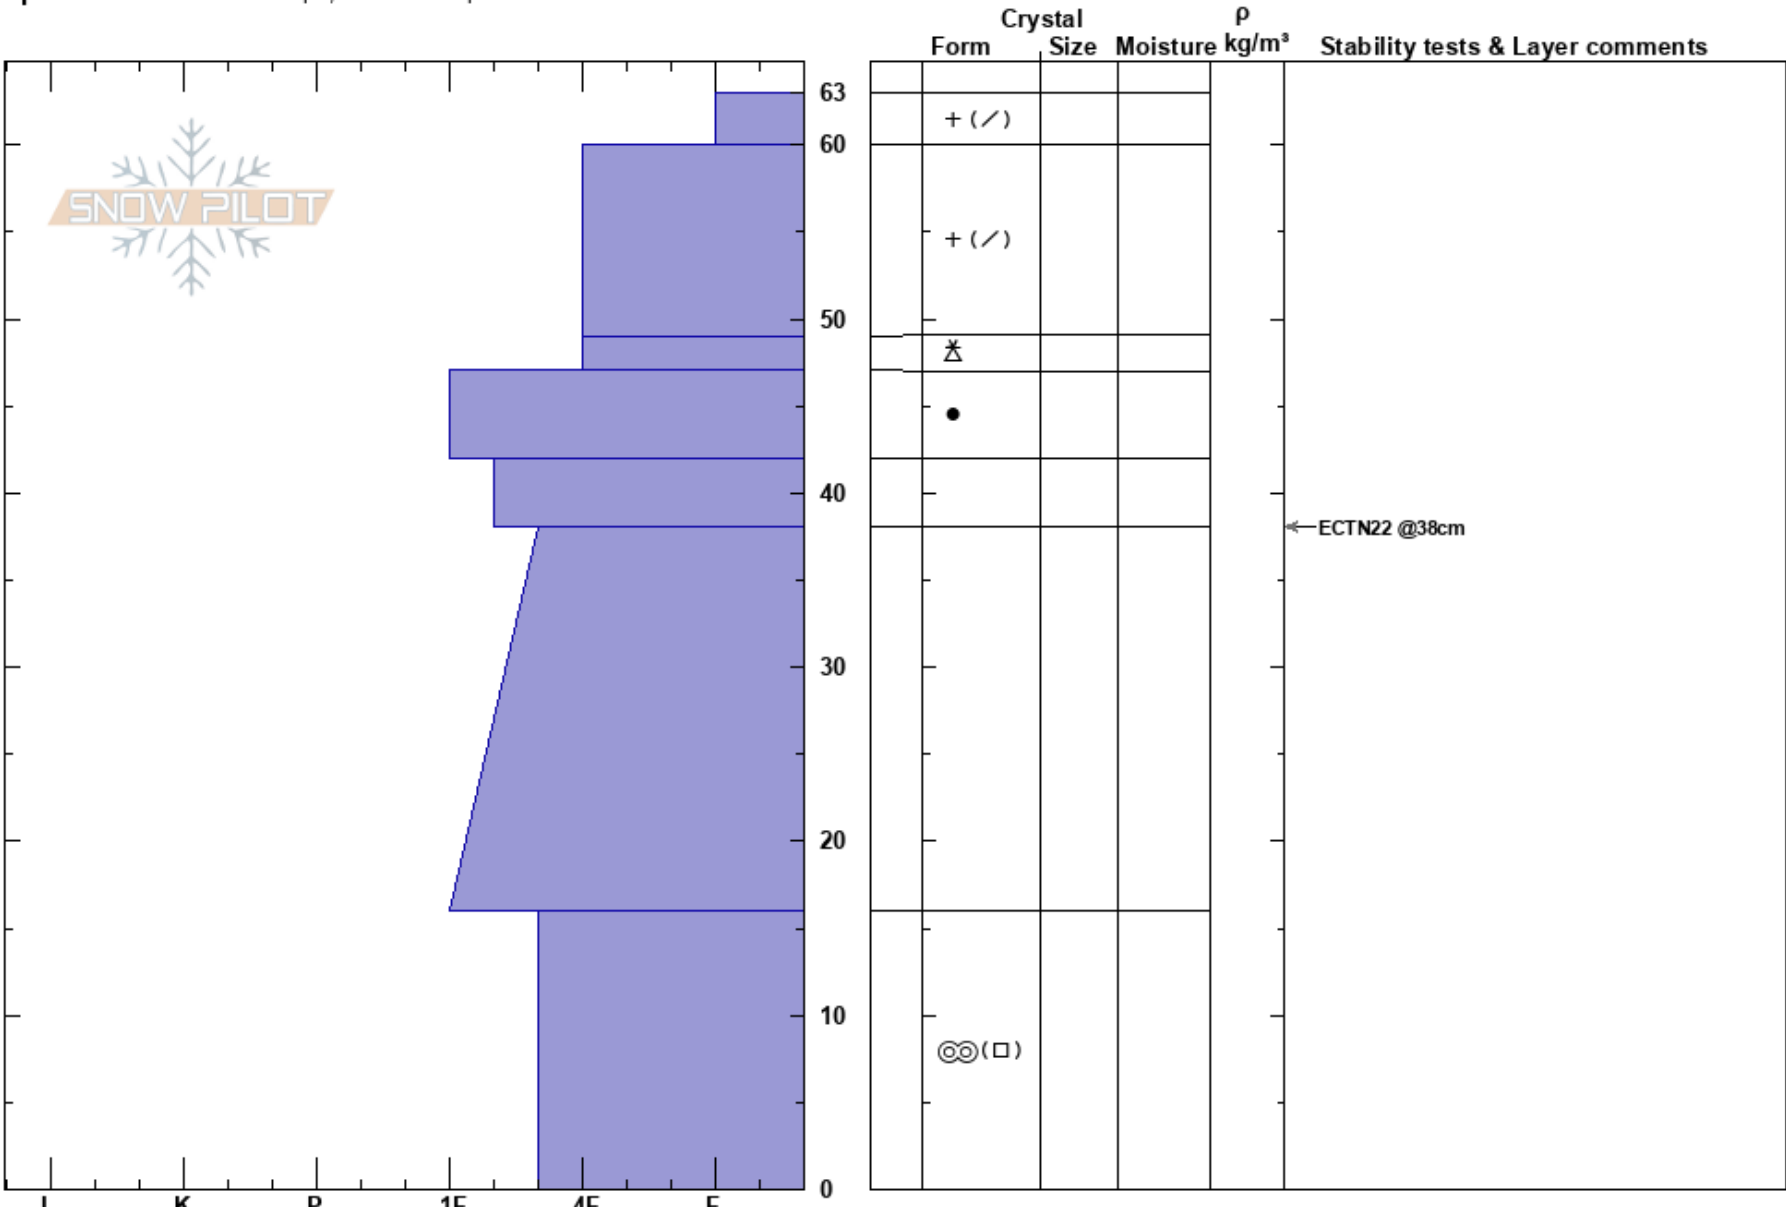

Lower Reefer Chute
 Bridger Range
 MT
 Elevation: 8082 ft
 Aspect: 20°
 Specifics: Ski tracks on slope; We skied slope

Alex Marienthal
 10/27/2019 - 11:15am
 Co-ord: 45.82920N, -110.93093W
 Slope Angle: 32°
 Wind Loading: no

Stability: Good
 Air Temperature: -17°C
 Sky Cover: BKN
 Precipitation: S-1
 Wind: W Light Breeze

HS:63
 Layer Notes:

Notes: