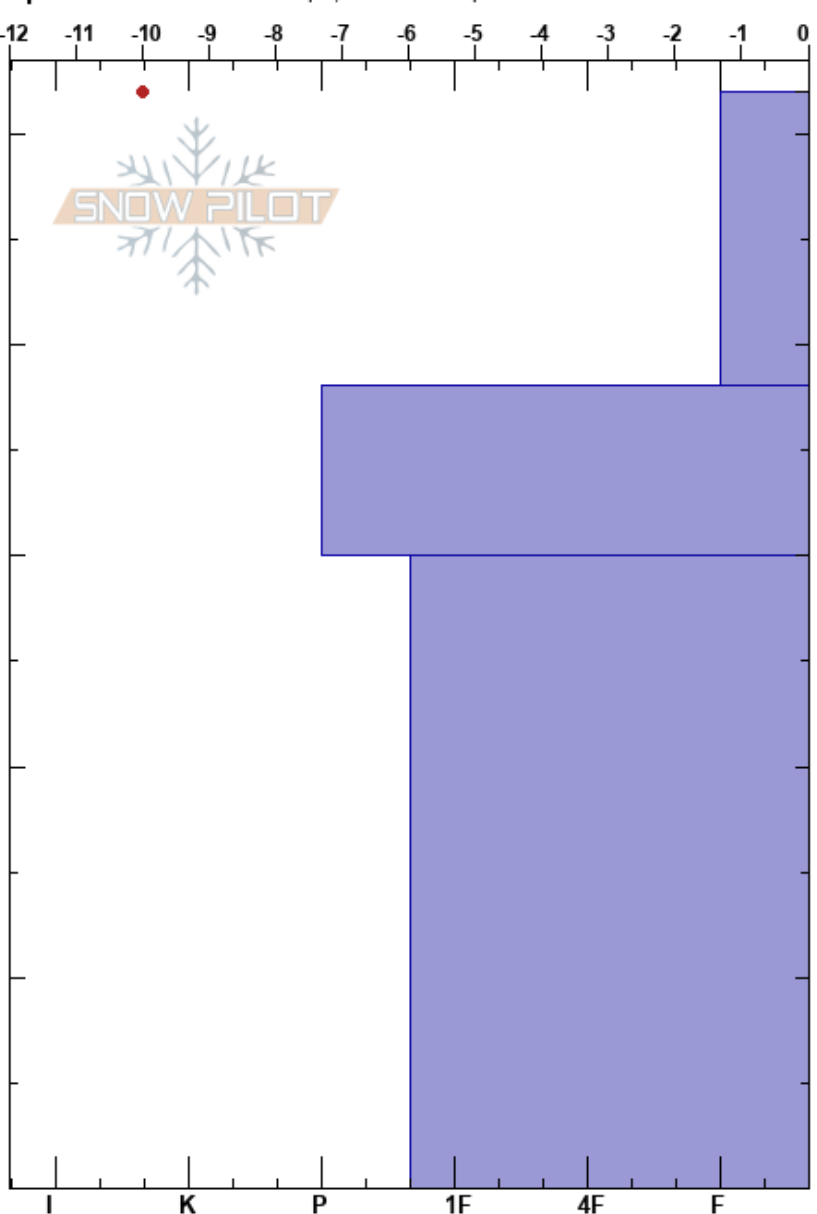

Bottom of Ramp
Bridger Range
MT
Elevation: 7889 ft
Aspect: 90°

Alex Marienthal
10/27/2019 - 10:45am
Co-ord: 45.82954N, -110.92921W
Slope Angle: 20°
Wind Loading: no

Stability: Good **HS:**52 **Layer Notes:**
Air Temperature: -16°C
Sky Cover: BKN
Precipitation: S-1
Wind: W Light Breeze

Specifics: Ski tracks on slope; We skied slope

Form	Crystal		ρ kg/m³	Stability tests & Layer comments
	Size	Moisture		
	(/)			
	⊙⊙			← ECTN18 @35cm

Notes:

I K P 1F 4F F