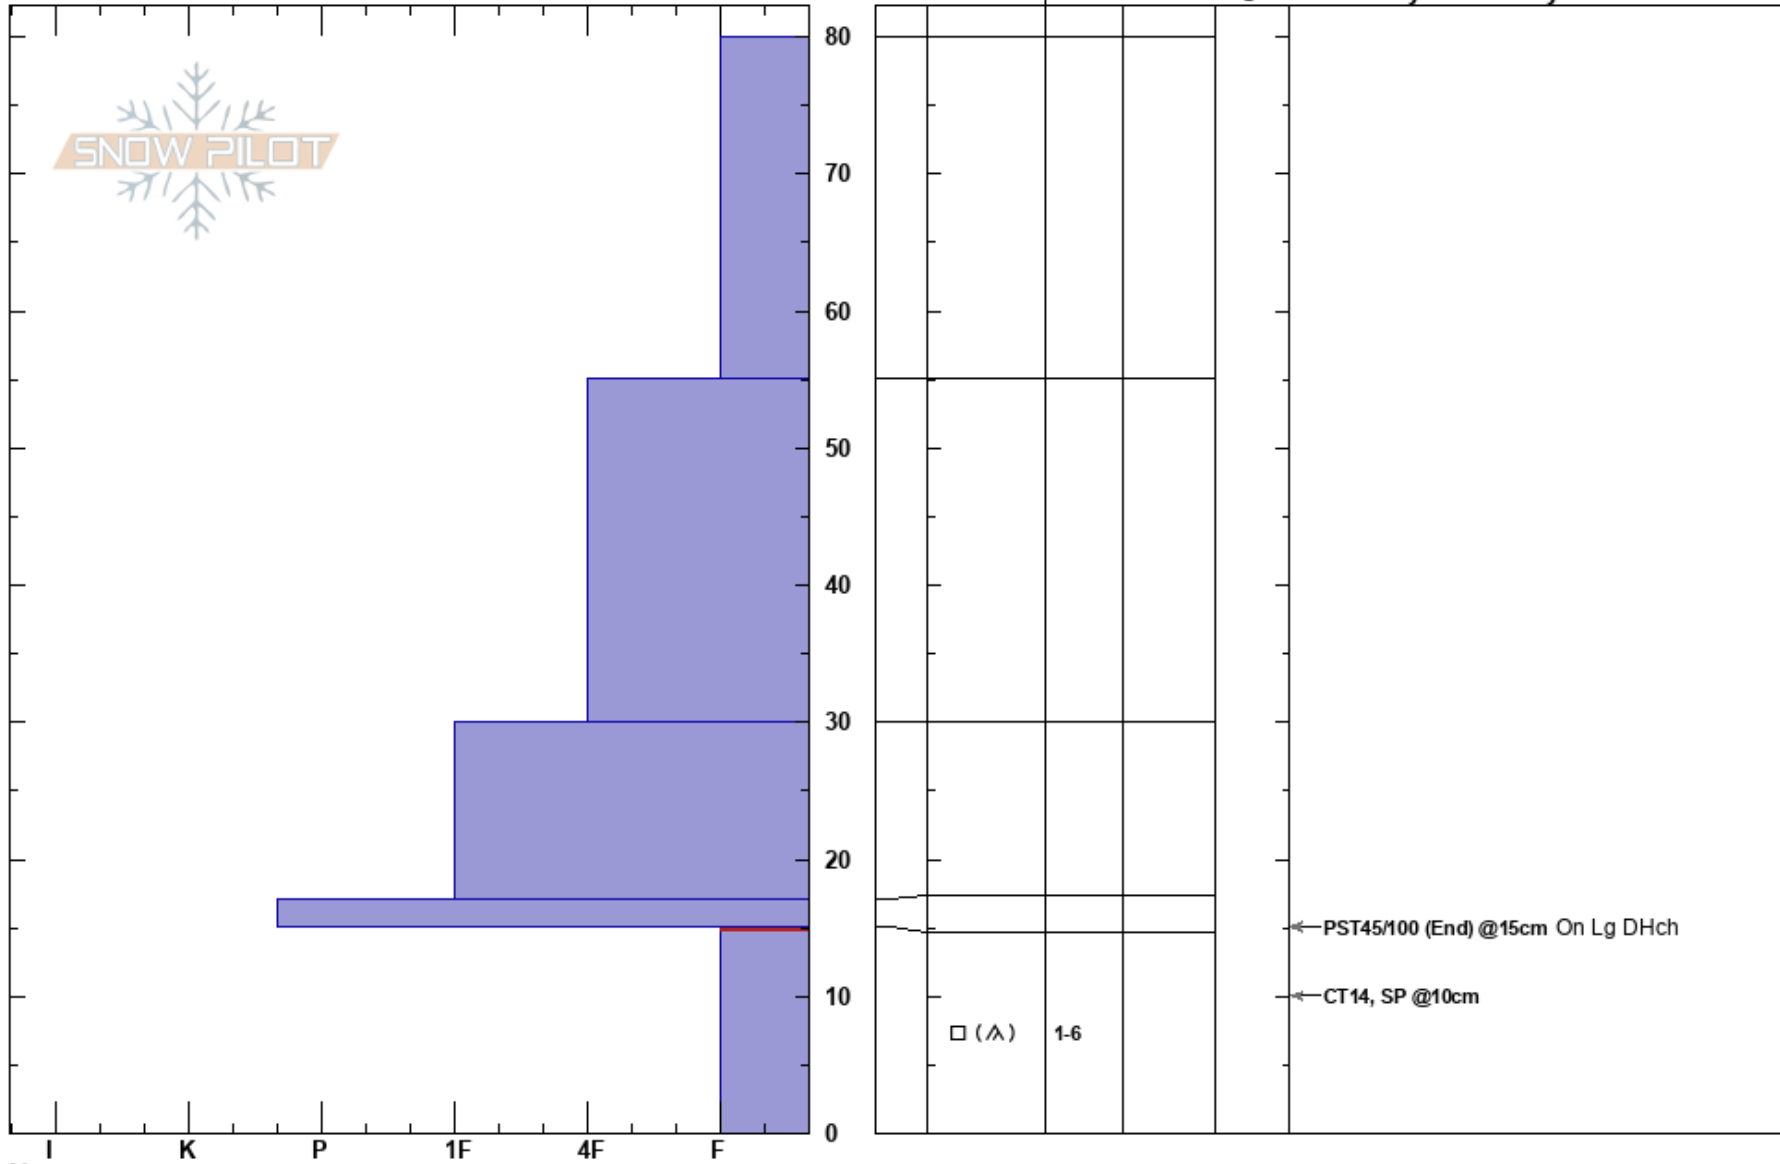

templess rep p ridge  
 Continental Divide  
 CO  
 Elevation: 11892 ft  
 Aspect: 300°  
 Specifics: Pit dug in a Ski Area

Ethan Collett  
 03/18/2019 - 9:35am  
 Co-ord:  
 Slope Angle: 29°  
 Wind Loading:

Stability: **HS:80**  
 Air Temperature: -5°C  
 Sky Cover: SCT  
 Precipitation: NO  
 Wind: W Light Breeze

Layer Notes:  
 15-0cm: Problematic layer

Notes: