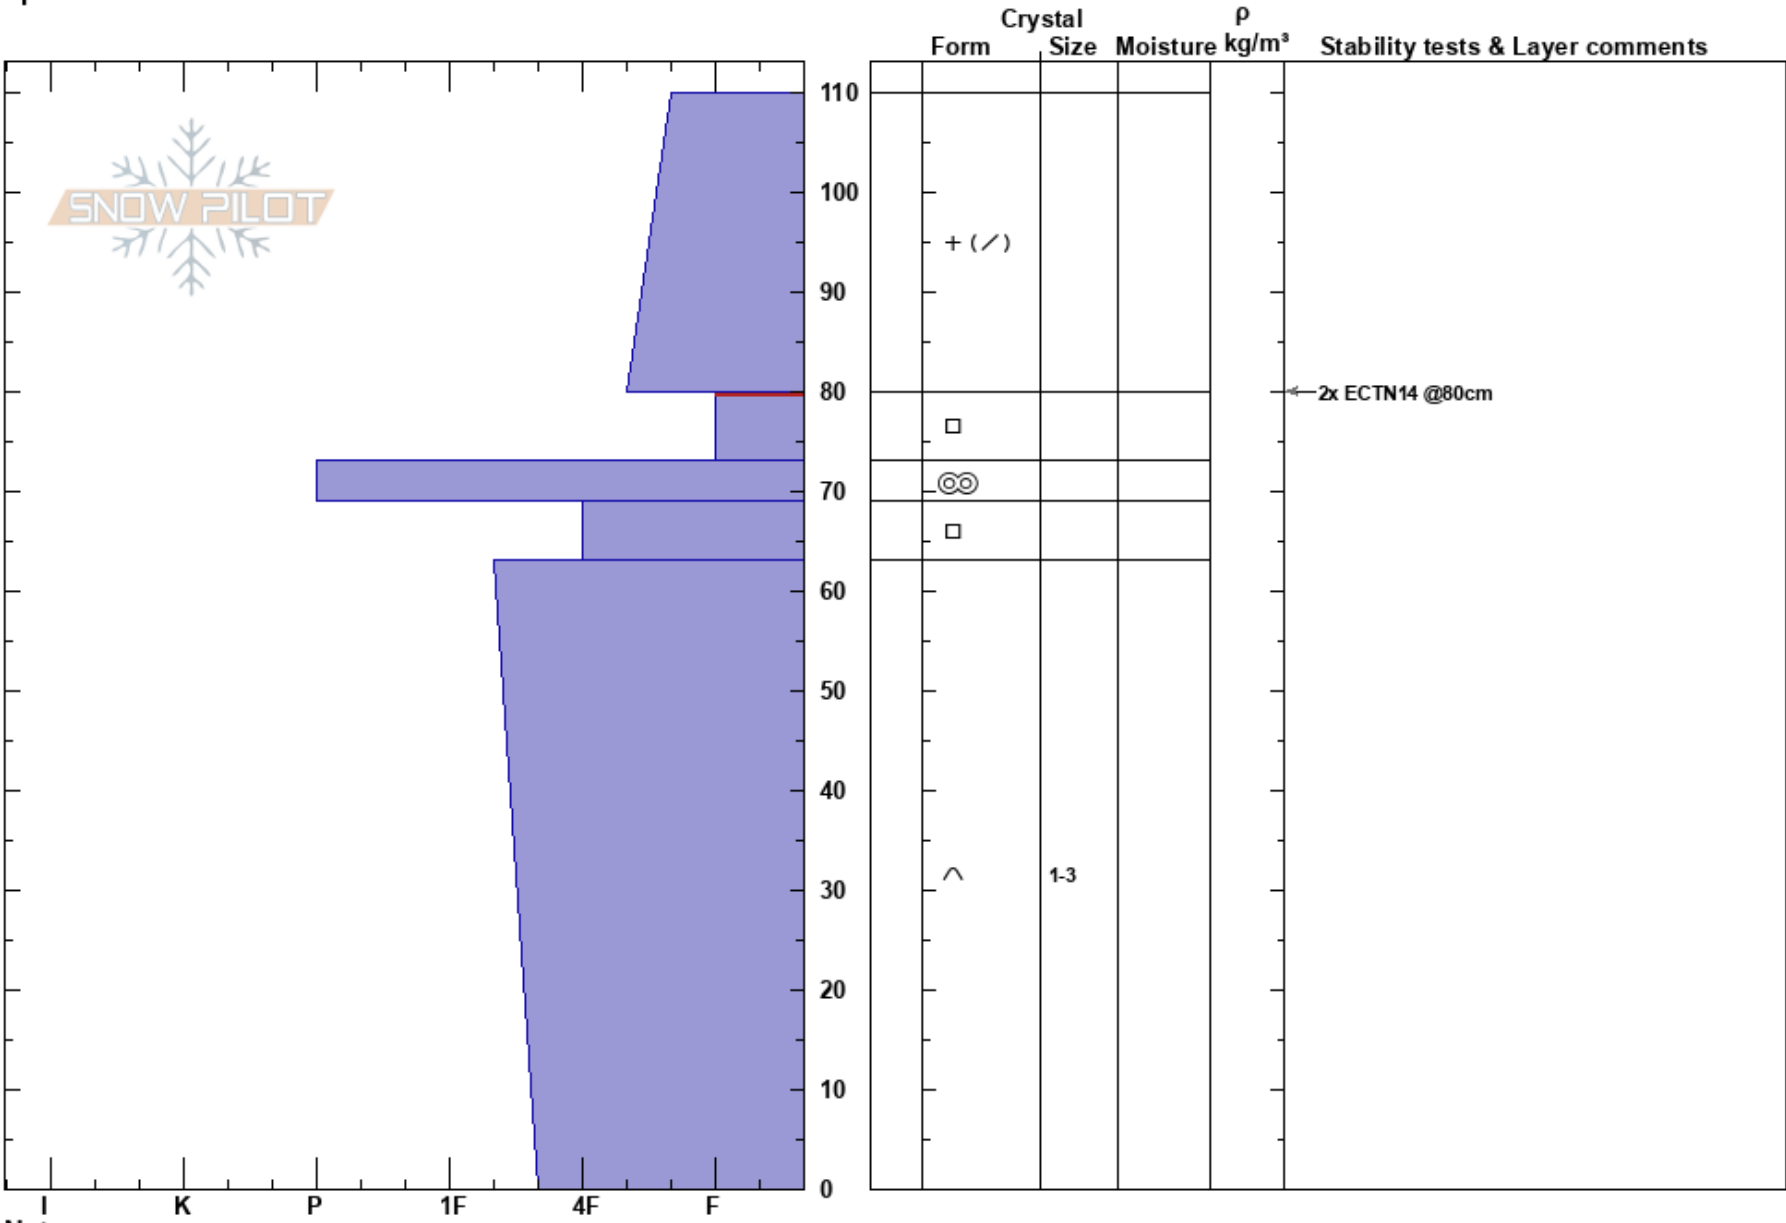

Lower Tepee Basin
 Madison Range-S
 MT
 Elevation: 8360 ft
 Aspect: 170°
 Specifics:

Alex Marienthal
 02/06/2017 - 11:45am
 Co-ord: 44.88947N, -111.17202W
 Slope Angle: 27°
 Wind Loading: no

Stability: Fair Stable **HS:110**
 Air Temperature: 80-73cm:Problematic layer
 Sky Cover: OVC
 Precipitation: S2
 Wind: SW Strong