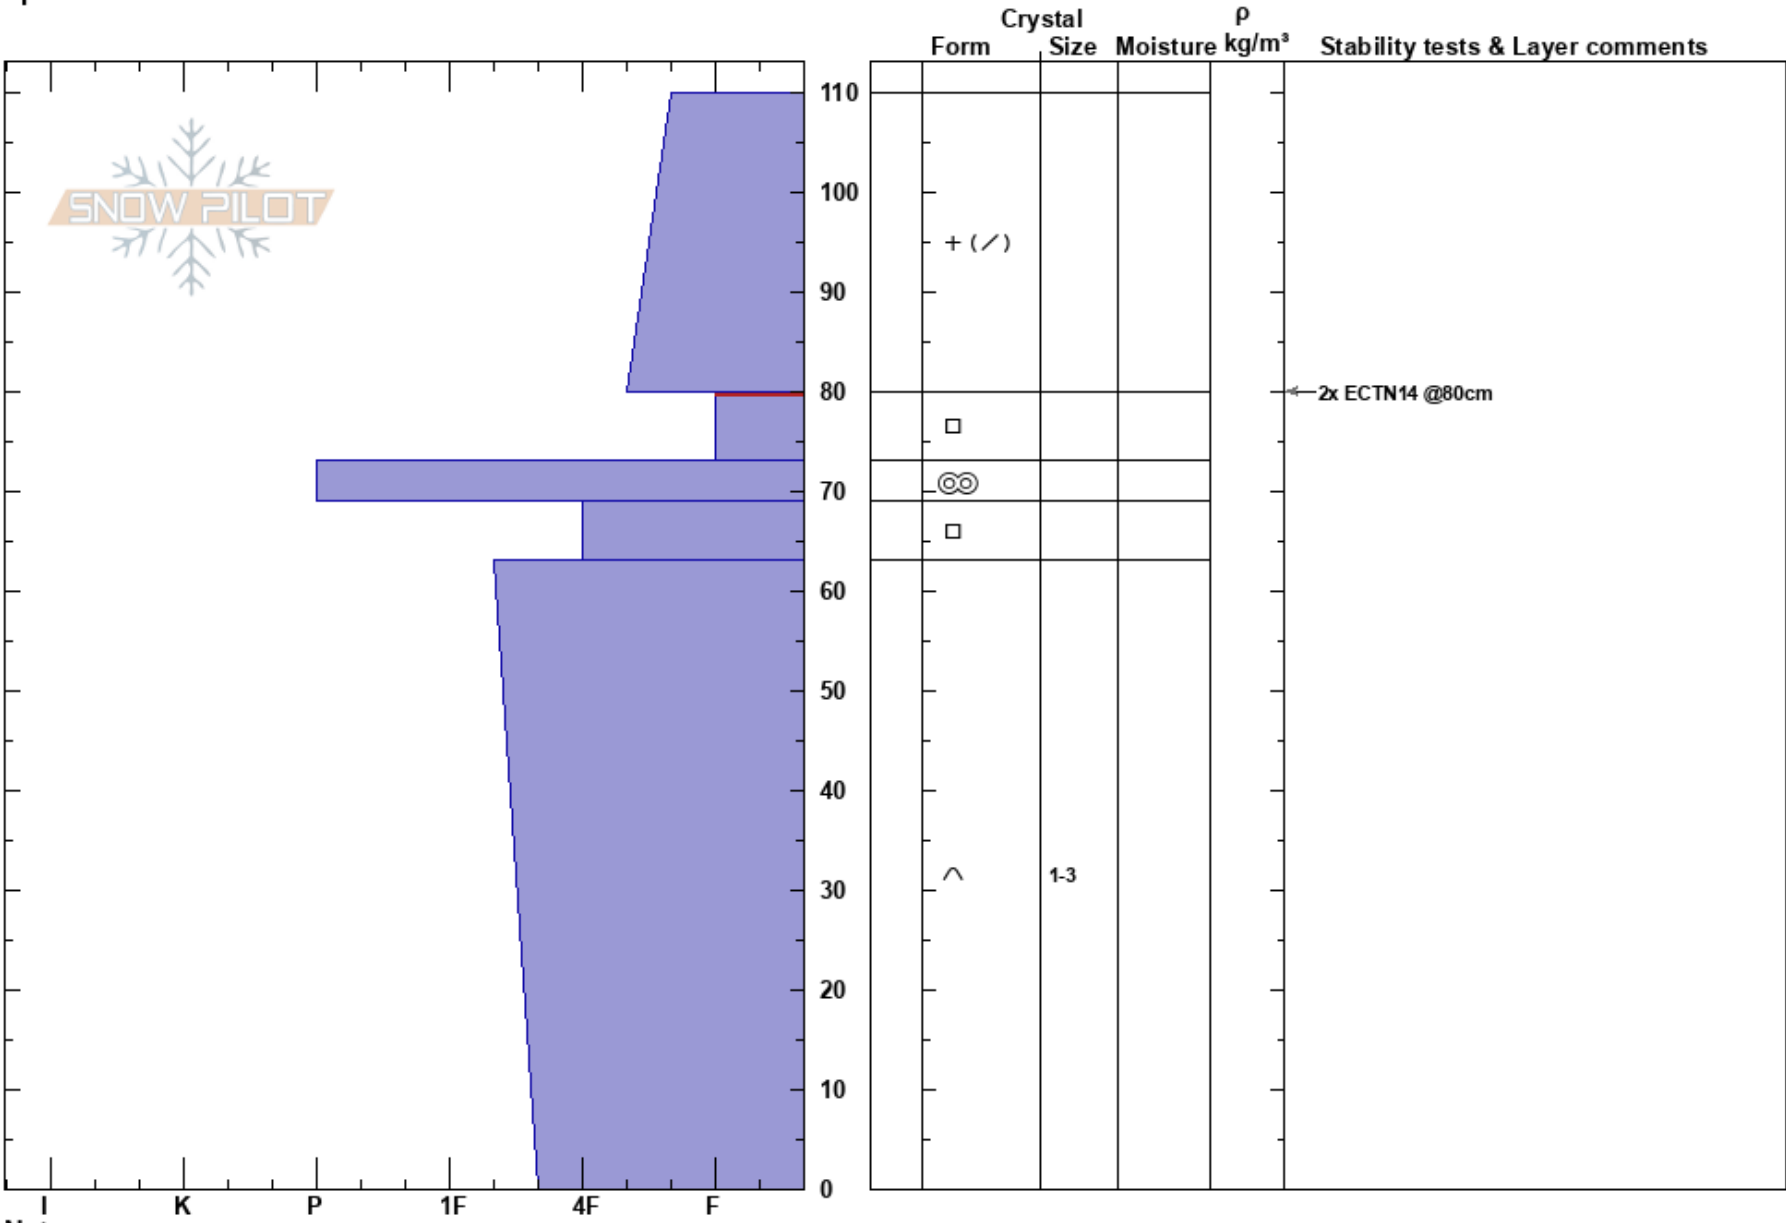

Lower Tepee Basin
 Madison Range-S
 MT
 Elevation: 8360 ft
 Aspect: 170°
 Specifics:

Alex Marienthal
 02/06/2017 - 11:45am
 Co-ord: 44.88947N, -111.17202W
 Slope Angle: 27°
 Wind Loading: no

Stability: Fair Stable
 Air Temperature:
 Sky Cover: OVC
 Precipitation: S2
 Wind: SW Strong

HS:110
 Layer Notes:
 80-73cm:Problematic layer

Notes: