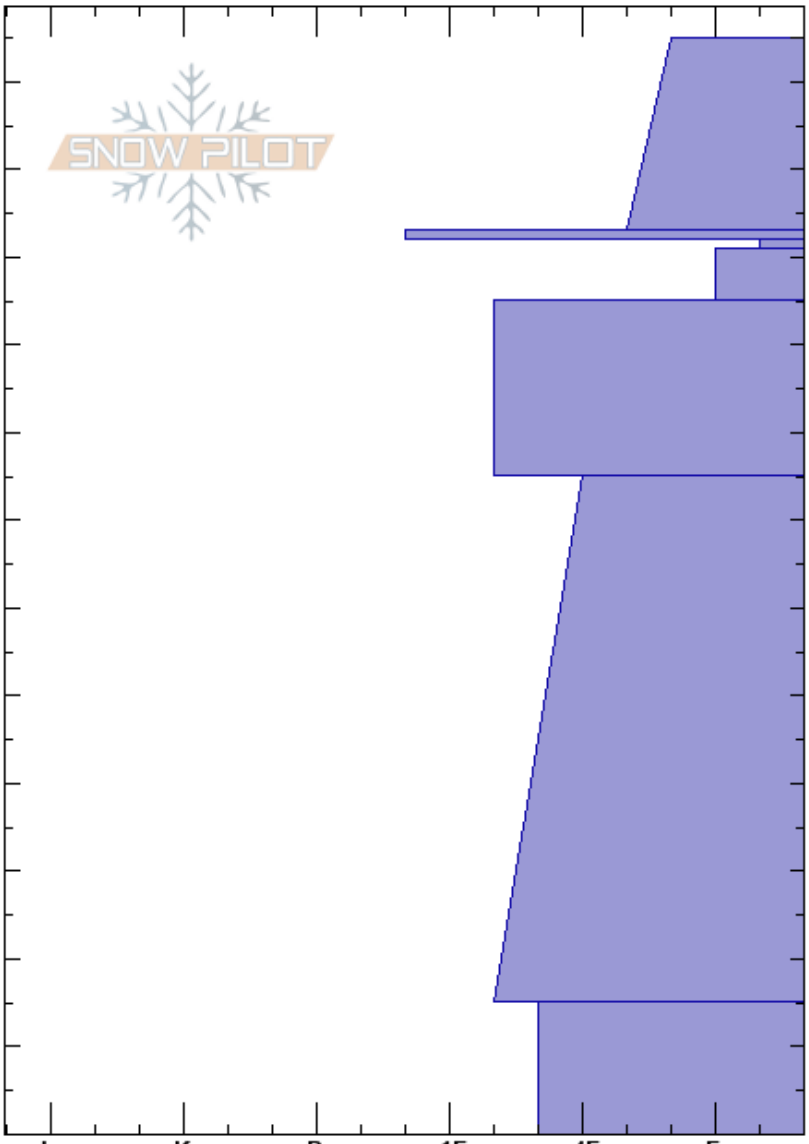

Top of the Ramp
 Bridger Range
 MT
 Elevation: 8555 ft
 Aspect: 50°
 Specifics: Recent avalanche activity on different slopes; Ski tracks on slope; We skied slope

Alex Marienthal
 02/05/2017 - 4:30pm
 Co-ord: 45.82778N, -110.93263W
 Slope Angle: 22°
 Wind Loading: previous

Stability: Fair Stable
 Air Temperature:
 Sky Cover: SCT
 Precipitation: NO
 Wind: W Moderate

HS:125
 Layer Notes:
 102-101cm: Problematic layer

Depth (cm)	Crystal		Moisture	ρ kg/m ³	Stability tests & Layer comments
	Form	Size			
125					
120					
110					
100	∅ (V)				CT11, Q2 @101cm
95	∅				2x ECTP14 @101cm
90					CT11, Q1 @95cm Broke w/ result @101
80					
70					
60					
50					
40	^				
30					
20					
10	^				
0					

Notes: Triggered small cornice and wind slab (8'x20'x8") on high point.