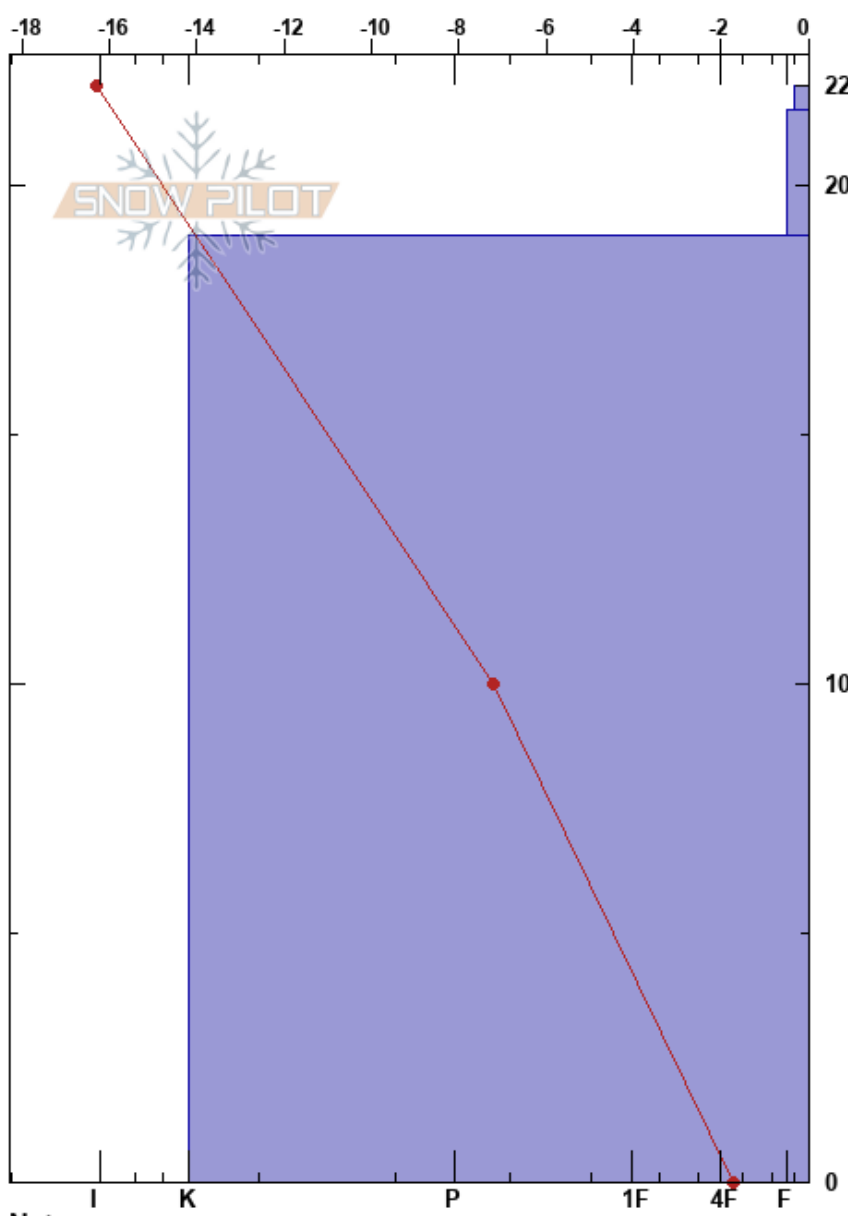

Fagerfjellet low
 Tromsø mainland
 Norway
 Elevation: 44 m
 Aspect: SW

Paul Velsand
 07/02/2017 - 14:00
 Co-ord: 33W 663223E 7722625N
 Slope Angle: 10°
 Wind Loading: no

Stability: Very Good HS:22
 Air Temperature: -9.5°C PF:3
 Sky Cover: CLR
 Precipitation: NO
 Wind: Calm

Layer Notes:

Specifics: Poor pit location

Form	Crystal		ρ kg/m ³	Stability tests & Layer comments
	Size	Moisture		
∇	6	D		
□	1	D		
□	2	D		

Notes:

I K P 1F 4F F