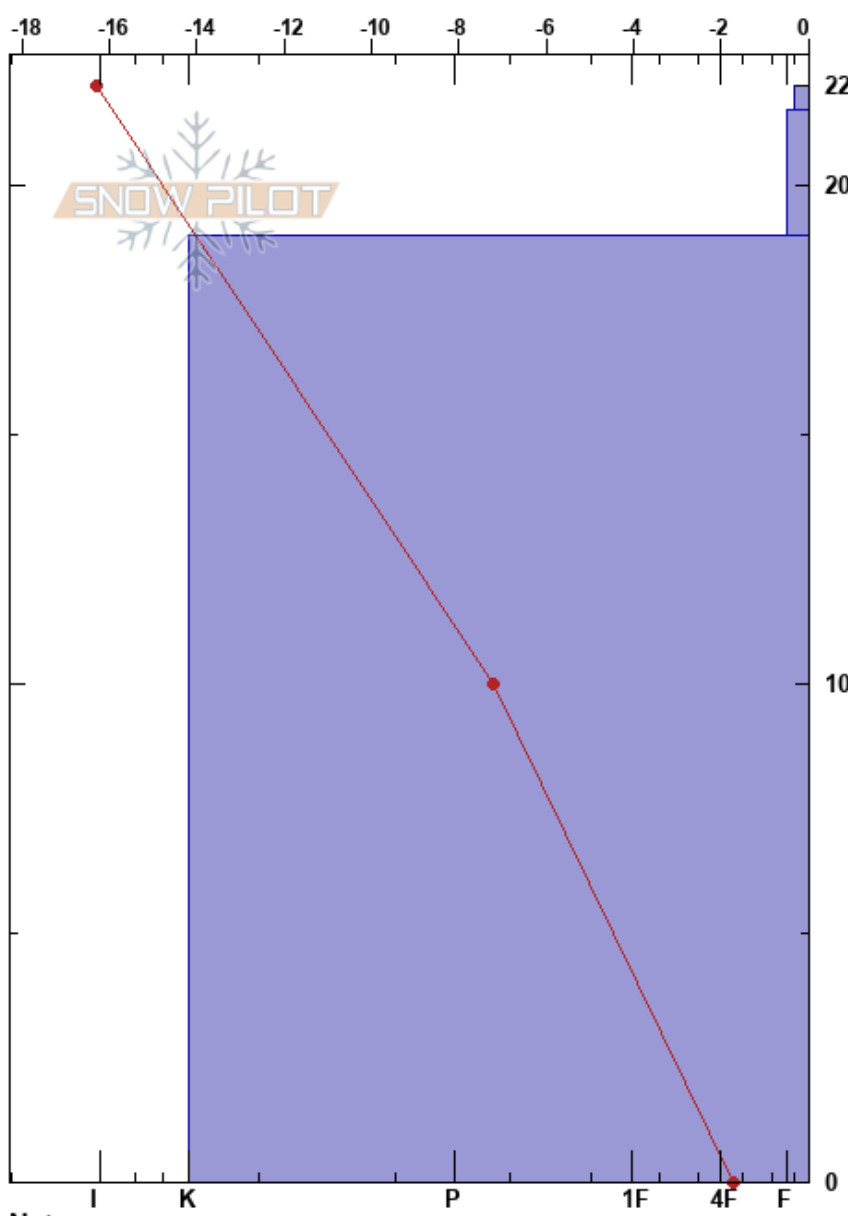

Fagerfjellet low
 Tromsø mainland
 Norway
 Elevation: 44 m
 Aspect: SW

Paul Velsand
 07/02/2017 - 14:00
 Co-ord: 33W 663223E 7722625N
 Slope Angle: 10°
 Wind Loading: no

Stability: Very Good HS:22
 Air Temperature: -9.5°C PF:3
 Sky Cover: CLR
 Precipitation: NO
 Wind: Calm

Layer Notes:

Specifics: Poor pit location

Form	Crystal		ρ kg/m ³	Stability tests & Layer comments
	Size	Moisture		
V	6	D		
□	1	D		
□	2	D		

Notes:

I K P 1F 4F F