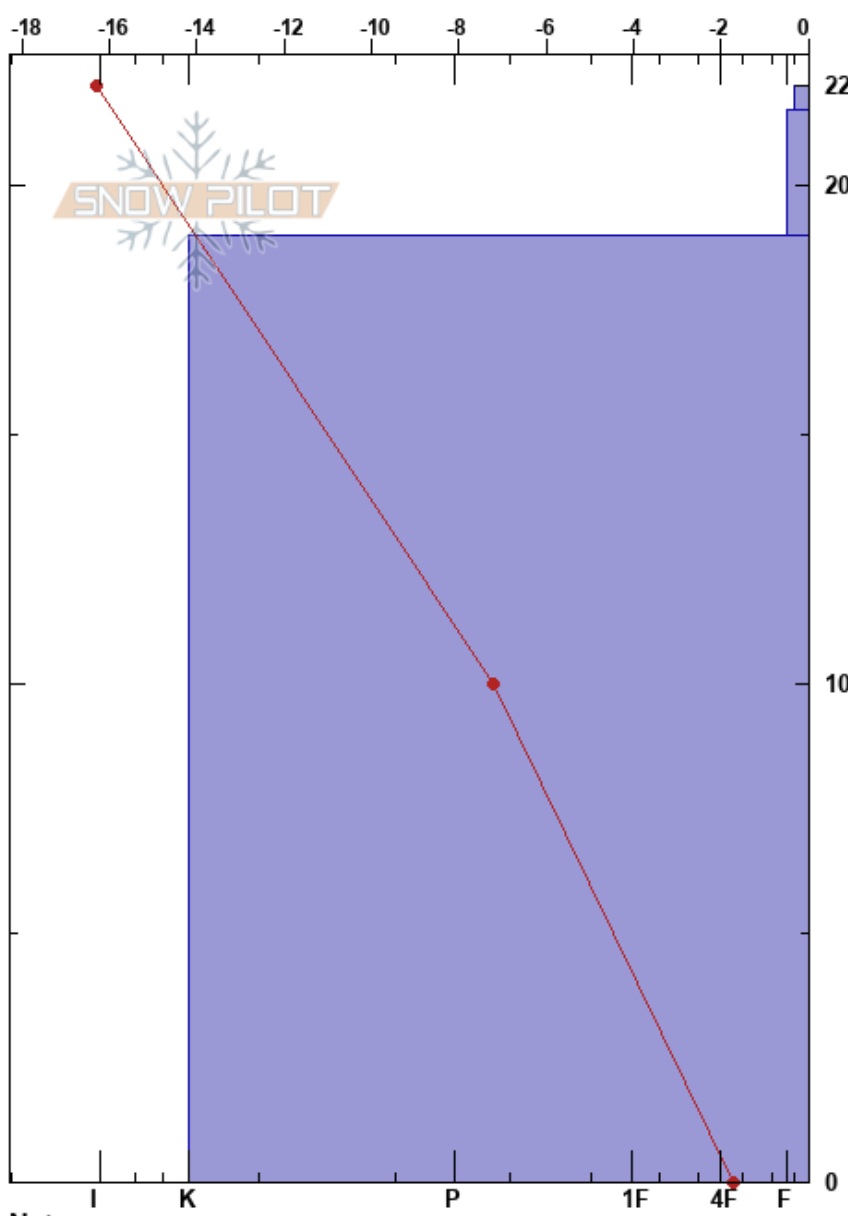

Fagerfjellet low
 Tromsø mainland
 Norway
 Elevation: 44 m
 Aspect: SW

Paul Velsand
 07/02/2017 - 14:00
 Co-ord: 33W 663223E 7722625N
 Slope Angle: 10°
 Wind Loading: no

Stability: Very Good HS:22
 Air Temperature: -9.5°C PF:3
 Sky Cover: CLR
 Precipitation: NO
 Wind: Calm

Layer Notes:

Specifics: Poor pit location

Form	Crystal		Moisture	ρ kg/m ³	Stability tests & Layer comments
	Size				
∇	6		D		
□	1		D		
□	2		D		

Notes:

I K P 1F 4F F