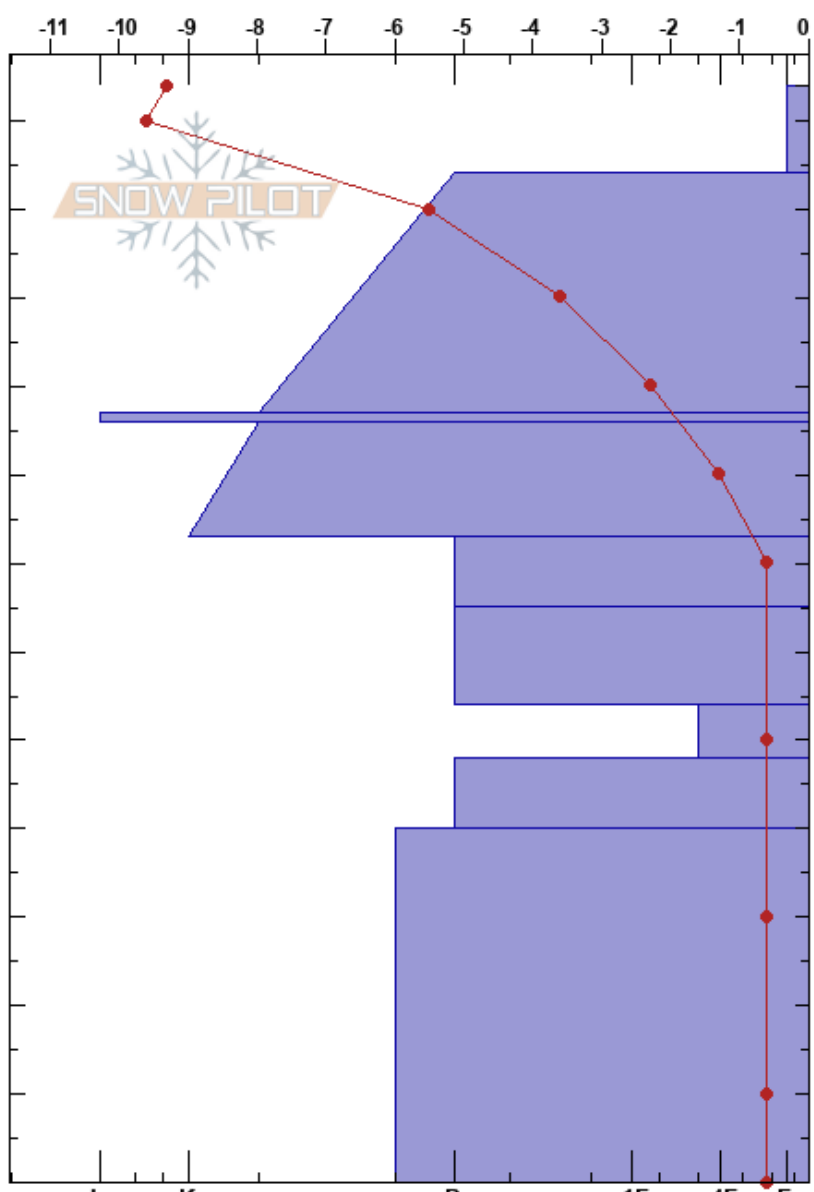

Fagerfjellet high  
 Tromsø mainland  
 Norway  
 Elevation: 469 m  
 Aspect: SW

Paul Velsand  
 07/02/2017 - 10:45  
 Co-ord: 33W 664644E 7721833N  
 Slope Angle: 15°  
 Wind Loading: no

Stability: Good HS:124 Layer Notes:  
 Air Temperature: -2.4°C PF:10  
 Sky Cover: CLR  
 Precipitation: NO  
 Wind: Calm

Specifics: Ski tracks on slope; We skied slope

Form	Crystal		Moisture	$\rho$ kg/m <sup>3</sup>	Stability tests & Layer comments
	Size				
V	3		D		
■	1		D	180	
⊙⊙	0.5-2		D	330	
■			D	380	
⊙⊙	0.5-2		D		
⊙⊙	0.5-1		M	430	
●	0.5		D	380	
⊙⊙	1		M	300	
●	0.5		M	360	
⊙⊙	0.5-3		D	385	