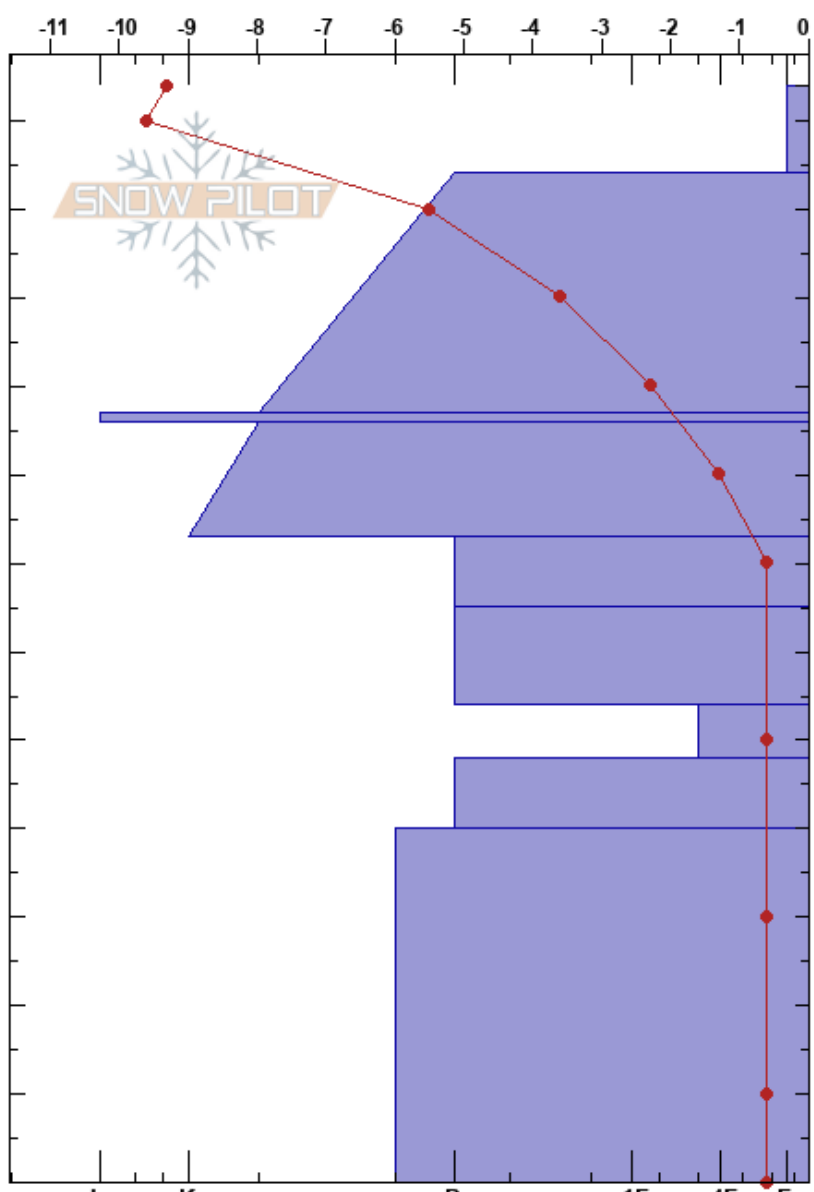

Fagerfjellet high
 Tromsø mainland
 Norway
 Elevation: 469 m
 Aspect: SW

Paul Velsand
 07/02/2017 - 10:45
 Co-ord: 33W 664644E 7721833N
 Slope Angle: 15°
 Wind Loading: no

Stability: Good HS:124 Layer Notes:
 Air Temperature: -2.4°C PF:10
 Sky Cover: CLR
 Precipitation: NO
 Wind: Calm

Specifics: Ski tracks on slope; We skied slope

Form	Crystal		Moisture	ρ kg/m ³	Stability tests & Layer comments
	Size				
V	3		D		
■	1		D	180	
⊙⊙	0.5-2		D	330	
■			D	380	
⊙⊙	0.5-2		D		
⊙⊙	0.5-1		M	430	
●	0.5		D	380	
⊙⊙	1		M	300	
●	0.5		M	360	
⊙⊙	0.5-3		D	385	