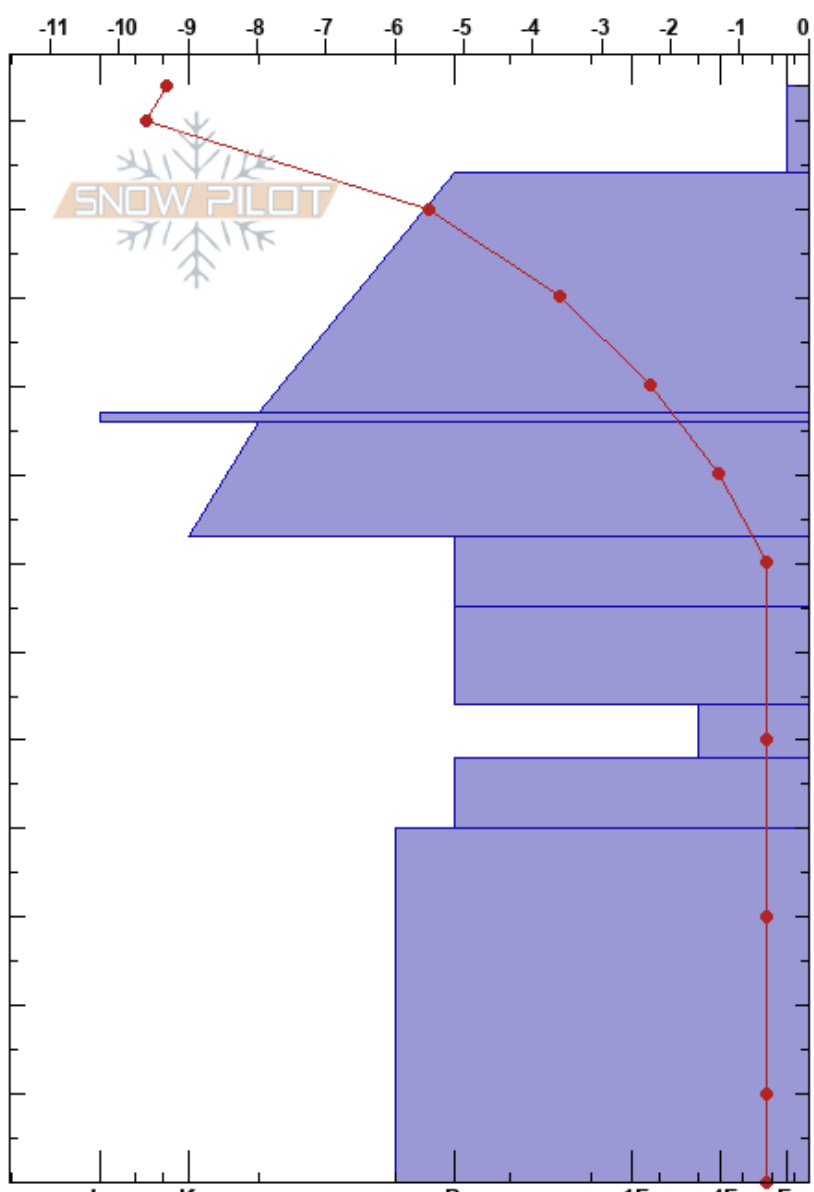

Fagerfjellet high
 Tromsø mainland
 Norway
 Elevation: 469 m
 Aspect: SW

Paul Velsand
 07/02/2017 - 10:45
 Co-ord: 33W 664644E 7721833N
 Slope Angle: 15°
 Wind Loading: no

Stability: Good HS:124 Layer Notes:
 Air Temperature: -2.4°C PF:10
 Sky Cover: CLR
 Precipitation: NO
 Wind: Calm

Specifics: Ski tracks on slope; We skied slope

Form	Crystal		Moisture	ρ kg/m ³	Stability tests & Layer comments
	Size				
V	3		D		
■	1		D	180	
⊙⊙	0.5-2		D	330	
■			D	380	
⊙⊙	0.5-2		D	380	
⊙⊙	0.5-1		M	430	
●	0.5		D	380	
⊙⊙	1		M	300	
●	0.5		M	360	
⊙⊙	0.5-3		D	385	