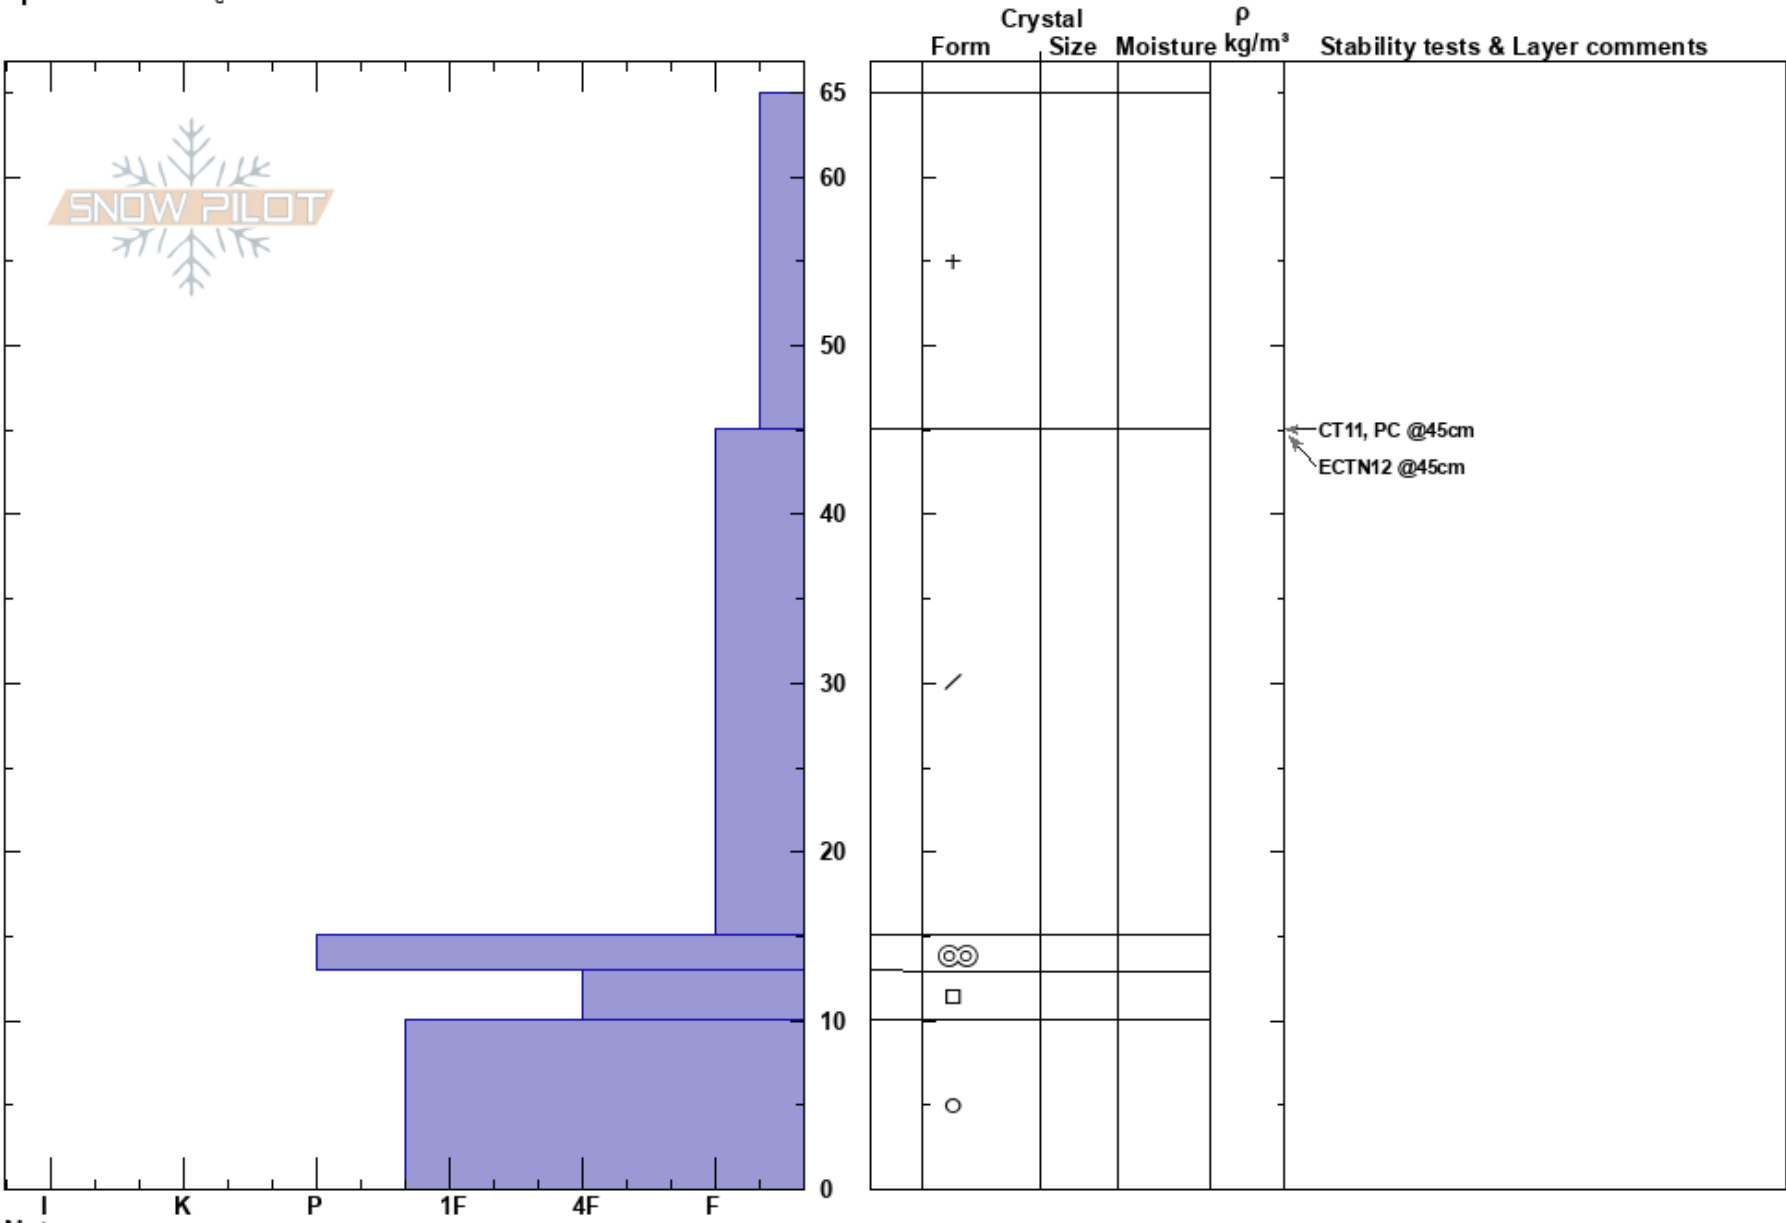

lower apron
 Bridger Range
 MT
Elevation: 7600 ft
Aspect: 70°
Specifics: Cracking

peter carse
 10/20/2019 - 11:00am
Co-ord: 45.82497N, -110.92474W
Slope Angle: 29°
Wind Loading:

Stability:
Air Temperature: 27°C
Sky Cover: OVC
Precipitation: S1
Wind: N Light Breeze

Layer Notes:

Notes: