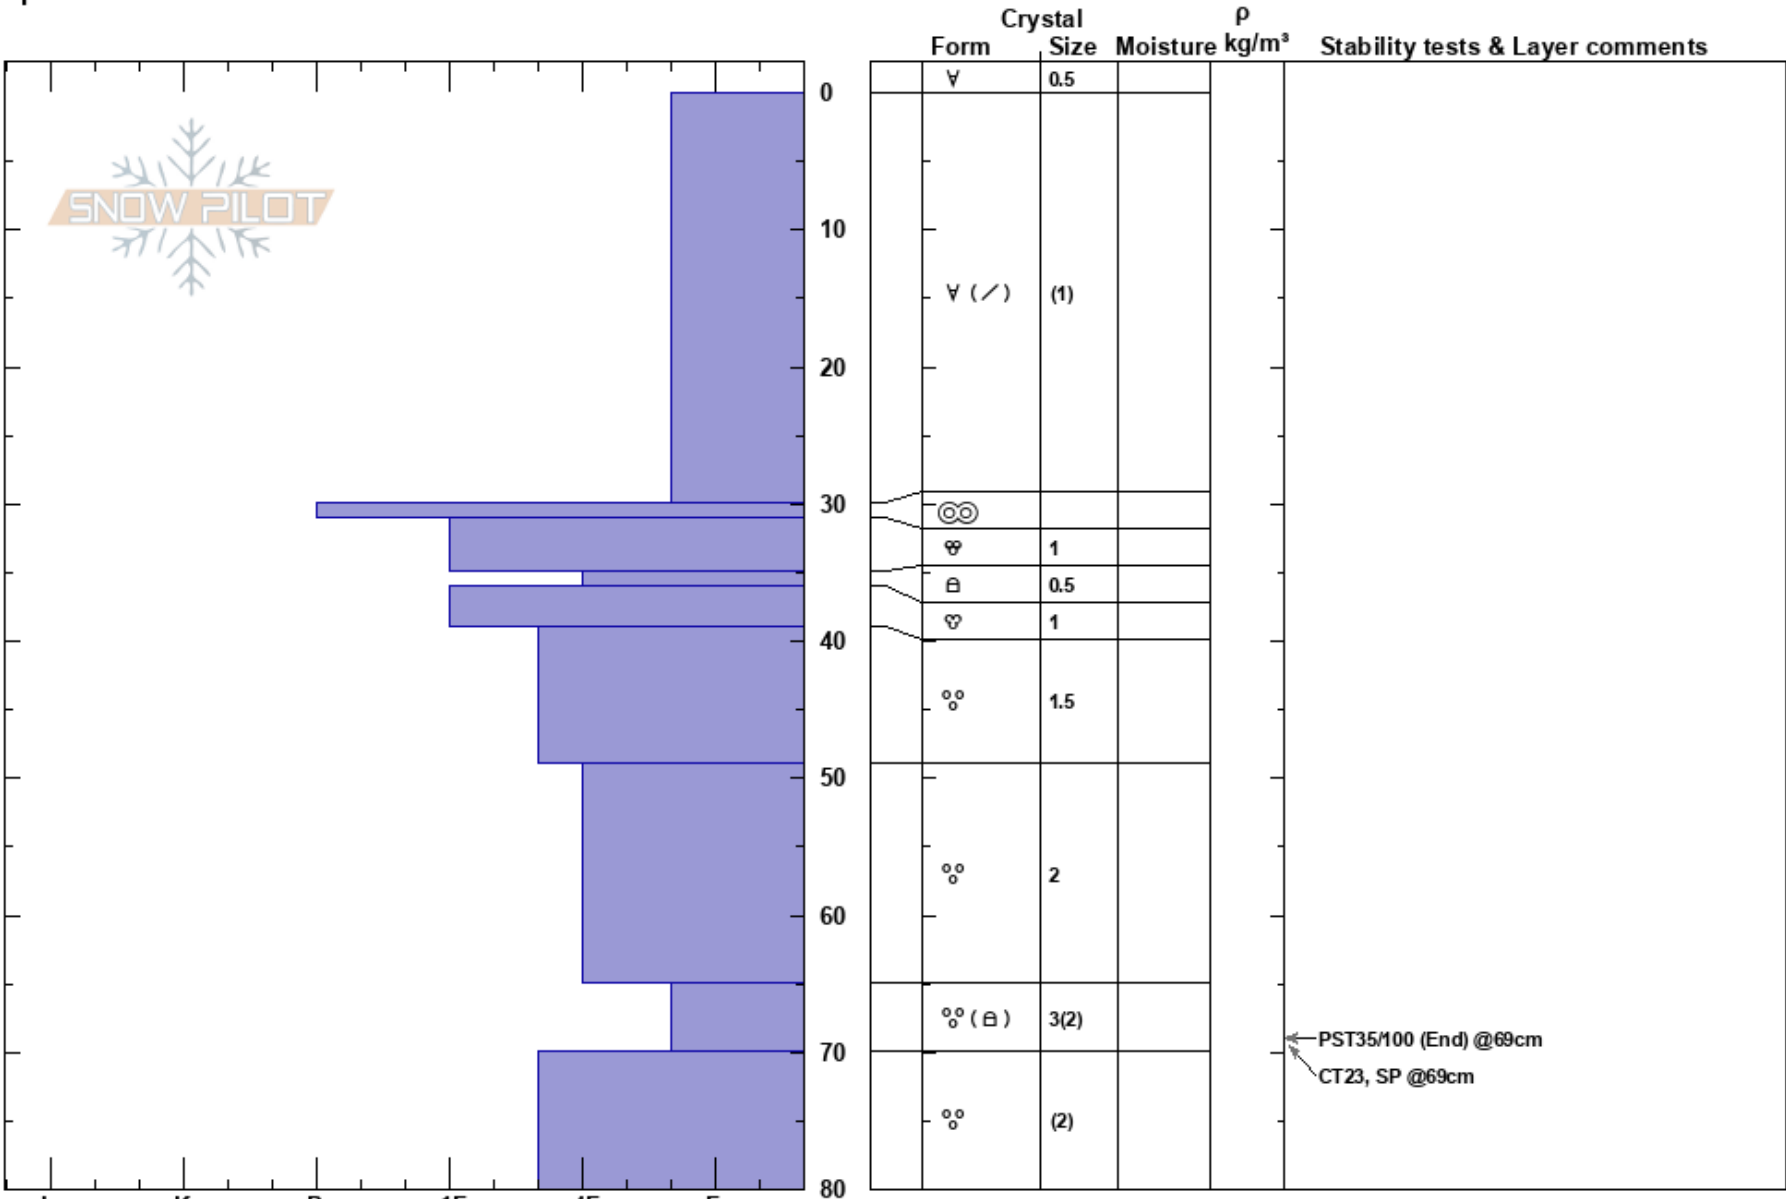

Avalancha N4 Garibaldi  
 Garibaldi  
 Argentina  
 Elevation: 475 m  
 Aspect:  
 Specifics:

GONZALO VALDES  
 11/10/2019 - 01:00  
 Co-ord: -54.69151S, -67.82983W  
 Slope Angle: 33°  
 Wind Loading: yes

Stability:  
 Air Temperature: 0°C  
 Sky Cover: BKN  
 Precipitation: S-1  
 Wind: NW Light Breeze

HS:80  
 PF:30  
 Layer Notes:

Notes: HS 150 cm, HST 30 cm,

PST35/100 (End) @69cm  
 CT23, SP @69cm