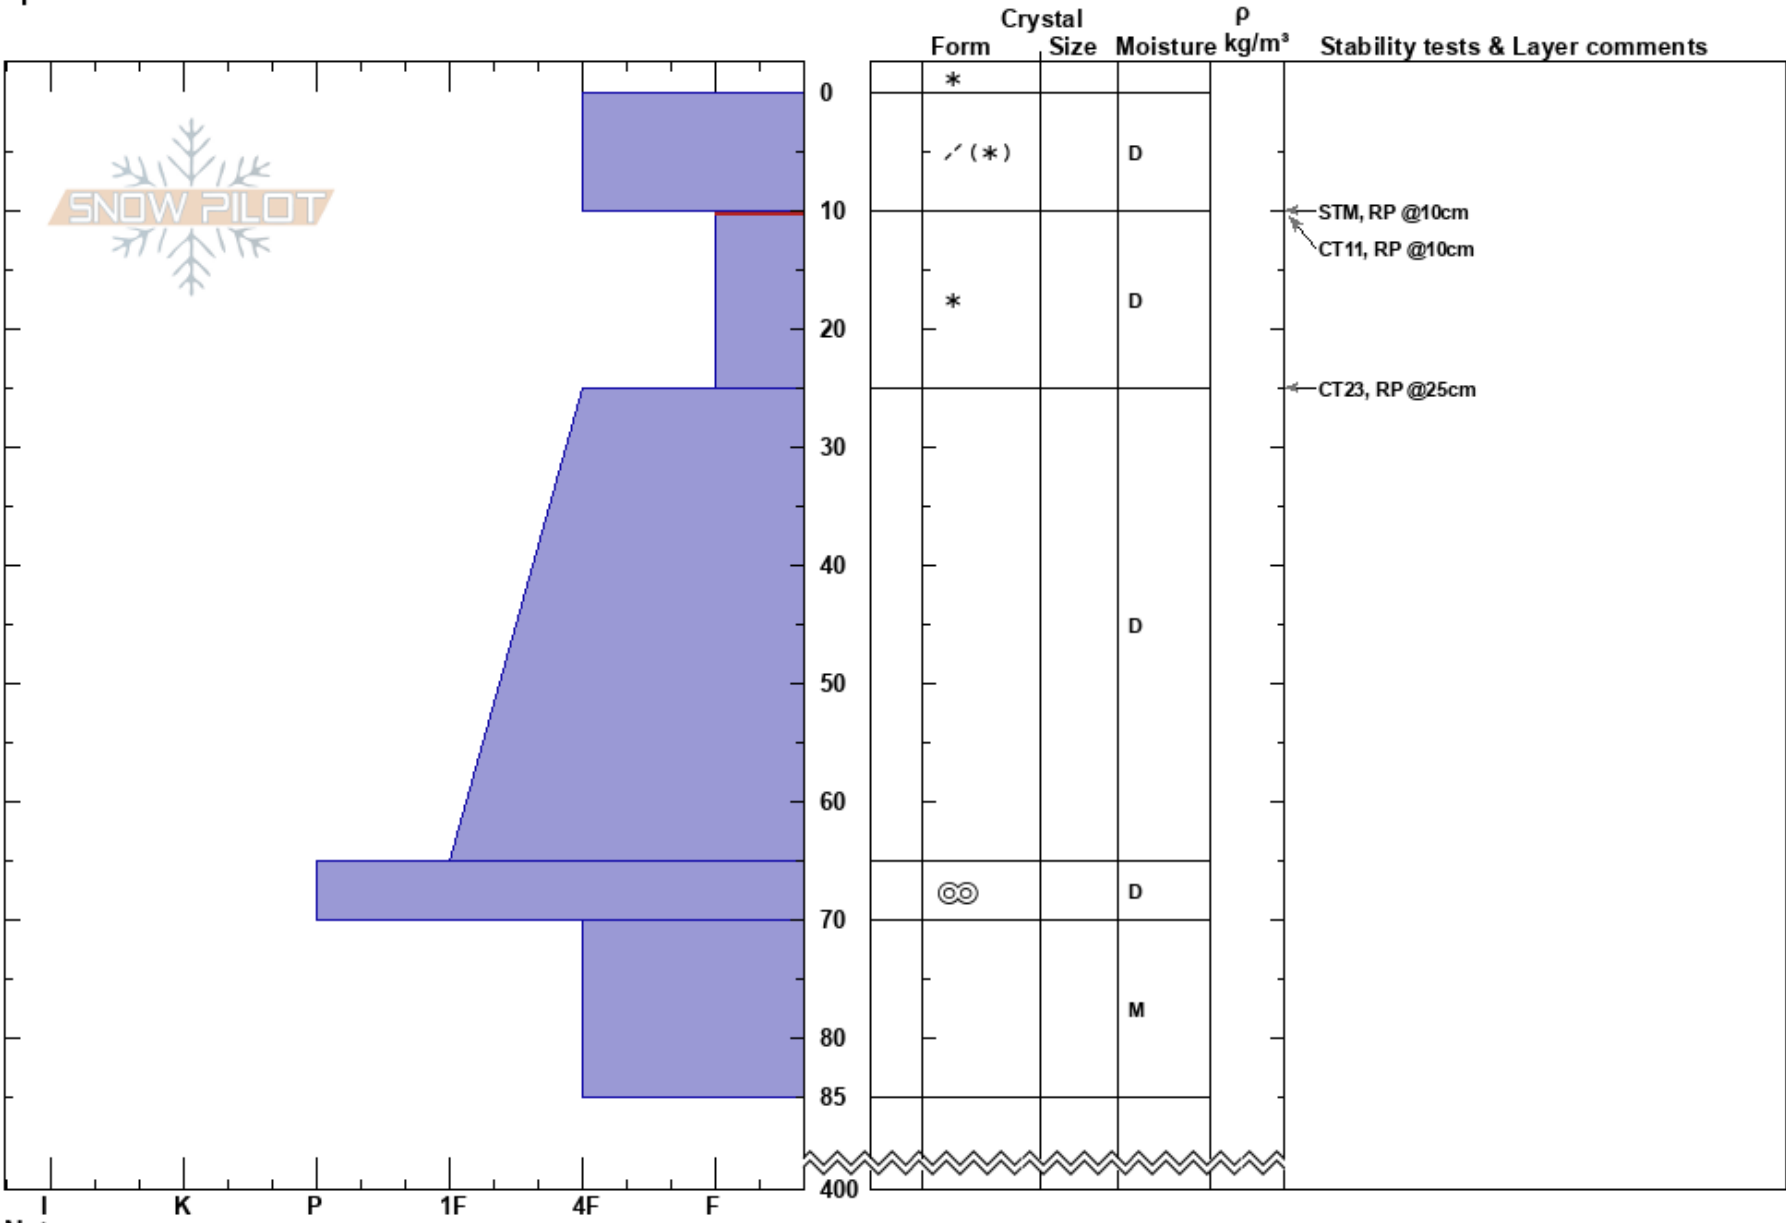

Gaucho, CL  
 Andes  
 Chile  
 Elevation: 4900 ft  
 Aspect: S  
 Specifics:

Michael Barney  
 02/10/2019 - 10:00  
 Co-ord: -43.55522N, -71.93806W  
 Slope Angle: 36°  
 Wind Loading: previous

Stability:  
 Air Temperature: -8°C  
 Sky Cover: SCT  
 Precipitation: NO  
 Wind: W Light Breeze

HS:400  
 PF:35 10-25cm:Problematic layer

Notes: