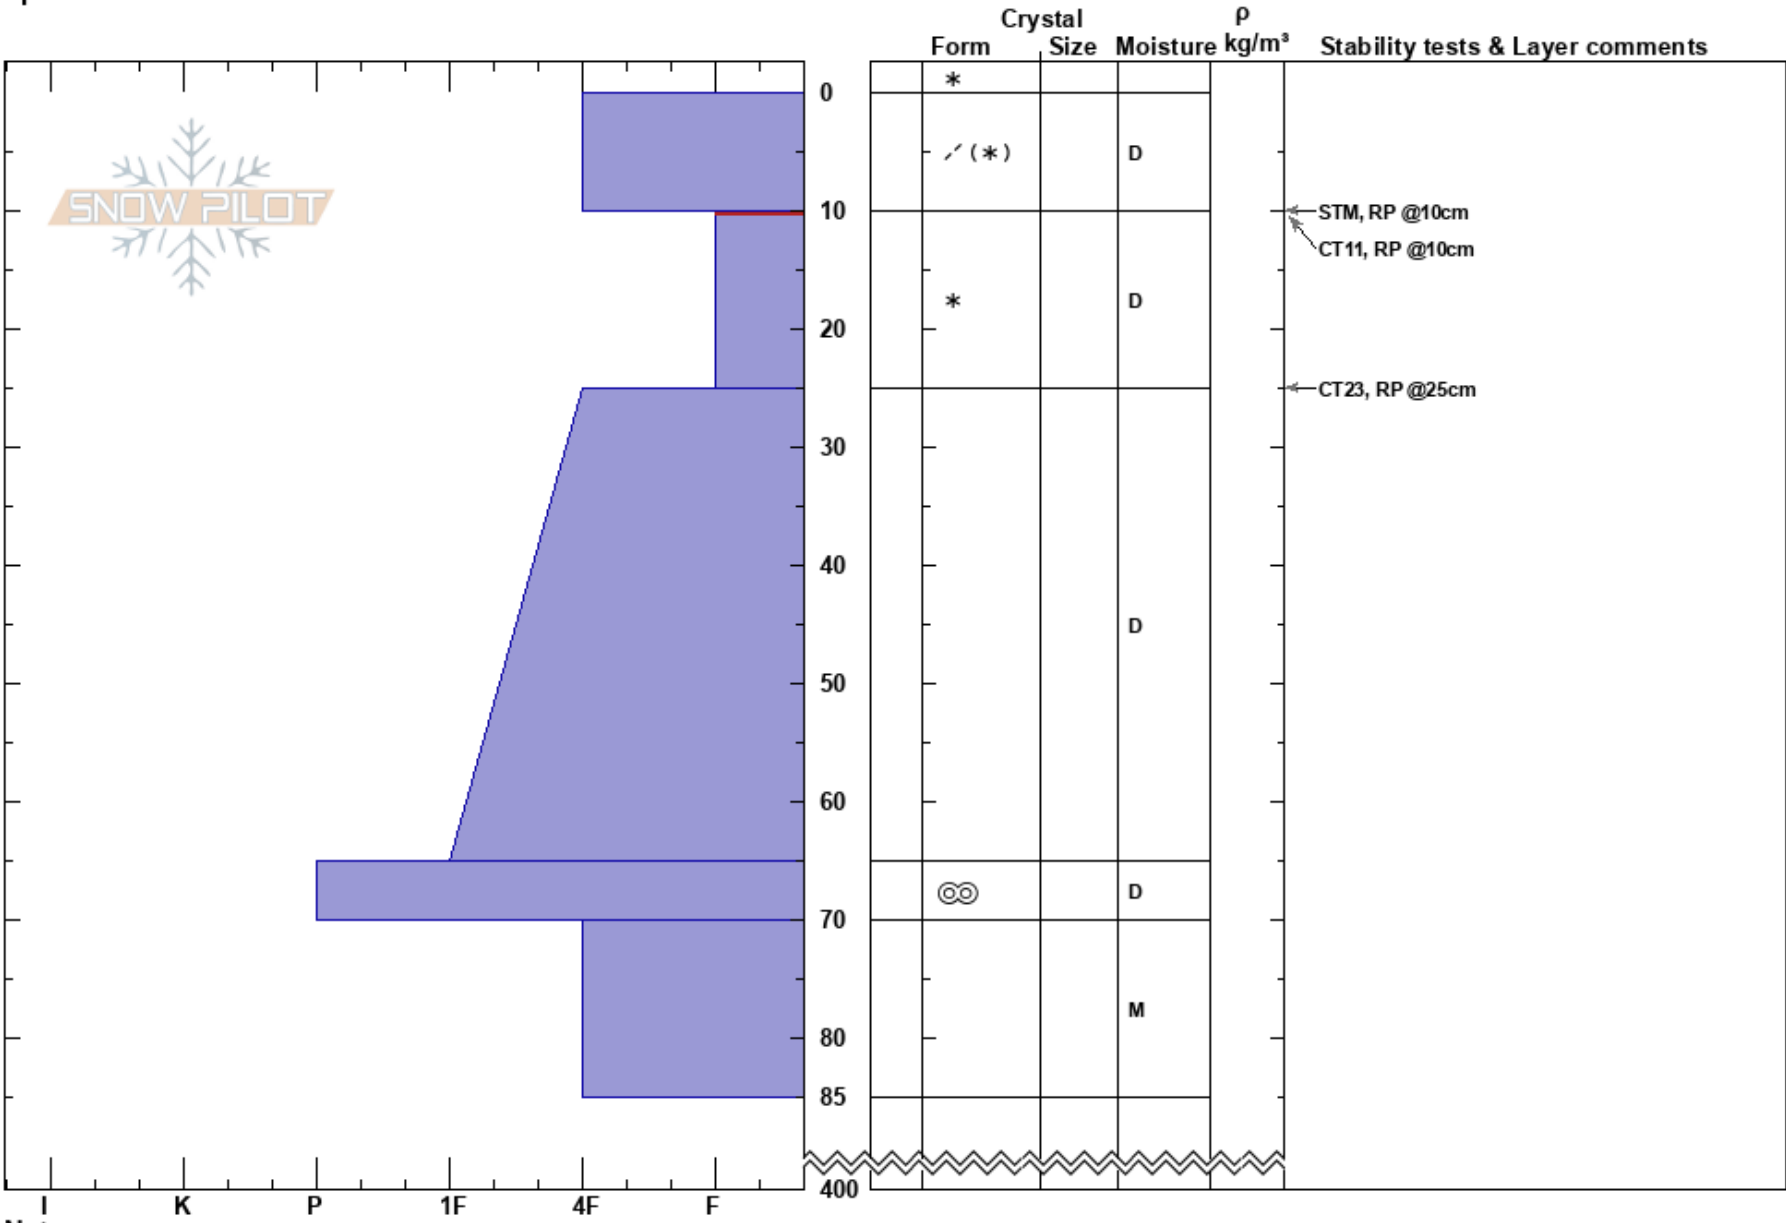

Gaucho, CL
 Andes
 Chile
 Elevation: 4900 ft
 Aspect: S
 Specifics:

Michael Barney
 02/10/2019 - 10:00
 Co-ord: -43.55522N, -71.93806W
 Slope Angle: 36°
 Wind Loading: previous

Stability:
 Air Temperature: -8°C
 Sky Cover: SCT
 Precipitation: NO
 Wind: W Light Breeze

HS:400
 PF:35 10-25cm:Problematic layer

Notes: