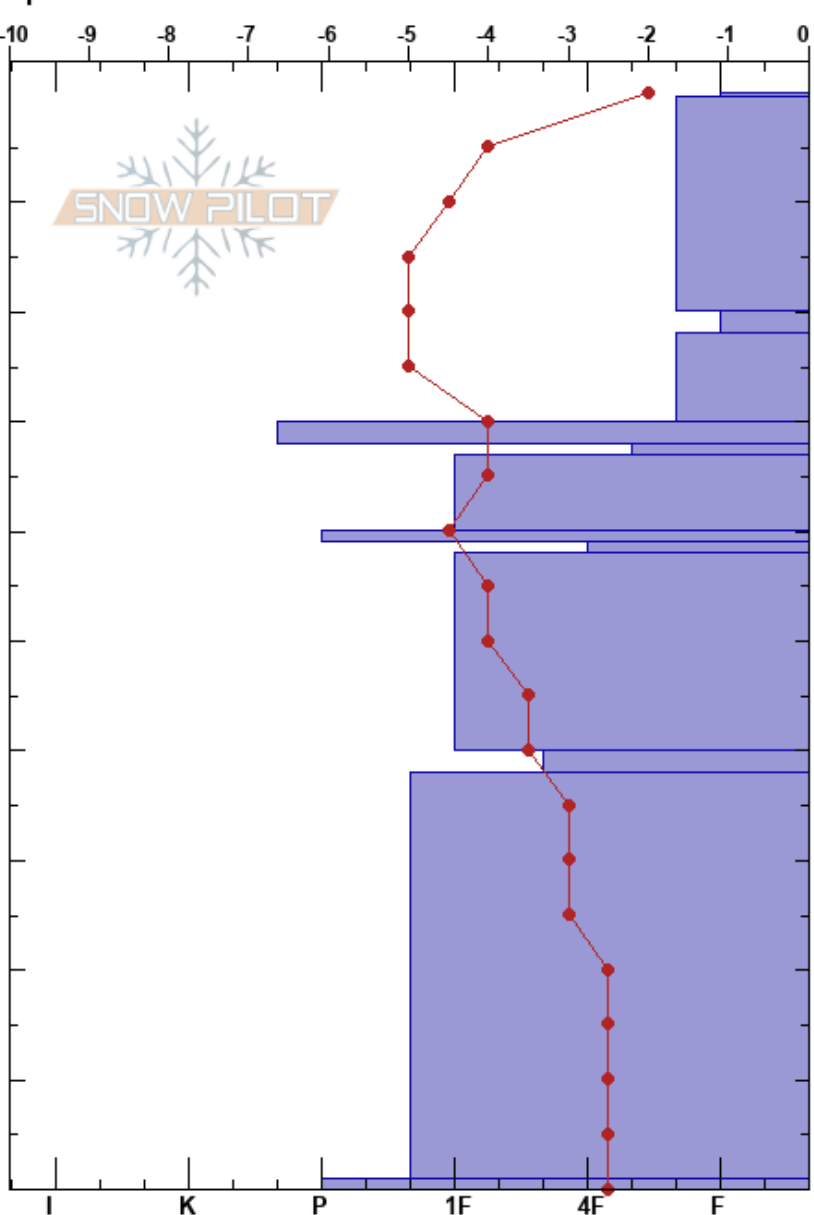

Mt Gla.Martial.cumbre
 Glaciar Martial
 Argentina
 Elevation: 1257 m
 Aspect: E
 Specifics:

GONZALO VALDES
 03/10/2019 - 03:00
 Co-ord: -54.78775S, -68.41637W
 Slope Angle: 33°
 Wind Loading: yes

Stability:
 Air Temperature: -1.5°C PF:29
 Sky Cover: BKN
 Precipitation: NO
 Wind: W Moderate

Layer Notes:

Form	Crystal		Moisture	ρ kg/m ³	Stability tests & Layer comments
	Size				
/	0.5				
/ (∅)	0.5			20	
/ (□)	0.5(1)			20	
⋈	3			20	← CT4, SP @21cm
/ (□)	0.5(0.5)				
⊙					
□ (●)	0.5(0.5)			30	← CT11, PC @32cm
● (●)	0.5(0.5)				
=					
⊖ (●)	0.5(0.5)			21	
.	0.5			29	
.					
.	0.5			29	← CT24, RP @60cm
.					
⊙					

Notes: HS 200 cm. HST 30 cm.