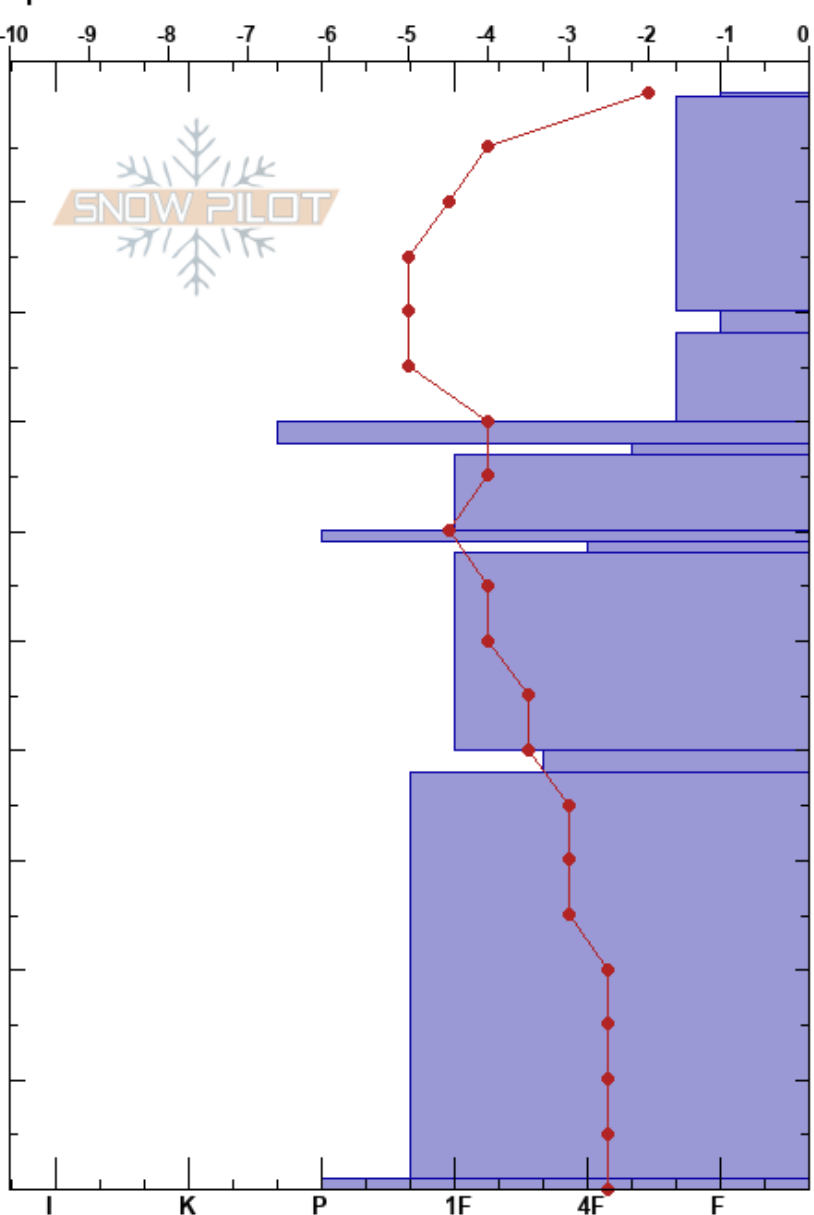

Mt Gla.Martial.cumbre
 Glaciar Martial
 Argentina
 Elevation: 1257 m
 Aspect: E
 Specifics:

GONZALO VALDES
 03/10/2019 - 03:00
 Co-ord: -54.78775S, -68.41637W
 Slope Angle: 33°
 Wind Loading: yes

Stability:
 Air Temperature: -1.5°C PF:29
 Sky Cover: BKN
 Precipitation: NO
 Wind: W Moderate

Layer Notes:

Form	Crystal		Moisture	ρ kg/m ³	Stability tests & Layer comments
	Size				
/	0.5				
/ (∅)	0.5			20	
/ (□)	0.5(1)			20	
⋈	3			20	← CT4, SP @21cm
/ (□)	0.5(0.5)				
⊙				30	← CT11, PC @32cm
□ (●)	0.5(0.5)				
● (●)	0.5(0.5)				
=				21	
⊖ (●)	0.5(0.5)				
•	0.5			29	
• (⊖)				29	← CT24, RP @60cm
•	0.5				
⊙					

Notes: HS 200 cm. HST 30 cm.