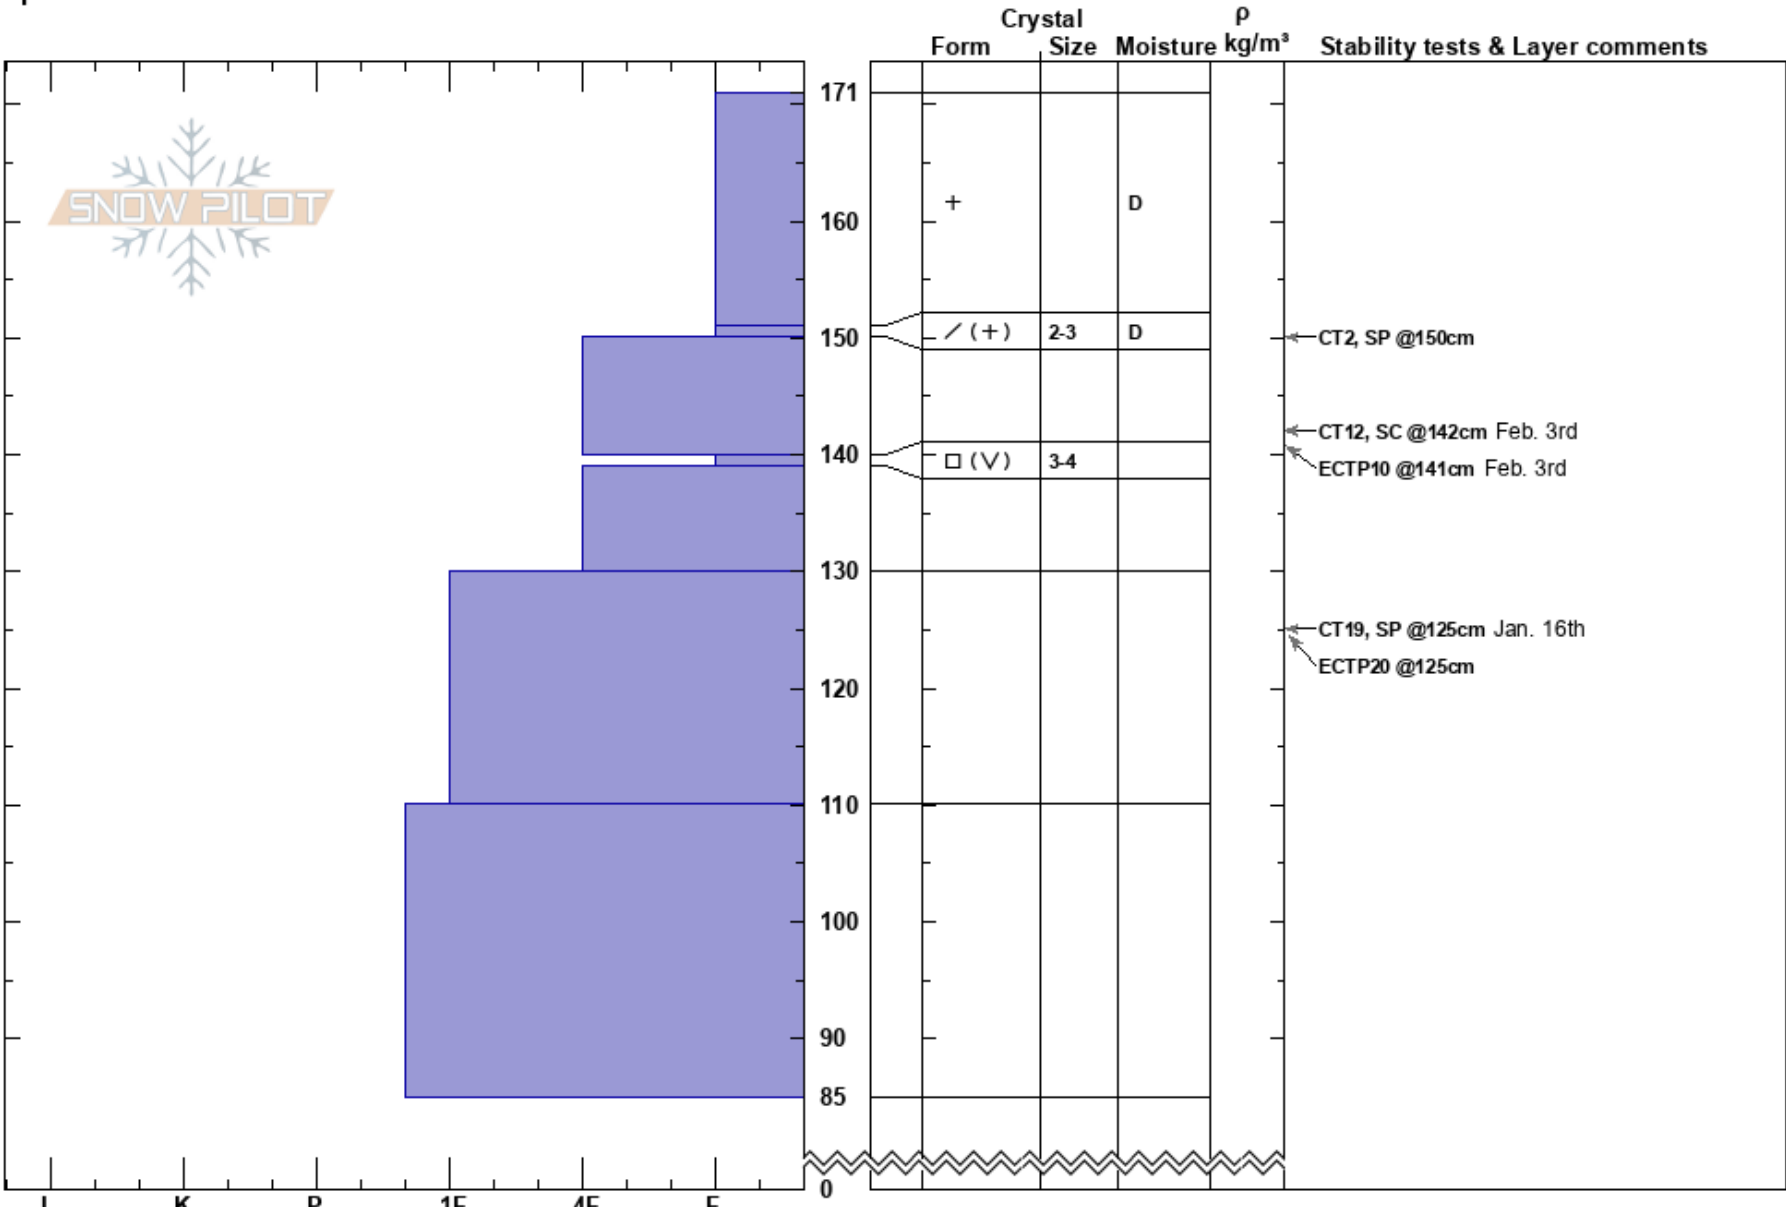

Rudis Bowl
 purcell
 BC
Elevation: 2246 m
Aspect: NE
Specifics:

Walter Steinkogler
 06/02/2017 - 00:05
Co-ord:
Slope Angle: 18°
Wind Loading: previous

Stability:
Air Temperature: -15°C
Sky Cover: OVC
Precipitation: S-1
Wind: Calm

HS: 171
PS: 51 151-150cm: Problematic layer

Notes: open tree area. representative for the area.