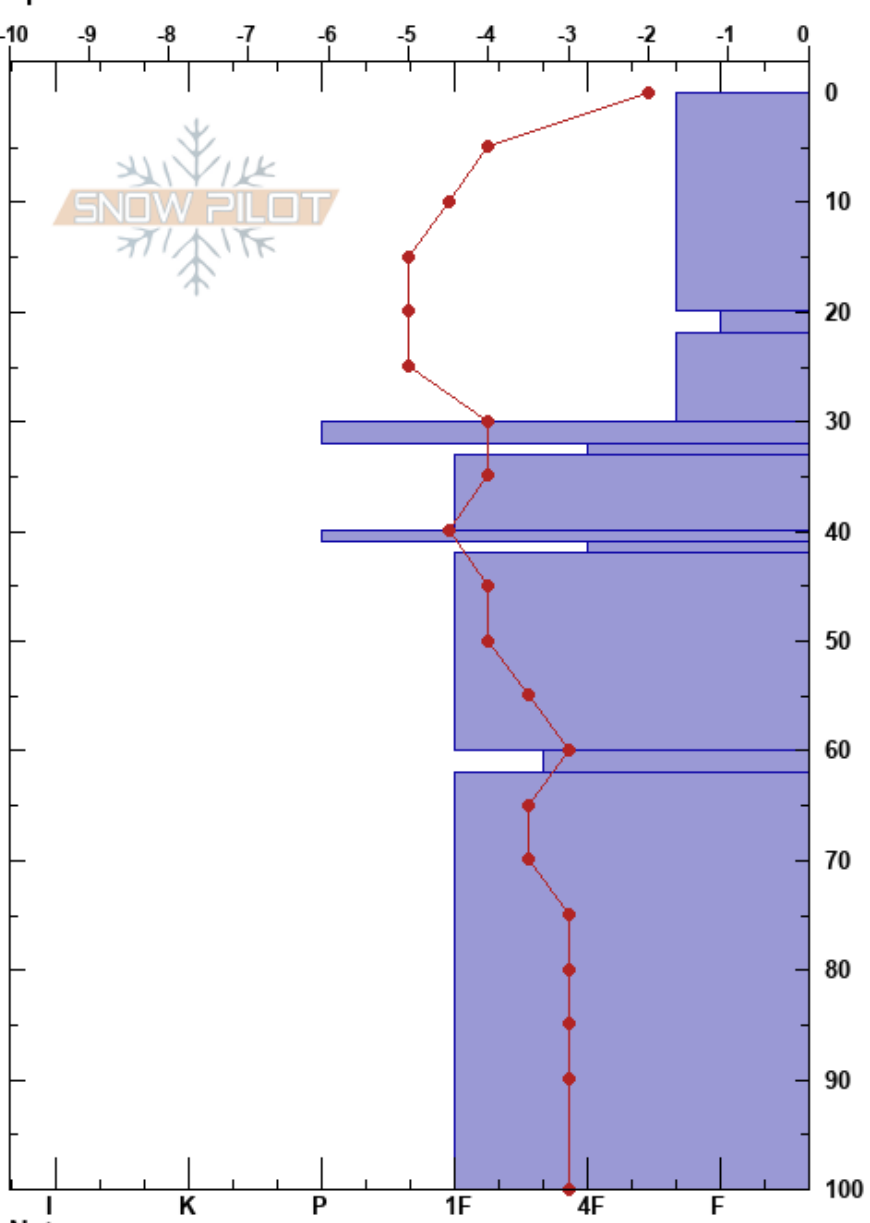

Mt Gla.Martial.cumbre
 Glaciar Martial
 Argentina
 Elevation: 1257 m
 Aspect: E
 Specifics:

GONZALO VALDES
 03/10/2019 - 16:00
 Co-ord:
 Slope Angle: 33°
 Wind Loading: yes

Stability:
 Air Temperature: -1.5°C PF:28
 Sky Cover: BKN
 Precipitation: NO
 Wind: SW Moderate

Layer Notes:

| Form | Crystal | | ρ kg/m³ | Stability tests & Layer comments |
|-------|----------|----------|---------|----------------------------------|
| | Size | Moisture | | |
| ∅ | | | 20 | |
| / (∅) | 0.5(0.5) | | 20 | |
| ⊘ | 3 | | | ← CT3, SP @20cm |
| / | | | | |
| ⊙ | | | 30 | |
| ⊖ | | | | |
| ⊙ | | | | |
| ⊖ | 0.5 | | 21 | |
| . | 0.5 | | 29 | |
| ⊖ | 0.5 | | 29 | |
| . | | | | |

Notes: HS 200 cm