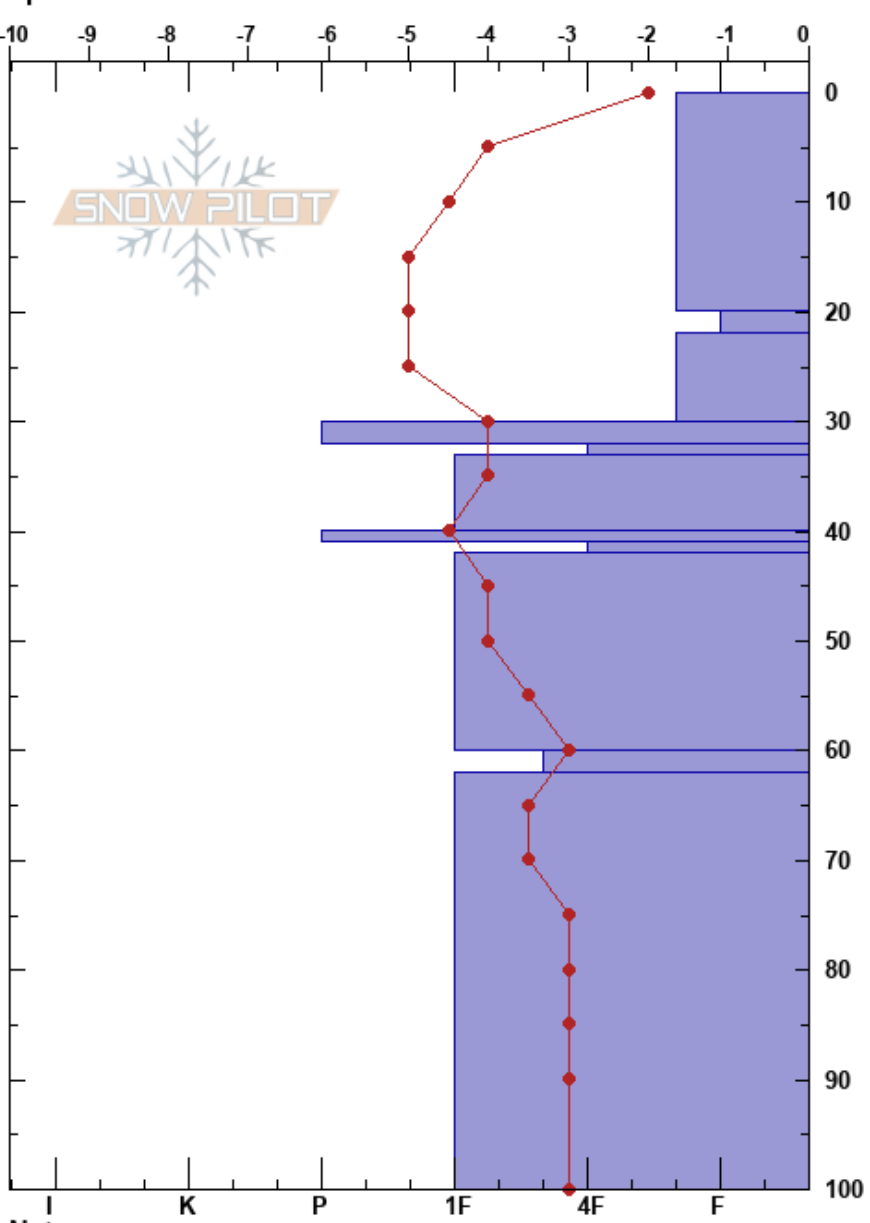

Mt Gla.Martial.cumbre
 Glaciar Martial
 Argentina
 Elevation: 1257 m
 Aspect: E
 Specifics:

GONZALO VALDES
 03/10/2019 - 16:00
 Co-ord:
 Slope Angle: 33°
 Wind Loading: yes

Stability:
 Air Temperature: -1.5°C PF:28
 Sky Cover: BKN
 Precipitation: NO
 Wind: SW Moderate

Layer Notes:

Form	Crystal		Moisture	ρ kg/m³	Stability tests & Layer comments
	Size				
∅				20	
/ (∅)	0.5(0.5)			20	
⊗	3				← CT3, SP @20cm
/					
⊙				30	
⊖					
⊙					
⊖	0.5			21	
.	0.5			29	
⊖	0.5			29	
.					

Notes: HS 200 cm