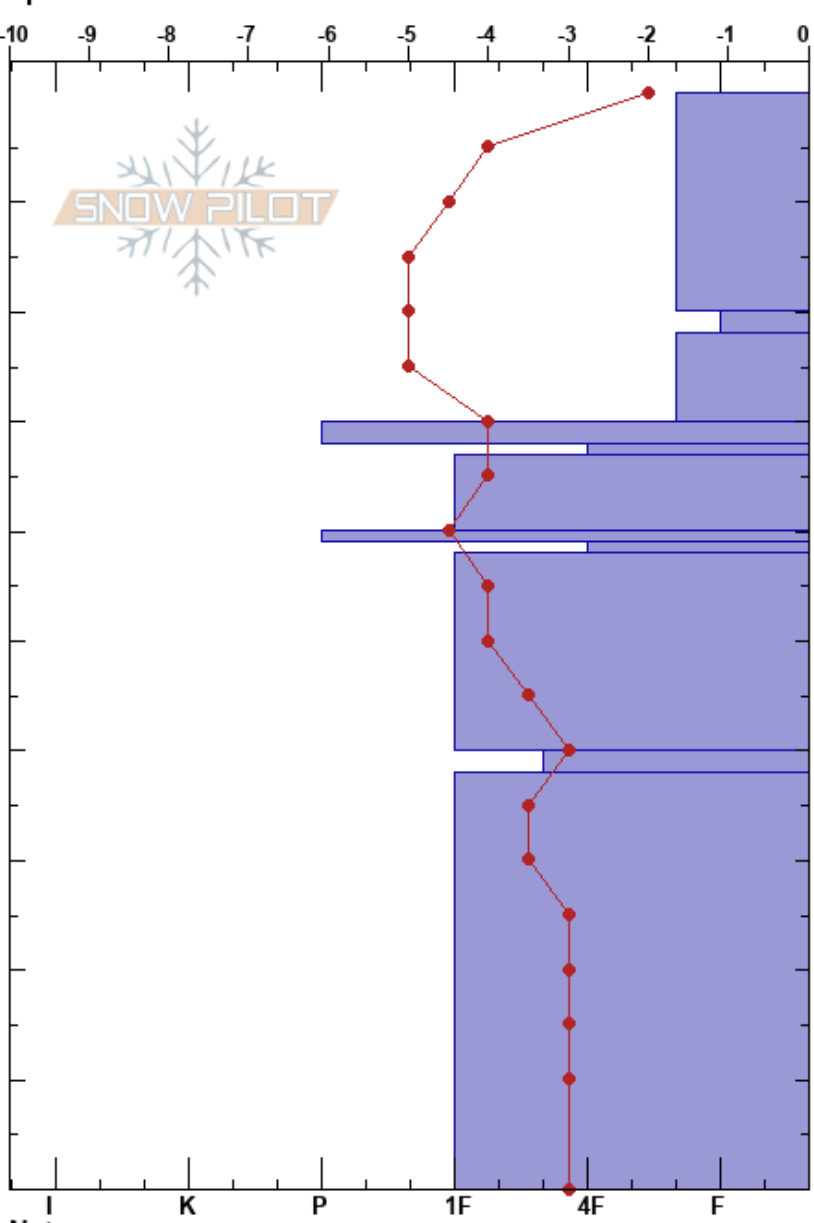

Mt Gla.Martial.cumbre
 Glaciar Martial
 Argentina
 Elevation: 1257 m
 Aspect: E
 Specifics:

GONZALO VALDES
 03/10/2019 - 16:00
 Co-ord:
 Slope Angle: 33°
 Wind Loading: yes

Stability:
 Air Temperature: -1.5°C PF:28
 Sky Cover: BKN
 Precipitation: NO
 Wind: SW Moderate

Layer Notes:

Form	Crystal		Moisture	ρ kg/m³	Stability tests & Layer comments
	Size				
∅				20	
/ (∅)	0.5(0.5)			20	
⊗	3				← CT3, SP @20cm
/					
⊙				30	
⊖					
⊙					
⊖	0.5			21	
.	0.5			29	
⊖	0.5			29	
.					

Notes: HS 200 cm