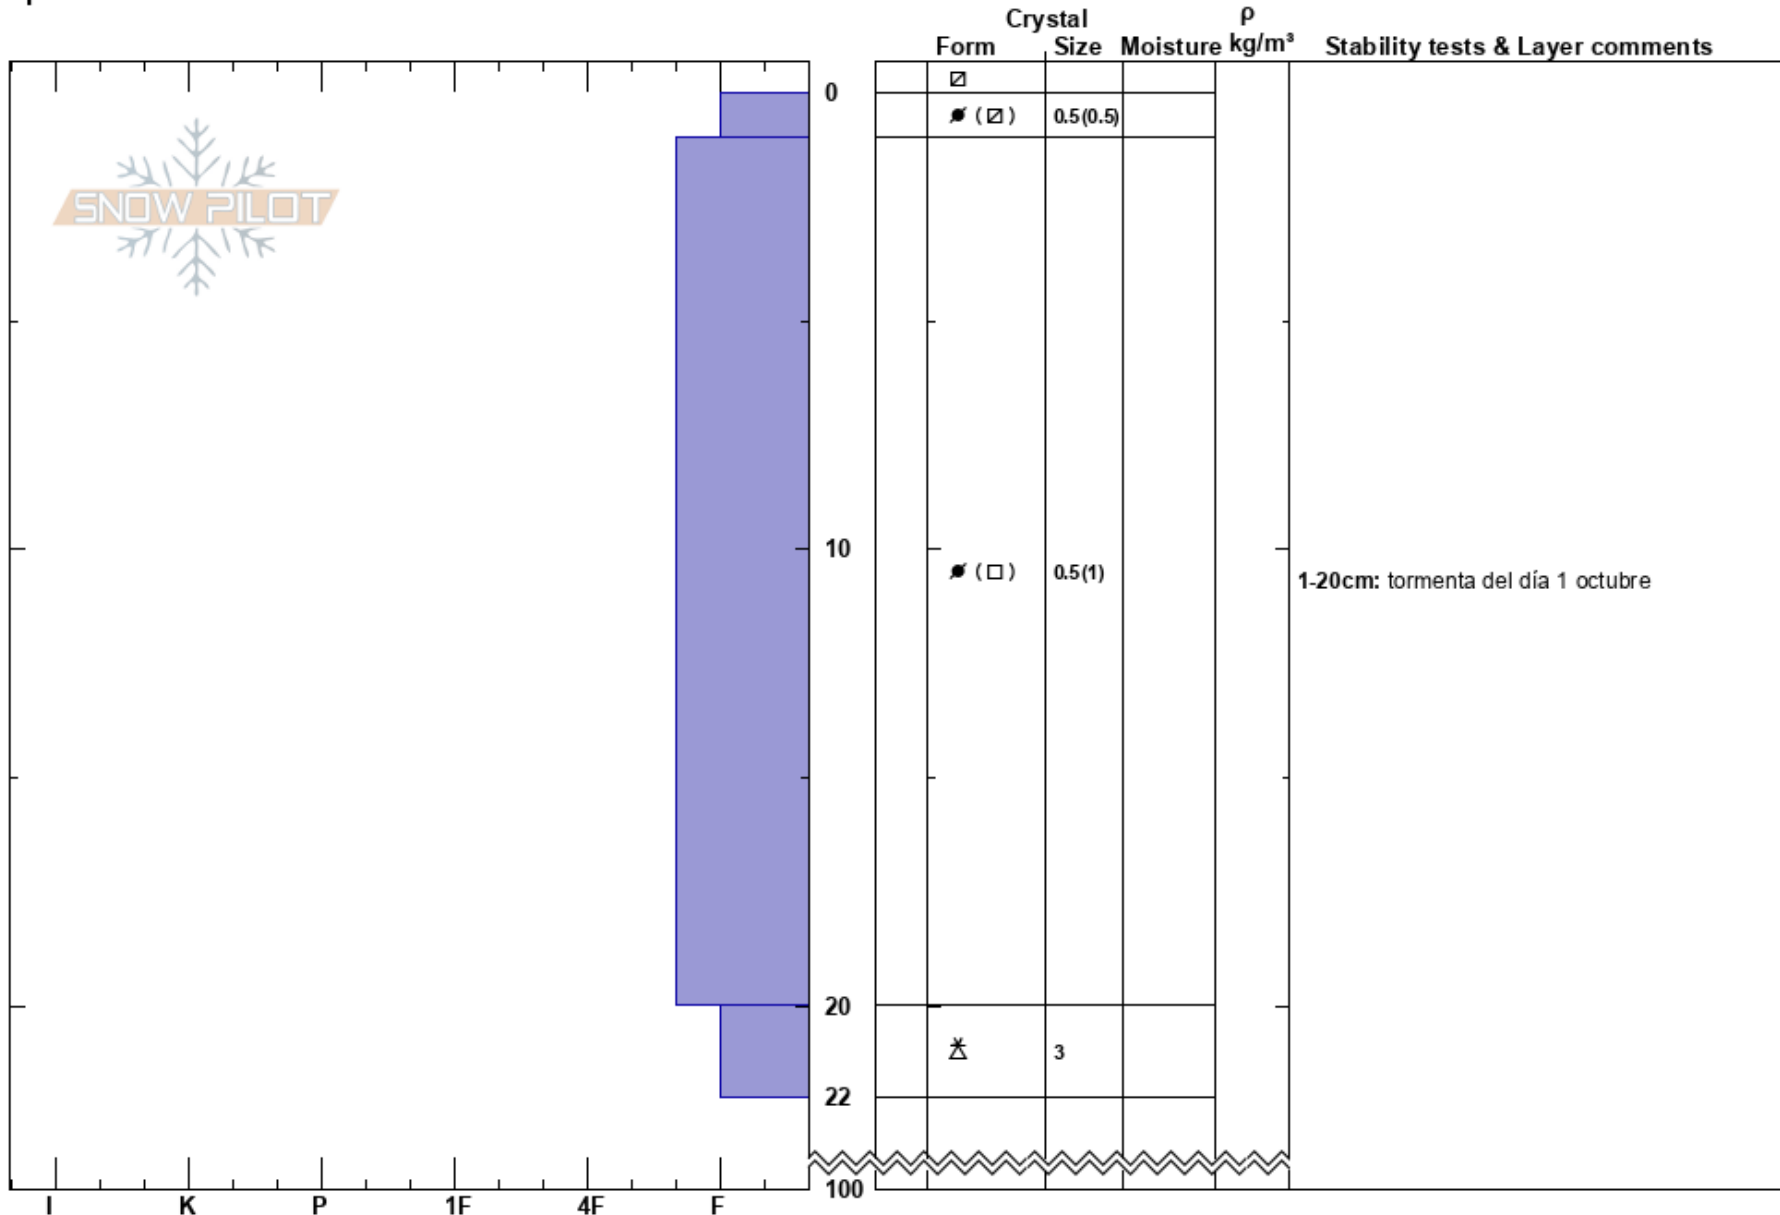

Mt Gla.Martial.cumbre  
 Glaciar Martial  
 Argentina  
 Elevation: 1257 m  
 Aspect: E  
 Specifics:

GONZALO VALDES  
 03/10/2019 - 07:00  
 Co-ord: -54.78773S, -68.41670W  
 Slope Angle: 33°  
 Wind Loading: yes

Stability:  
 Air Temperature: -1.5°C  
 Sky Cover: BKN  
 Precipitation: NO  
 Wind: SW Moderate

HS:100  
 PF:28  
 Layer Notes:  
 1-20cm: tormenta del día 1 octubre  
 1-20cm: Problematic layer

Notes: HS 200 cm.