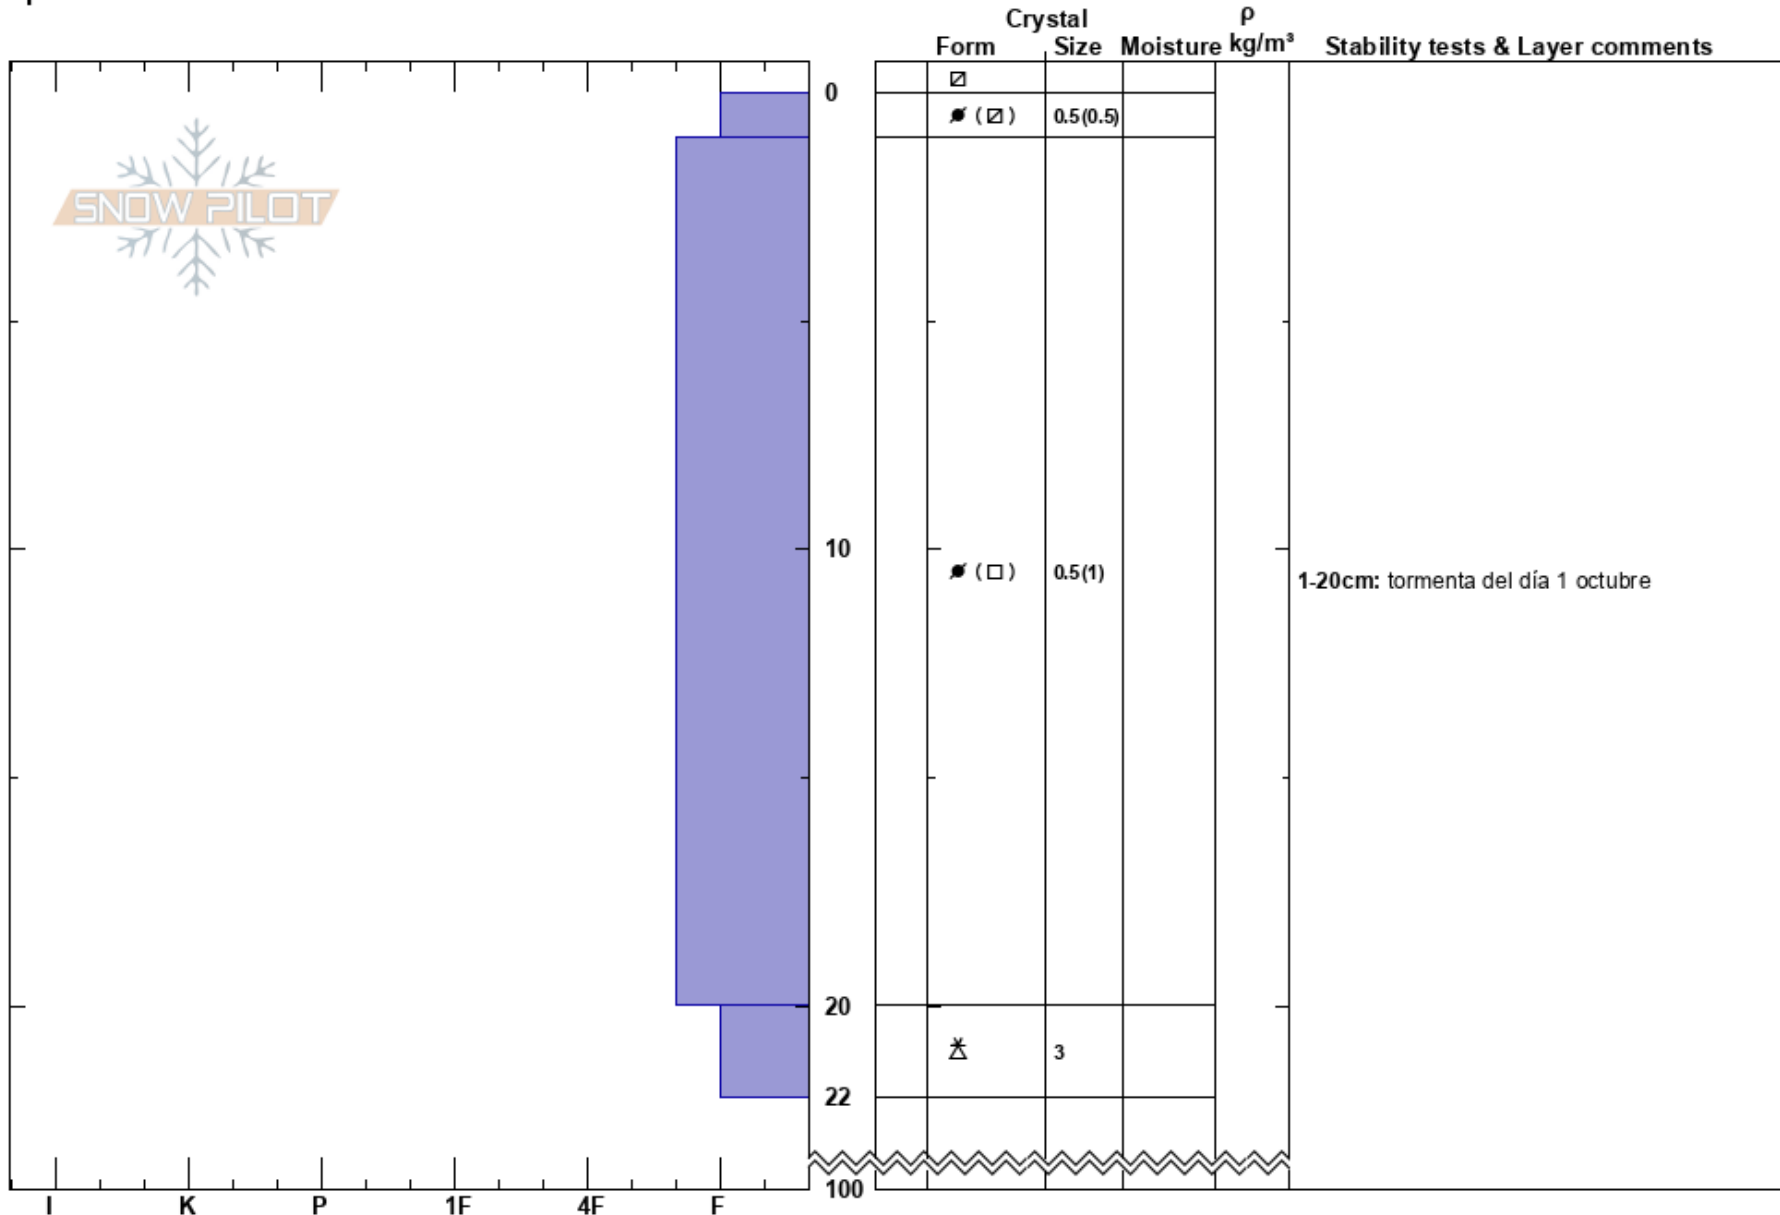

Mt Gla.Martial.cumbre
 Glaciar Martial
 Argentina
 Elevation: 1257 m
 Aspect: E
 Specifics:

GONZALO VALDES
 03/10/2019 - 07:00
 Co-ord: -54.78773S, -68.41670W
 Slope Angle: 33°
 Wind Loading: yes

Stability:
 Air Temperature: -1.5°C
 Sky Cover: BKN
 Precipitation: NO
 Wind: SW Moderate

HS:100
 PF:28
 Layer Notes:
 1-20cm: tormenta del día 1 octubre
 1-20cm: Problematic layer

Notes: HS 200 cm.