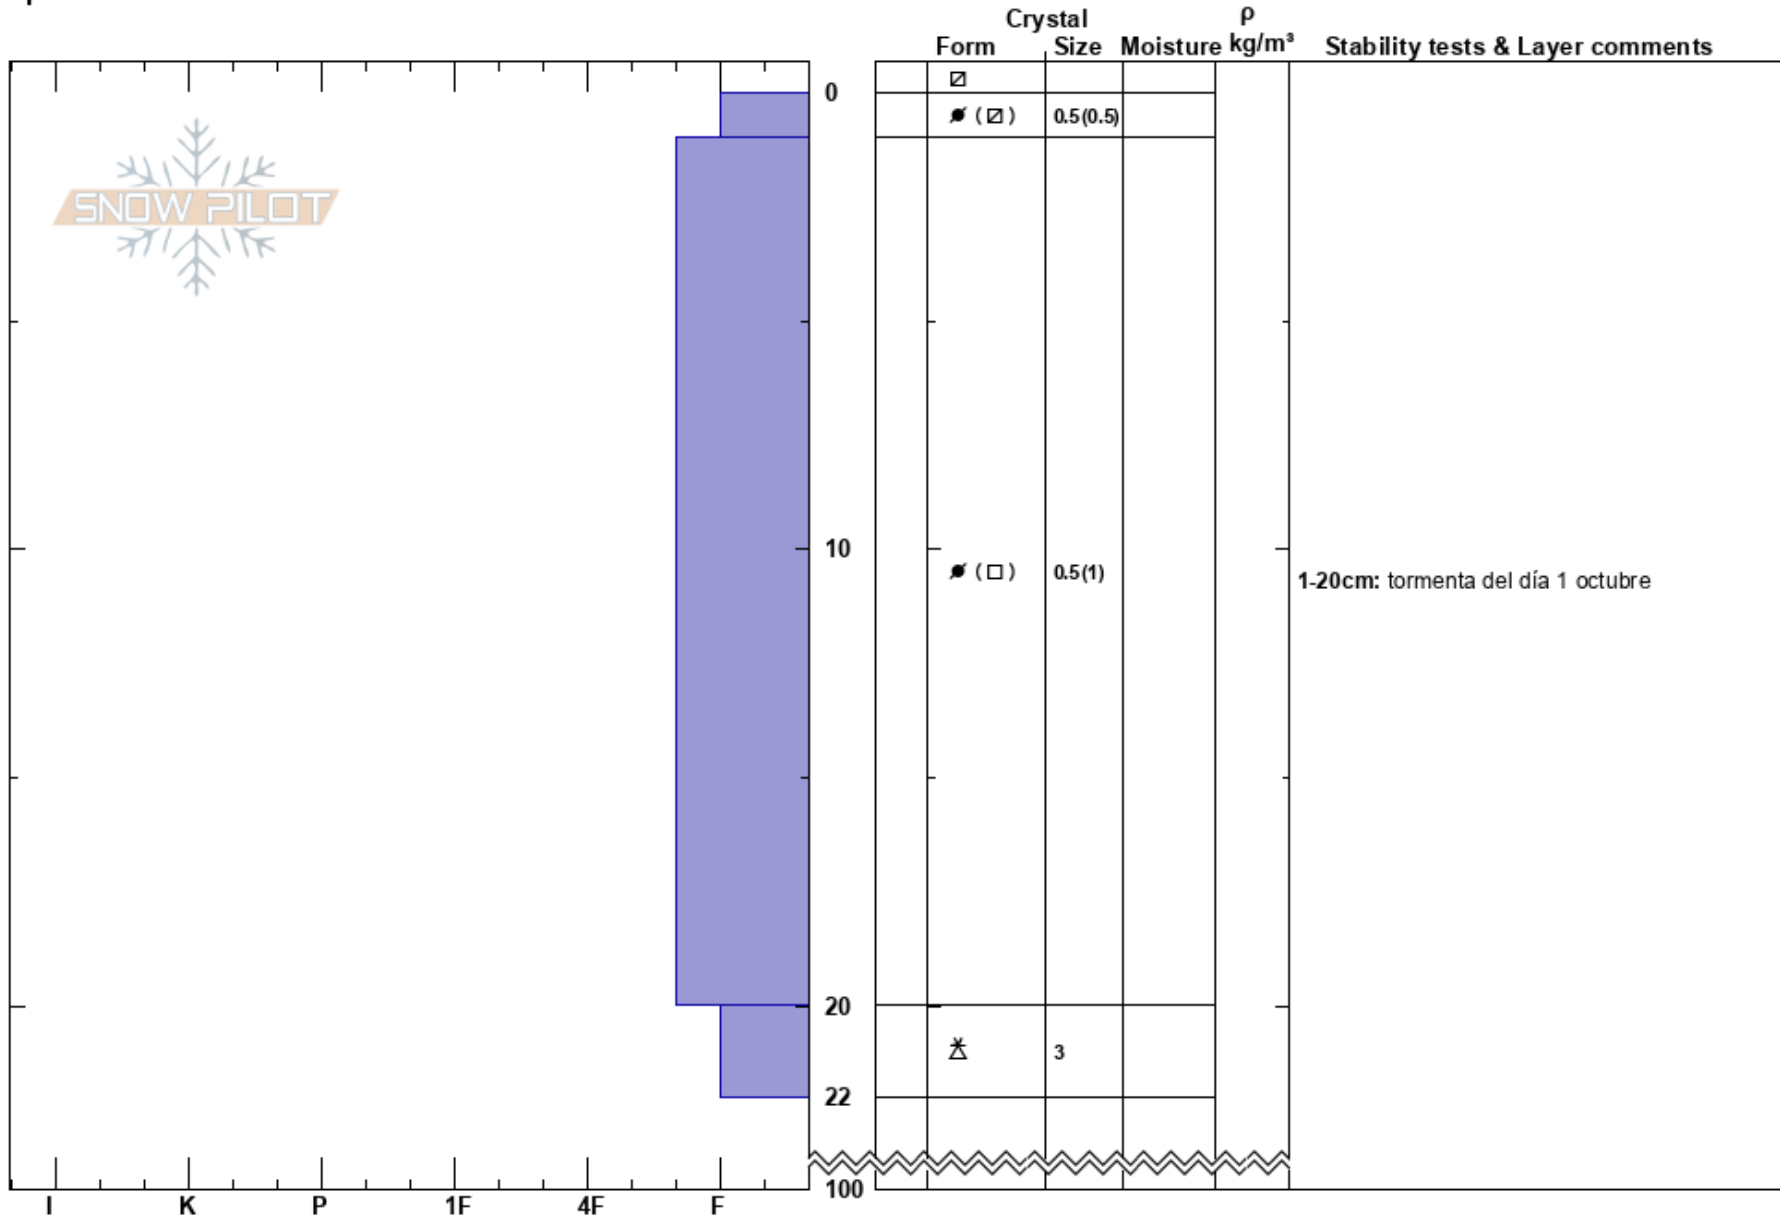

Mt Gla.Martial.cumbre  
 Glaciar Martial  
 Argentina  
 Elevation: 1257 m  
 Aspect: E  
 Specifics:

GONZALO VALDES  
 03/10/2019 - 07:00  
 Co-ord: -54.78773S, -68.41670W  
 Slope Angle: 33°  
 Wind Loading: yes

Stability:  
 Air Temperature: -1.5°C  
 Sky Cover: BKN  
 Precipitation: NO  
 Wind: SW Moderate

HS:100  
 PF:28  
 Layer Notes:  
 1-20cm: tormenta del día 1 octubre  
 1-20cm: Problematic layer

Notes: HS 200 cm.