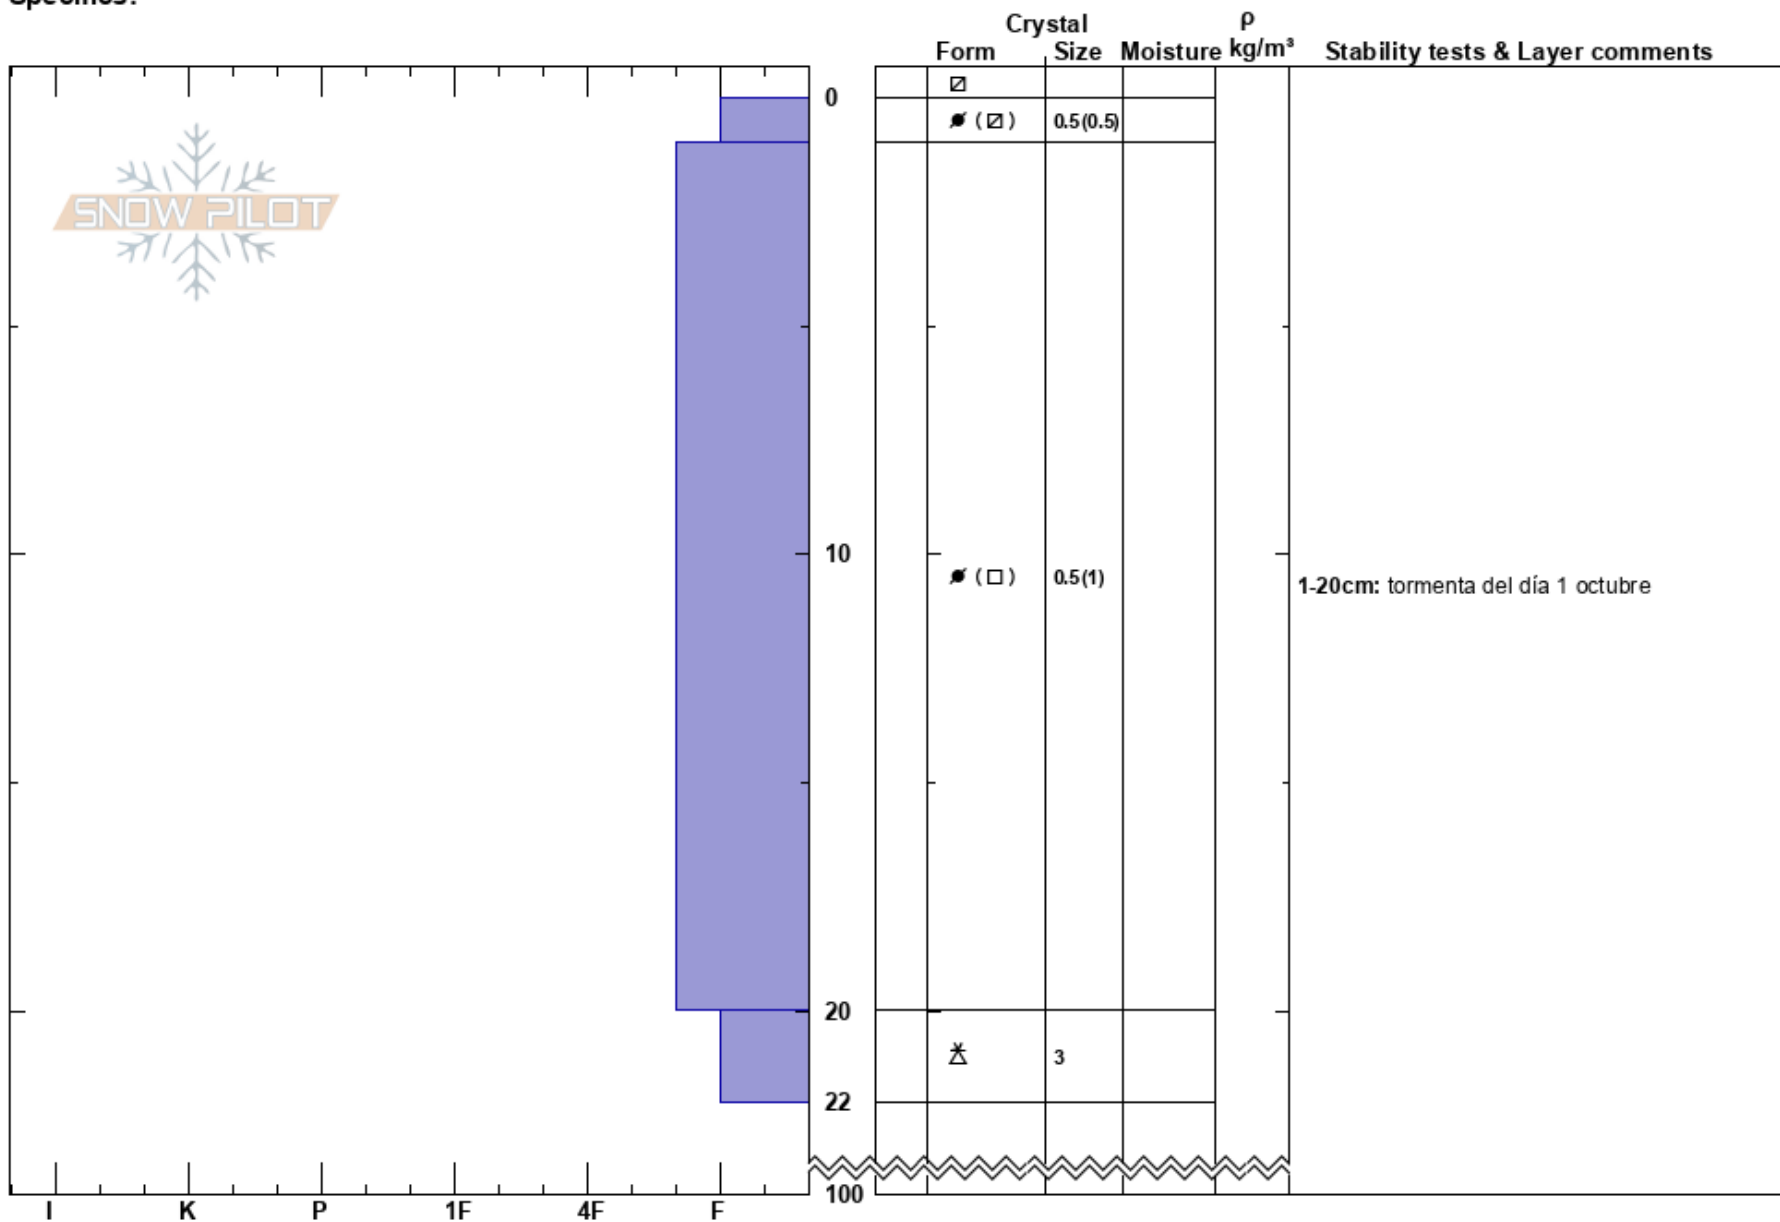

Mt Gla.Martial.cumbre
 Glaciar Martial
 Argentina
 Elevation: 1257 m
 Aspect: E
 Specifics:

GONZALO VALDES
 03/10/2019 - 07:00
 Co-ord: -54.78773S, -68.41670W
 Slope Angle: 33°
 Wind Loading: yes

Stability:
 Air Temperature: -1.5°C
 Sky Cover: BKN
 Precipitation: NO
 Wind: SW Moderate

HS:100
 PF:28
 Layer Notes:
 1-20cm: tormenta del día 1 octubre
 1-20cm: Problematic layer

Notes: HS 200 cm.