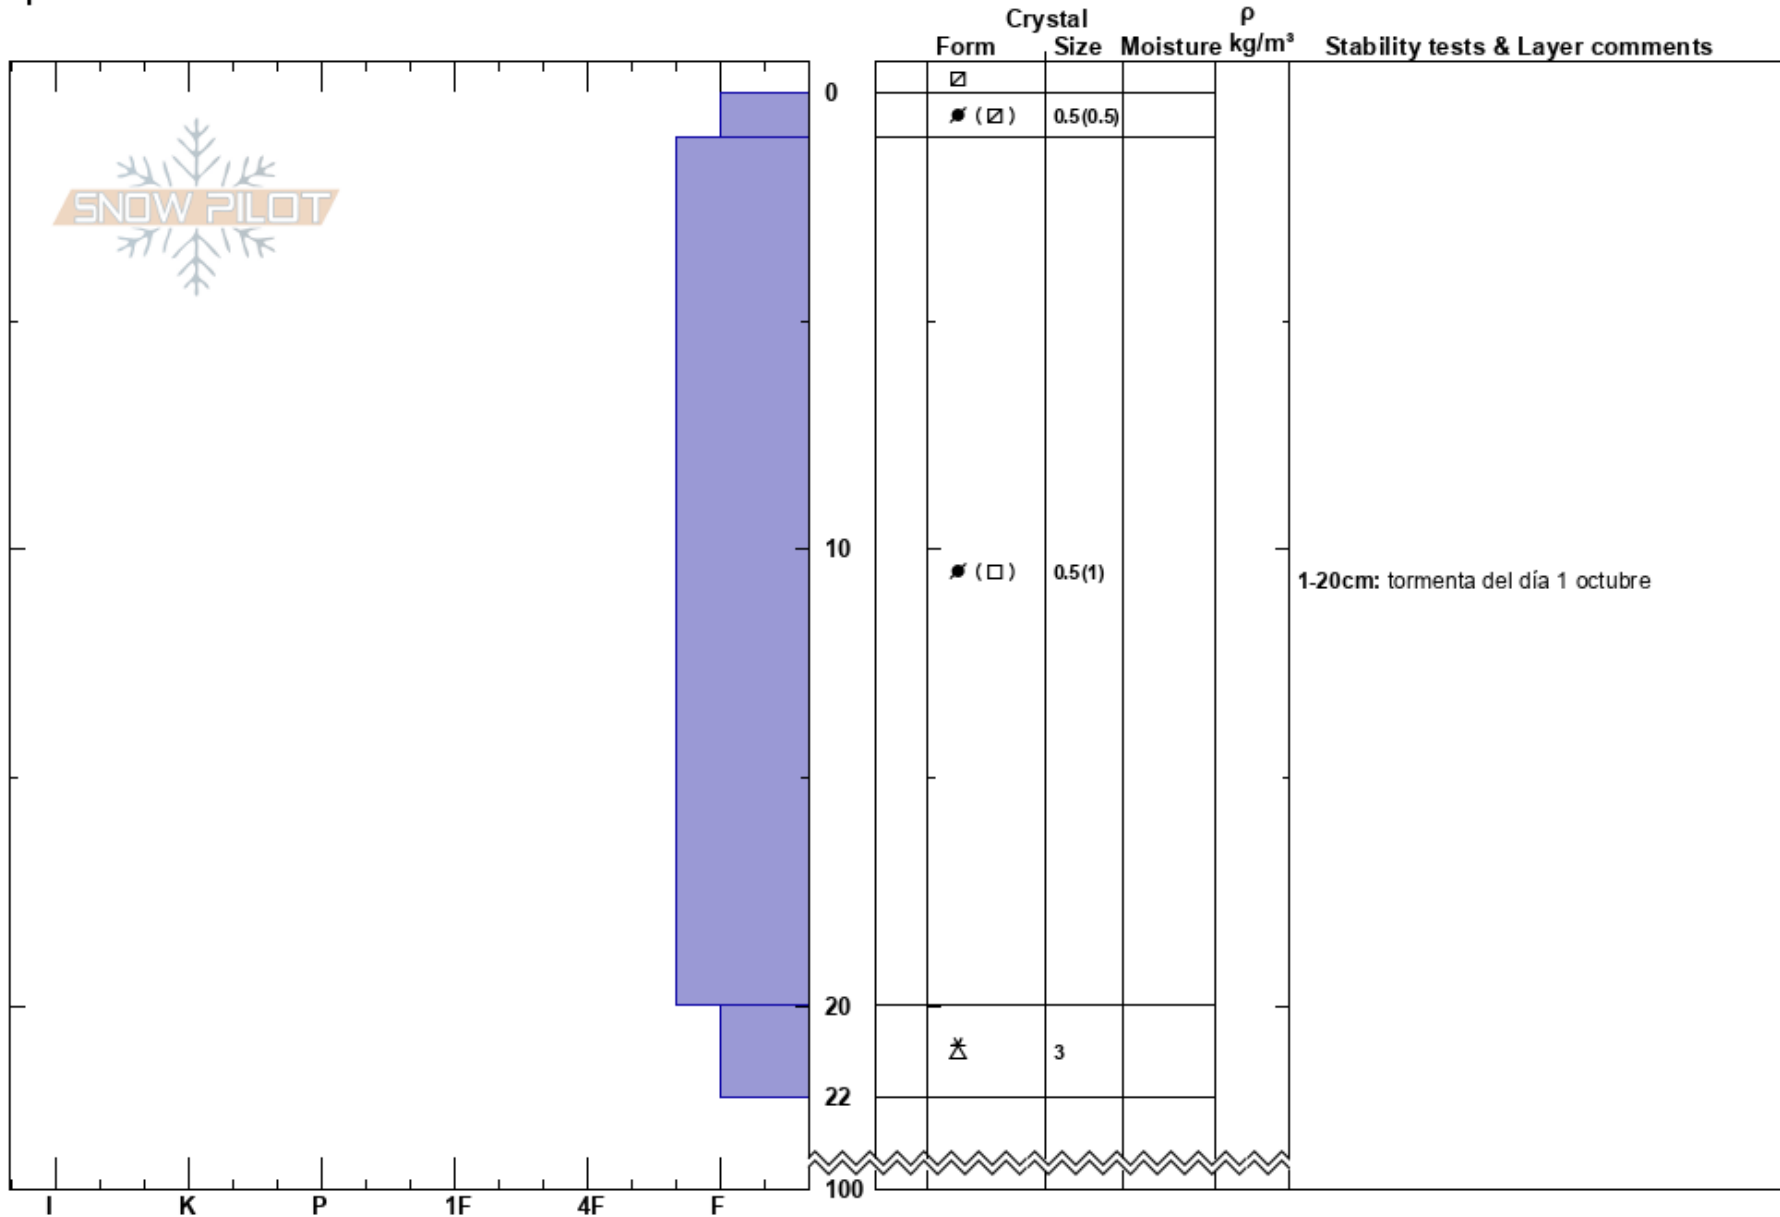

Mt Gla.Martial.cumbre
 Glaciar Martial
 Argentina
 Elevation: 1257 m
 Aspect: E
 Specifics:

GONZALO VALDES
 03/10/2019 - 07:00
 Co-ord: -54.78773S, -68.41670W
 Slope Angle: 33°
 Wind Loading: yes

Stability:
 Air Temperature: -1.5°C
 Sky Cover: BKN
 Precipitation: NO
 Wind: SW Moderate

HS:100
 PF:28
 Layer Notes:
 1-20cm: tormenta del día 1 octubre
 1-20cm: Problematic layer

Notes: HS 200 cm.