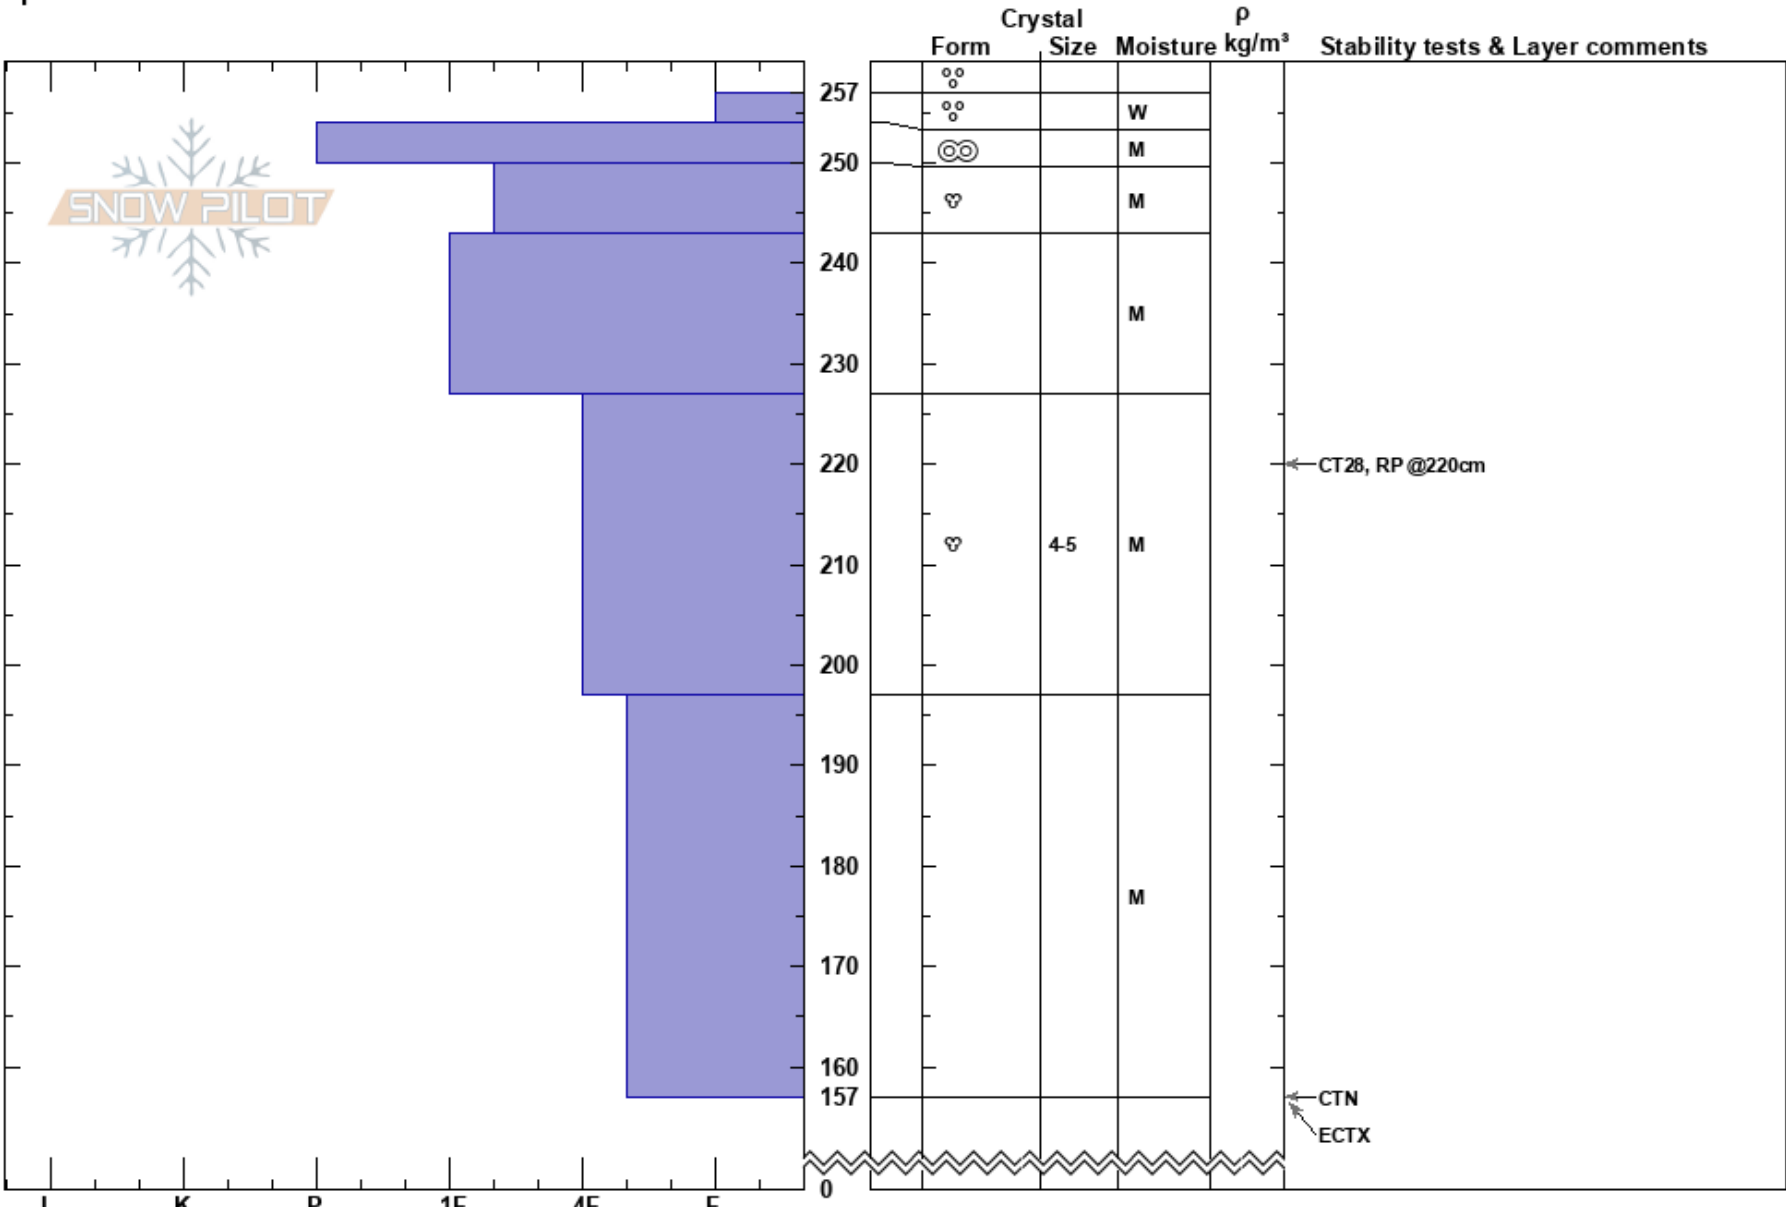

Tranquilo Shoulder
 Andes
 Chile
 Elevation: 4800 ft
 Aspect: NE
 Specifics:

Michael Barney
 26/09/2019 - 10:42
 Co-ord: -43.96149N, -72.00933W
 Slope Angle: 36°
 Wind Loading: no

Stability:
 Air Temperature: 7°C
 Sky Cover: CLR
 Precipitation: NO
 Wind: NE Moderate

HS:257
 PF:40
 227-197cm:Problematic layer

Notes: